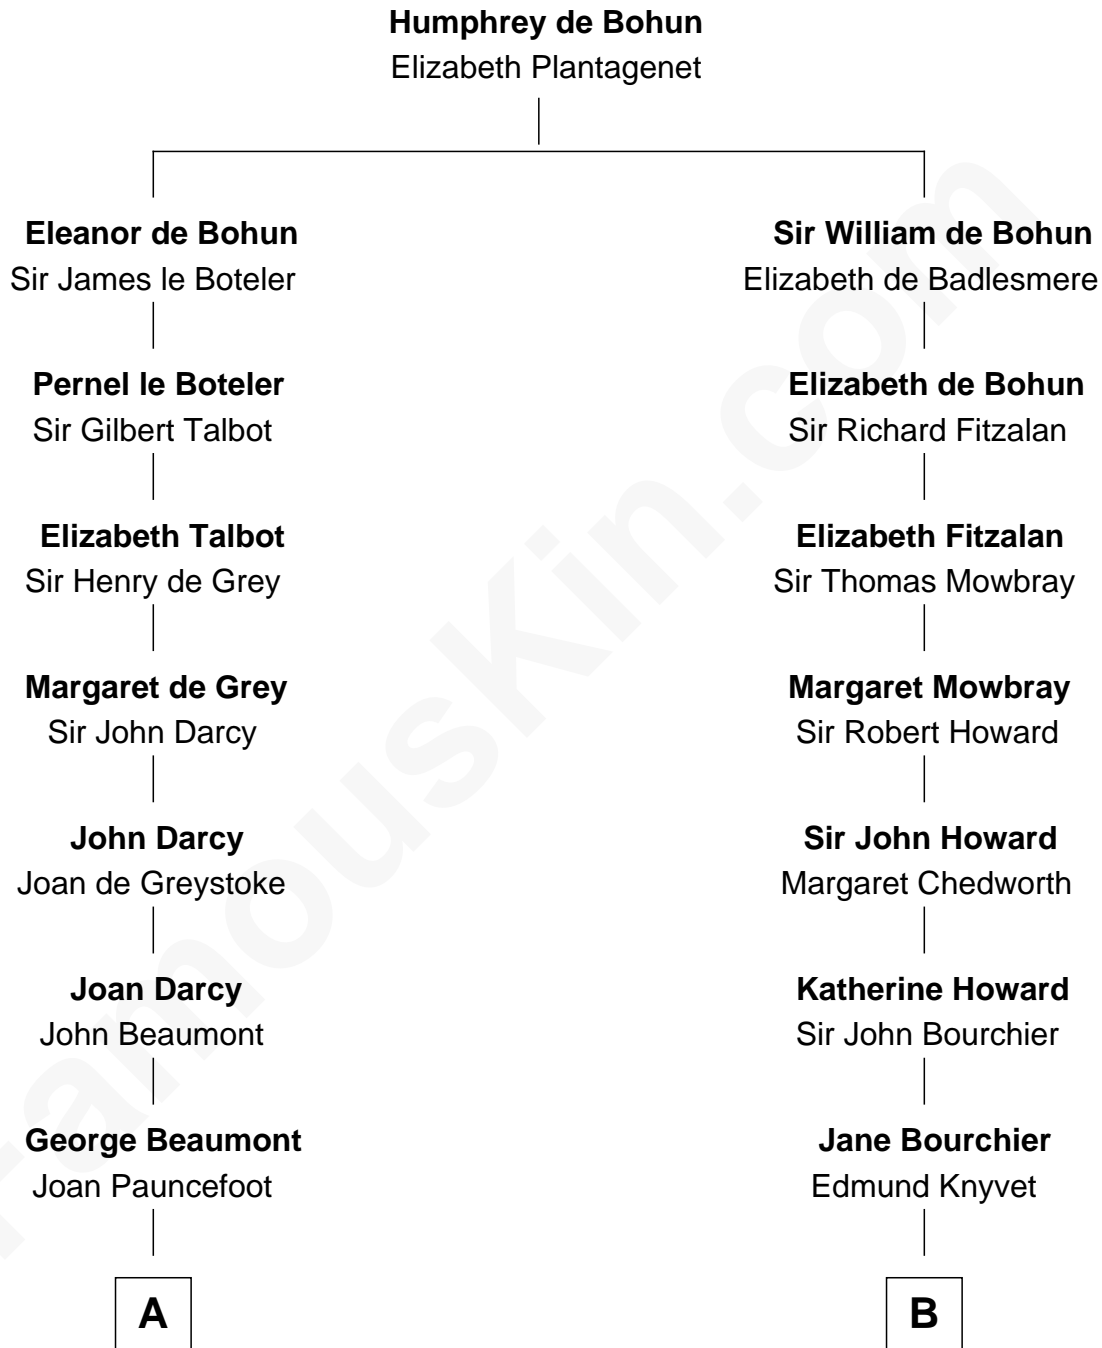

**FamousKin.com**  
**Relationship Chart of**  
**Sir Arthur Conan Doyle**  
*Author, "Sherlock Holmes"*

**18th cousin of**  
**Leverett Saltonstall**  
*55th Governor of Massachusetts*

**C**

**Mary Josephine Elizabeth Foley**

Charles Altamont Doyle

**Sir Arthur Conan Doyle**

*Author, "Sherlock Holmes"*

**D**

**Richard Middlecott Saltonstall**

Eleanor Brooks

**Leverett Saltonstall**

*55th Governor of Massachusetts*