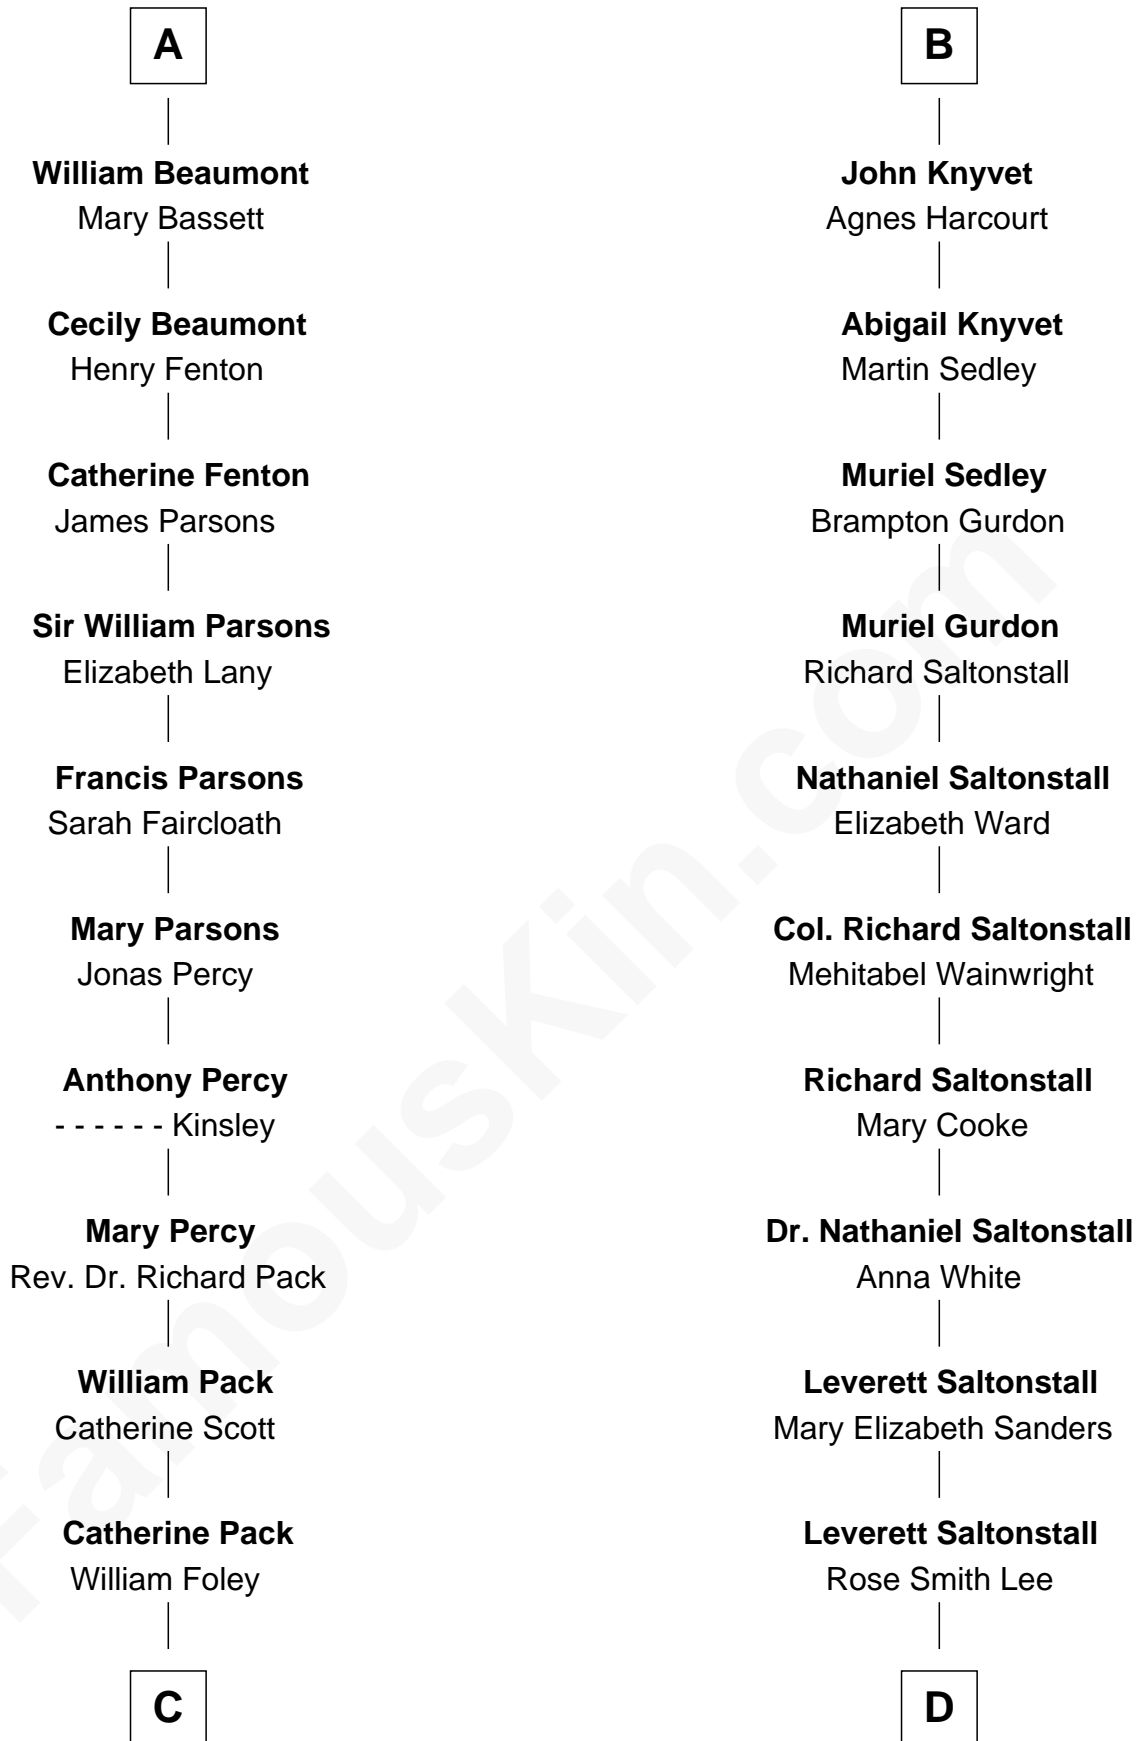

**FamousKin.com**  
**Relationship Chart of**  
**Sir Arthur Conan Doyle**  
*Author, "Sherlock Holmes"*

**18th cousin of**  
**Leverett Saltonstall**  
*55th Governor of Massachusetts*

**C**

**Mary Josephine Elizabeth Foley**

Charles Altamont Doyle

**Sir Arthur Conan Doyle**

*Author, "Sherlock Holmes"*

**D**

**Richard Middlecott Saltonstall**

Eleanor Brooks

**Leverett Saltonstall**

*55th Governor of Massachusetts*