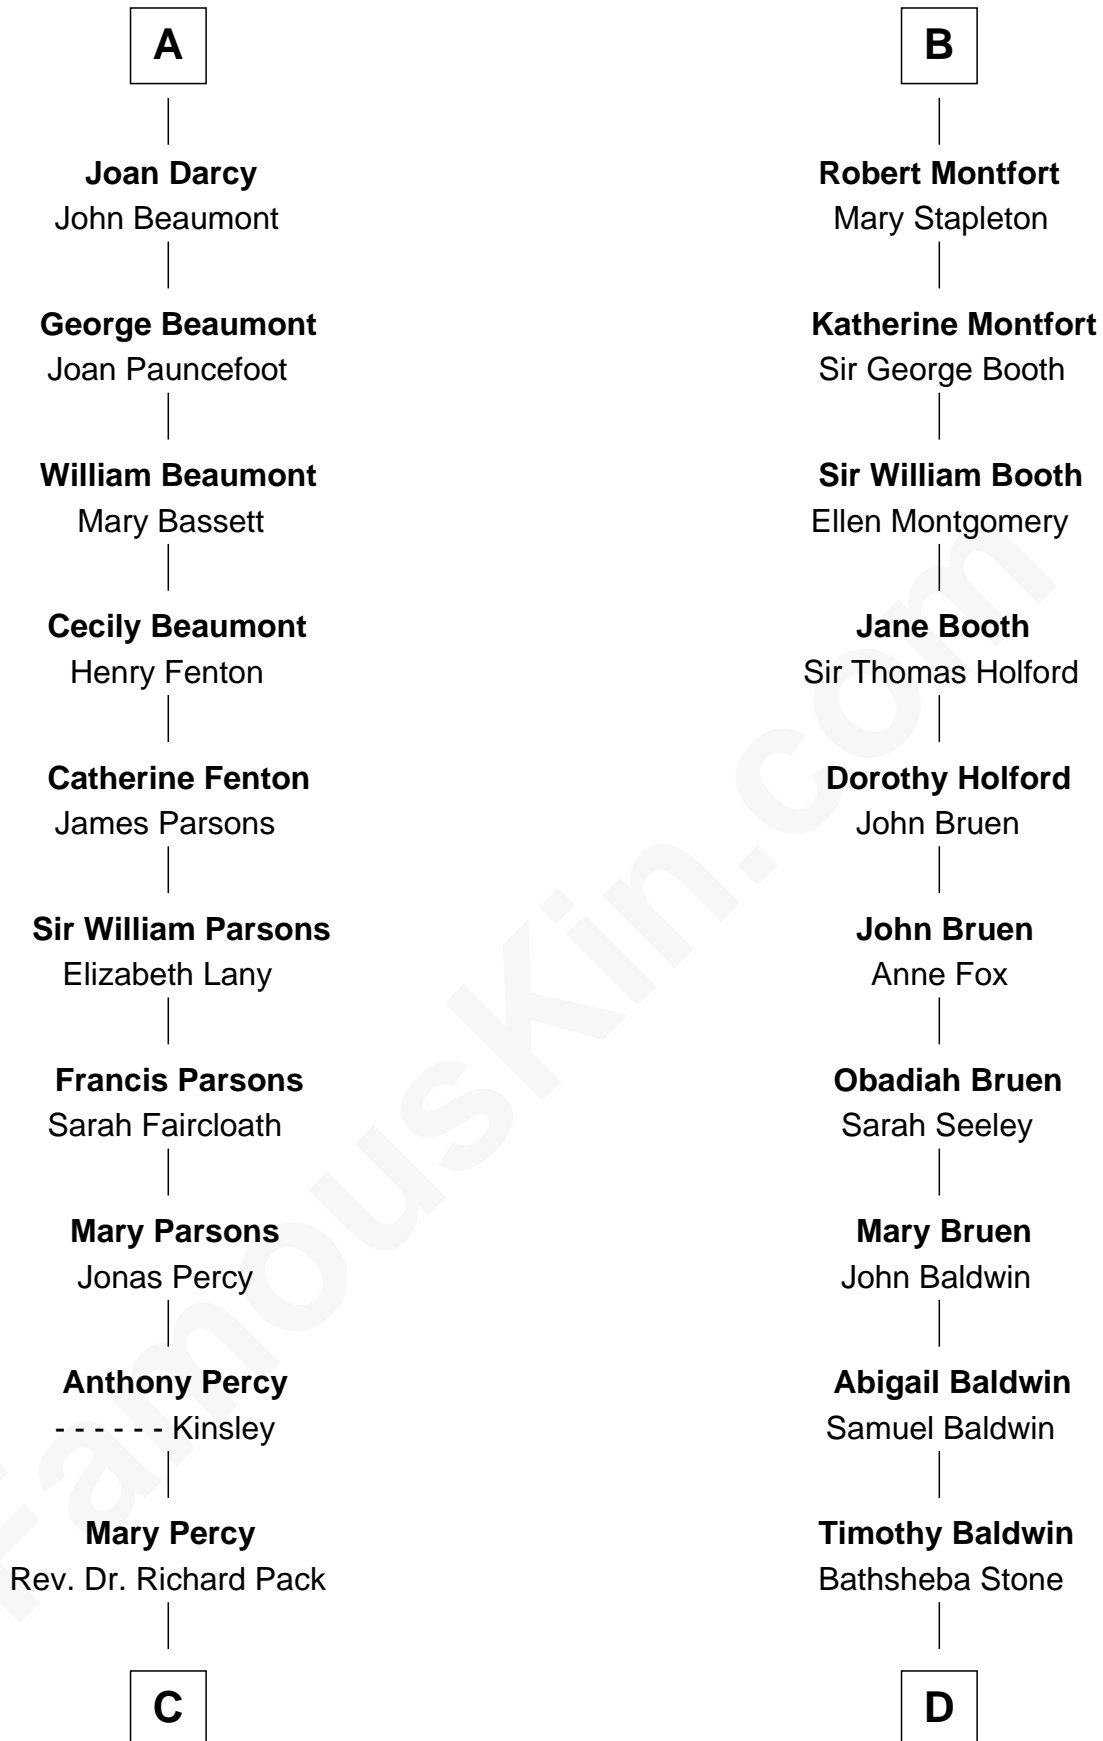

**FamousKin.com**  
**Relationship Chart of**  
**Sir Arthur Conan Doyle**  
*Author, "Sherlock Holmes"*

**18th cousin 2 times removed of**  
**Abraham Baldwin**  
*Signer of the U.S. Constitution*

**C**

**William Pack**  
Catherine Scott

**Catherine Pack**  
William Foley

**Mary Josephine Elizabeth Foley**  
Charles Altamont Doyle

**Sir Arthur Conan Doyle**  
*Author, "Sherlock Holmes"*

**D**

**Michael Baldwin**  
Lucy Dudley

**Abraham Baldwin**  
*Signer of the U.S. Constitution*

FamousKin.com