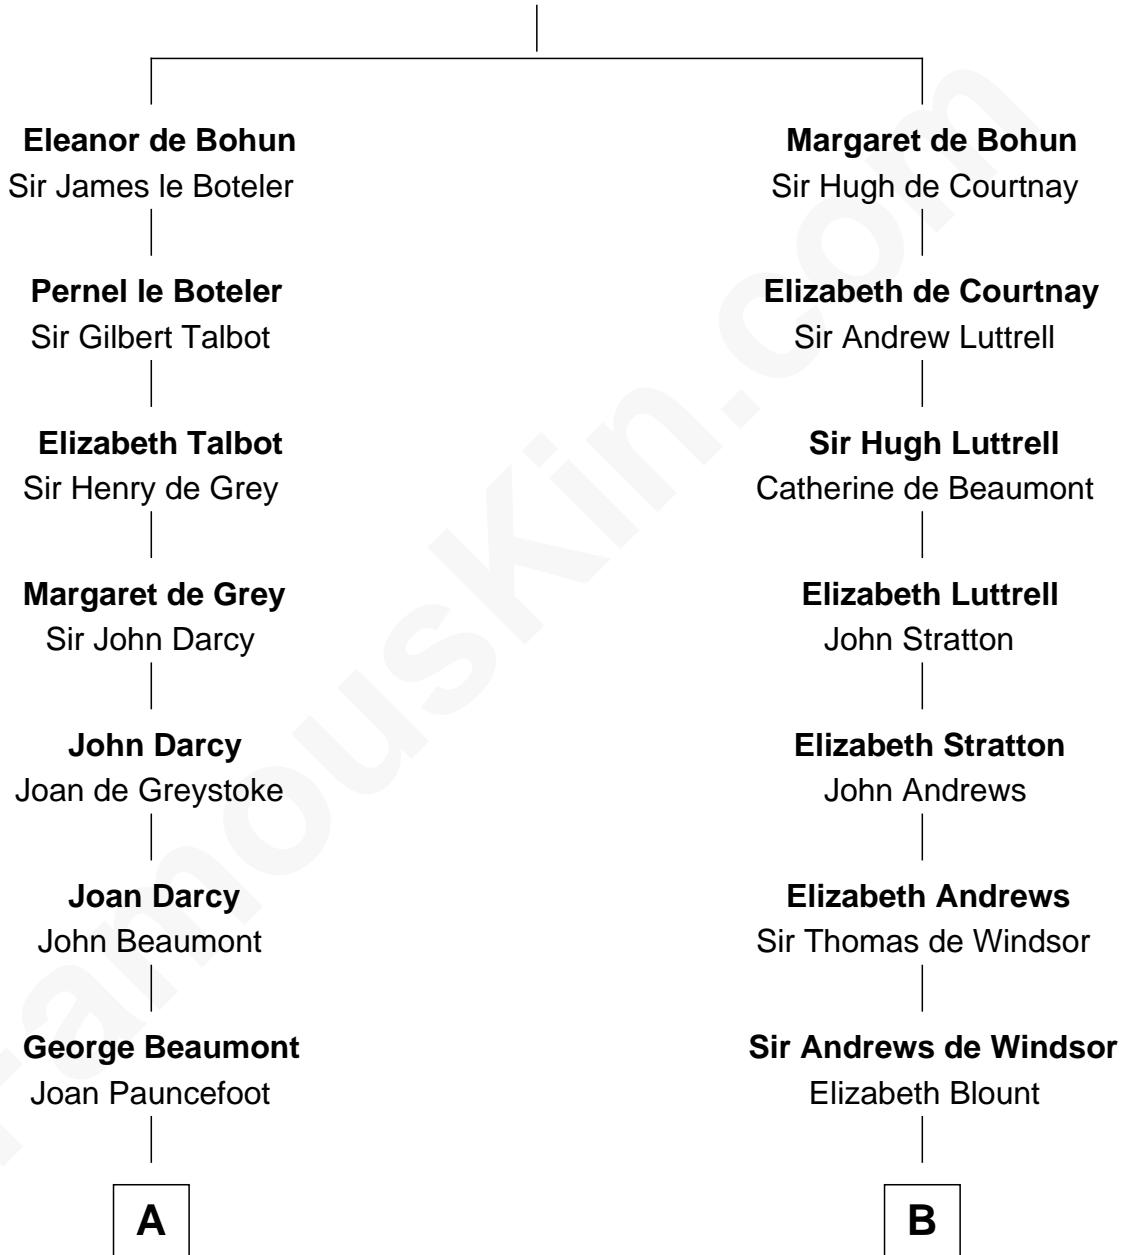

FamousKin.com
Relationship Chart of
Sir Arthur Conan Doyle
Author, "Sherlock Holmes"

18th cousin 3 times removed of

Jordan Peele
TV and Movie Actor

Humphrey de Bohun
 Elizabeth Plantagenet

C

Mary Josephine Elizabeth Foley

Charles Altamont Doyle

Sir Arthur Conan Doyle

Author, "Sherlock Holmes"

D

Walter Robbins Strong

Nettie Wicks

Louise Strong

Everett Sidney Taylor