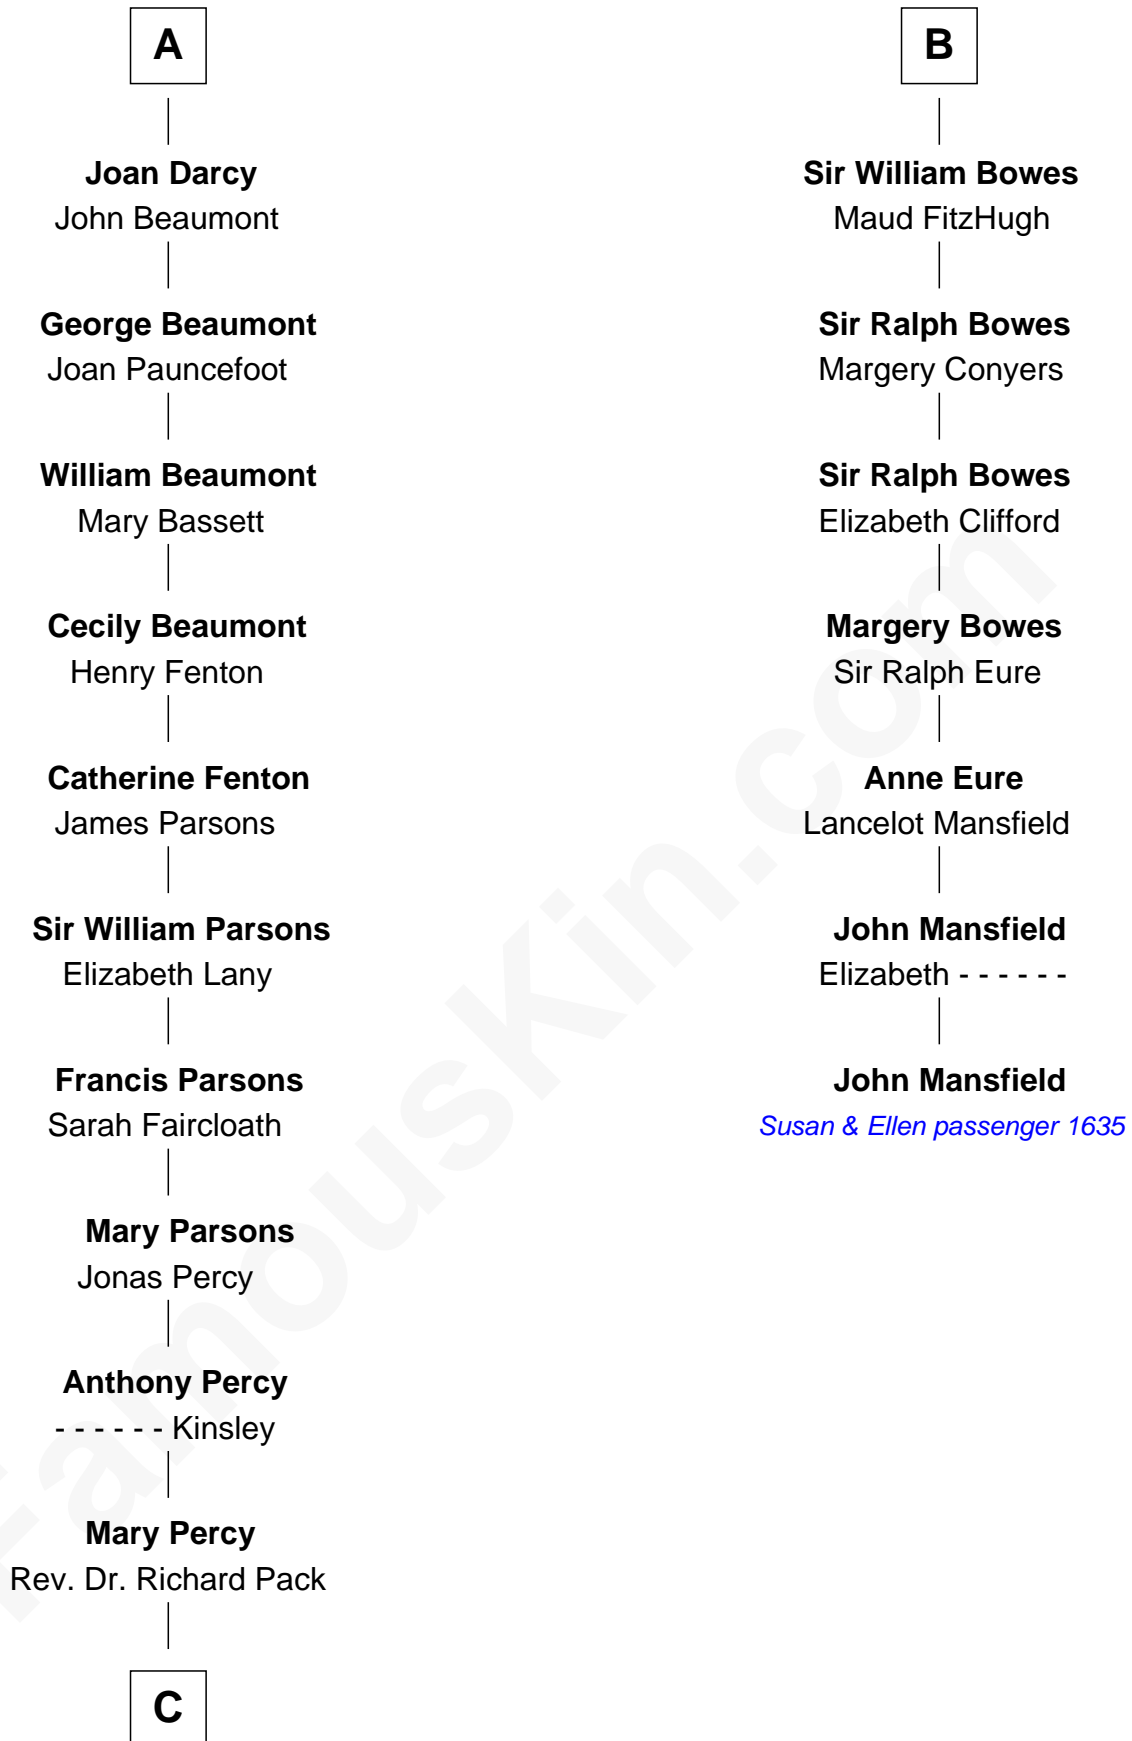

FamousKin.com
Relationship Chart of
Sir Arthur Conan Doyle
Author, "Sherlock Holmes"

13th cousin 7 times removed of

John Mansfield

(c1601 - 1674) Susan & Ellen passenger 1635

Sir William Longespee

Ela of Salisbury

C

—
William Pack
Catherine Scott

—
Catherine Pack
William Foley

—
Mary Josephine Elizabeth Foley
Charles Altamont Doyle

—
Sir Arthur Conan Doyle
Author, "Sherlock Holmes"

FamousKin.com