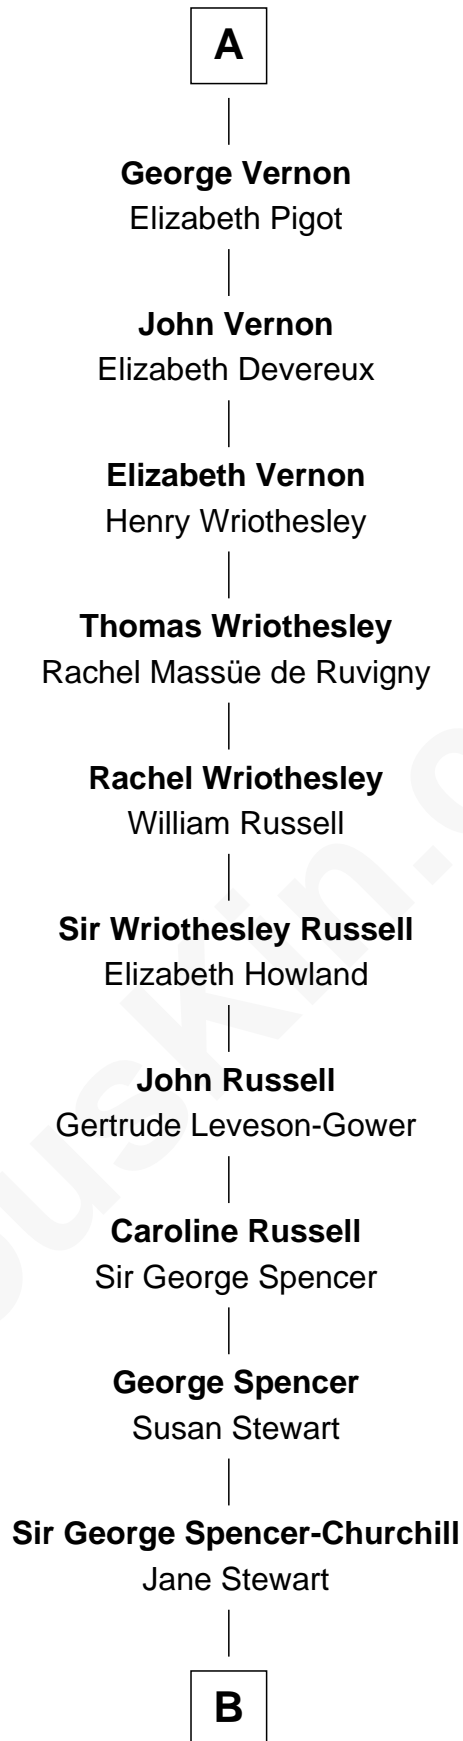

FamousKin.com Relationship Chart of

James Audley
(1312/13 - 1386)

18th Great-grandfather of

Sir Winston Churchill

Prime Minister of the United Kingdom

James Audley

Joan Moritmer

Joan Audley

Sir John Touchet

John Touchet

John Touchet

Isabel - - - - -

James Touchet

Eleanor de Holland

Margaret Touchet

Elizabeth - - - - -

Sir John Ludlow

Alice Ludlow

Humphrey Vernon

A

B

—
Sir John Winston Spencer-Churchill

Frances Anne Emily Vane

—
Randolph Henry Spencer-Churchill

Jeanette Jerome

—
Sir Winston Churchill

Prime Minister of the United Kingdom

FamousKin.com