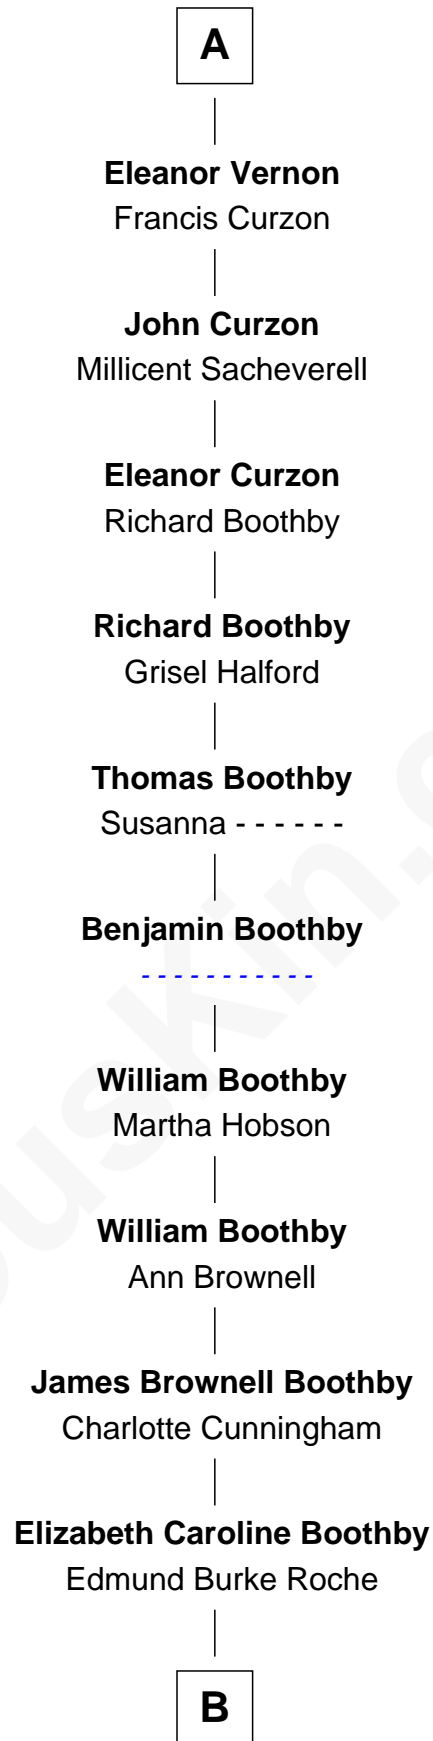

# FamousKin.com Relationship Chart of

**James Audley**  
(1312/13 - 1386)

20th Great-grandfather of

**Prince Harry**  
*Duke of Sussex*

**James Audley**

Joan Moritmer

**Joan Audley**

Sir John Touchet

**John Touchet**

**John Touchet**

Isabel -----

**James Touchet**

Eleanor de Holland

**Margaret Touchet**

**Elizabeth -----**

Sir John Ludlow

**Anne Ludlow**

Thomas Vernon

**A**

**B**

James Boothby Burke Roche

Frances Eleanor Work

Edmund Maurice Burke Roche

Ruth Sylvia Gill