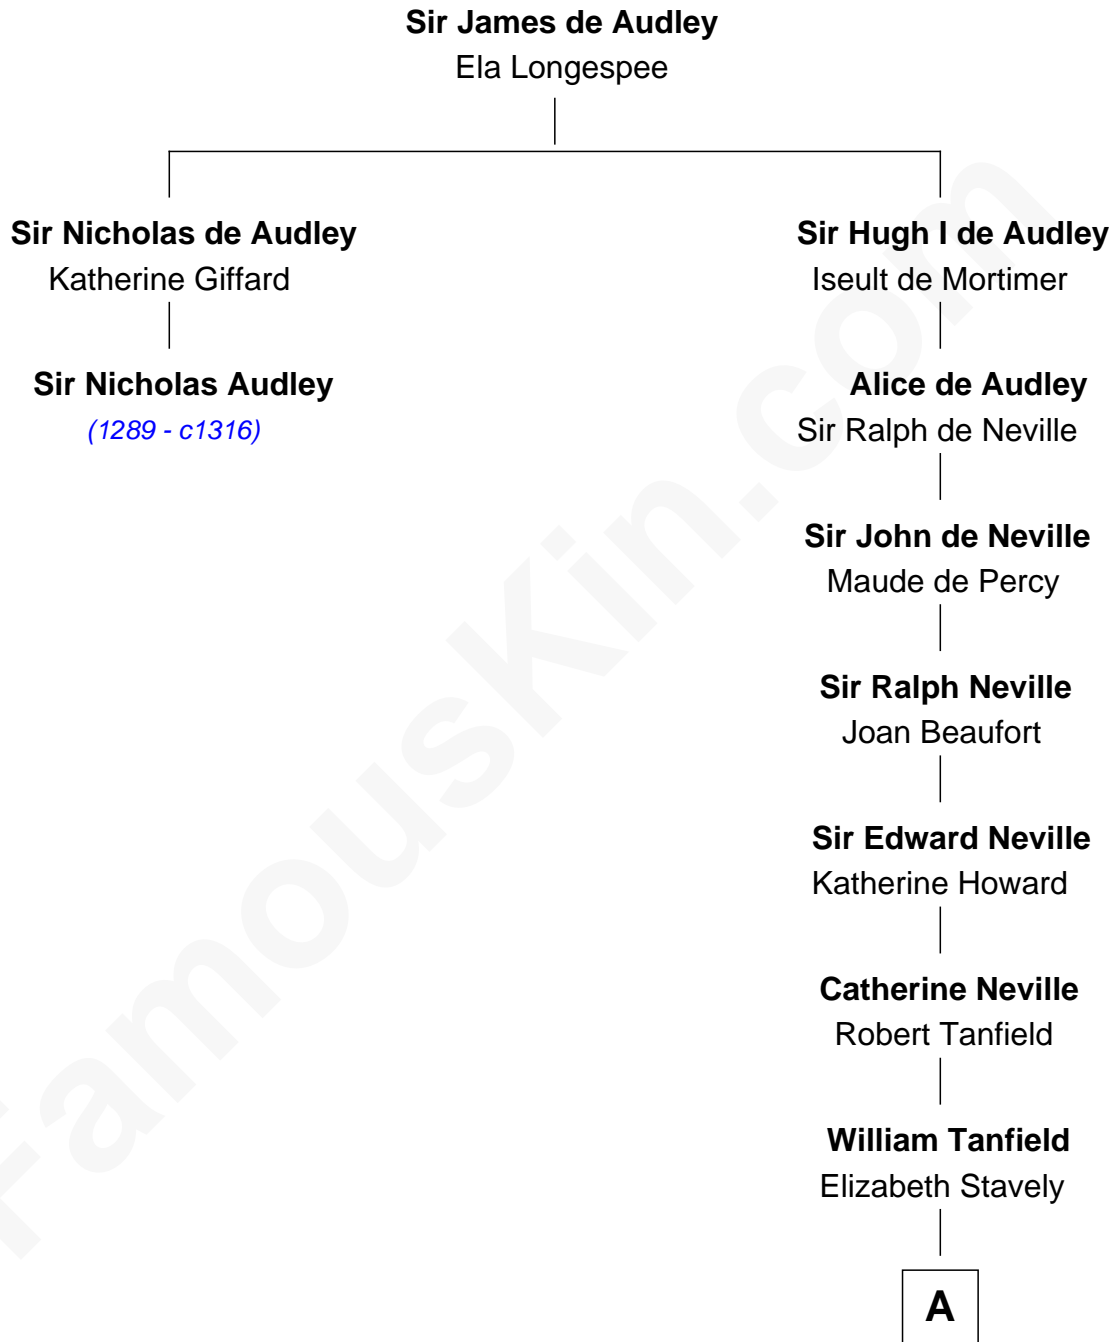

**FamousKin.com**  
**Relationship Chart of**  
**Nicholas Audley**  
*(1289 - c1316)*

1st cousin 18 times removed of

**Edith (Bolling) Wilson**  
*First Lady of President Woodrow Wilson*

**A**

**Frances Tanfield**

Bridget Cave

**Anne Tanfield**

Clement Vincent

**Elizabeth Vincent**

Richard Lane

**Dorothy Lane**

William Randolph

**Richard Randolph**