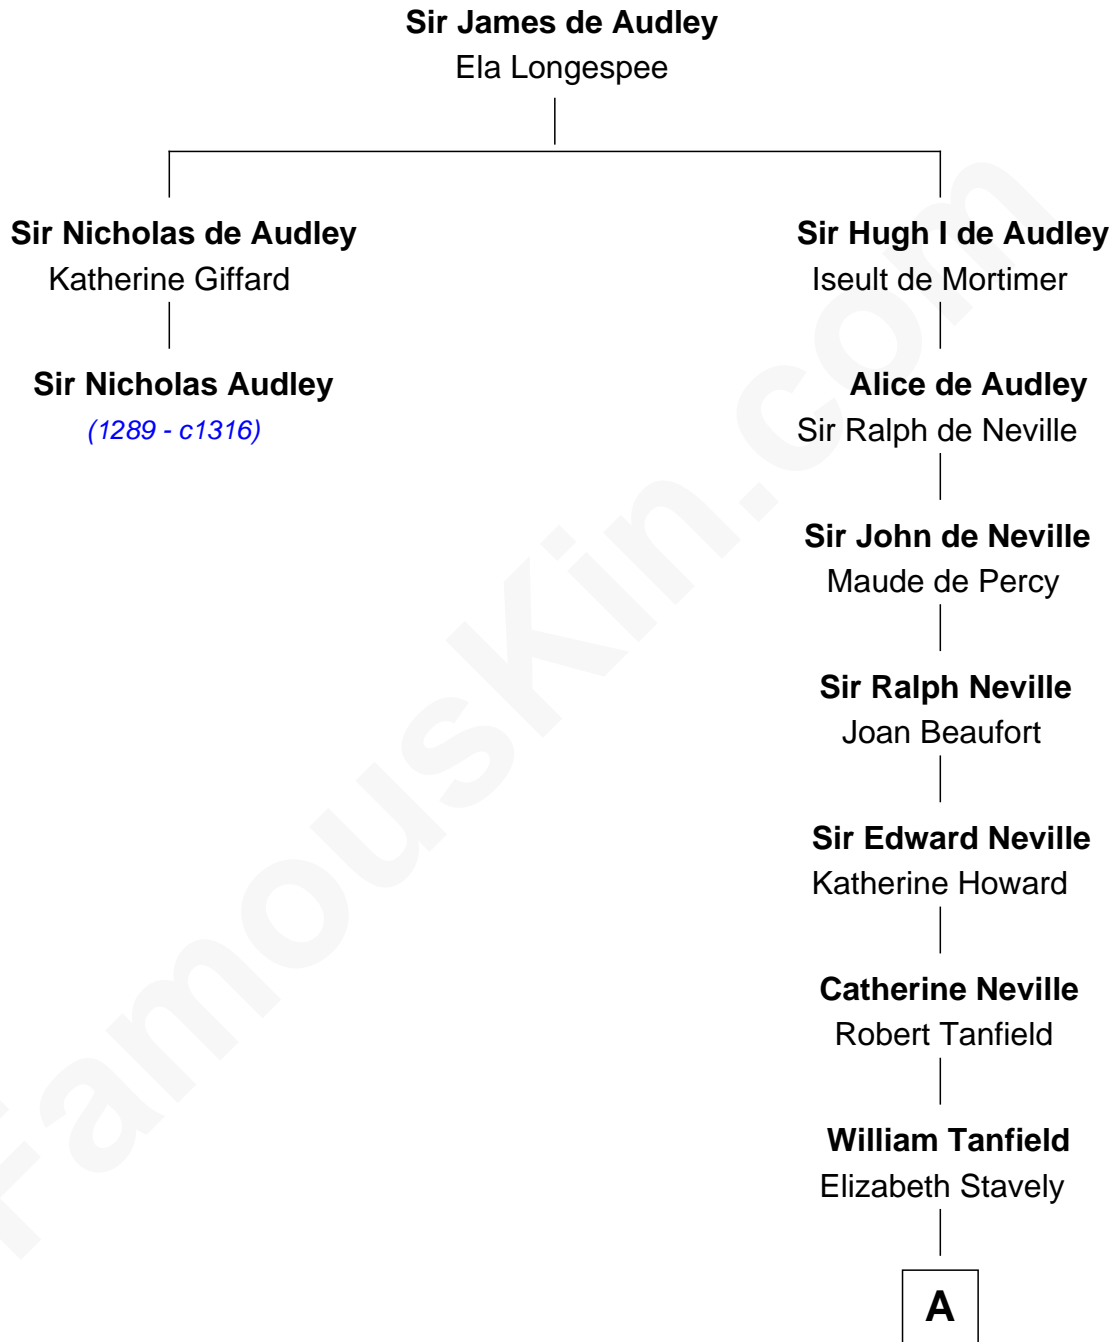

FamousKin.com
Relationship Chart of
Nicholas Audley
(1289 - c1316)

1st cousin 16 times removed of

General Robert E. Lee
Confederate Army - U.S. Civil War

A

Frances Tanfield

Bridget Cave

Anne Tanfield

Clement Vincent

Elizabeth Vincent

Richard Lane

Dorothy Lane

William Randolph

Richard Randolph

Elizabeth Ryland

Col. William Randolph

Mary Isham