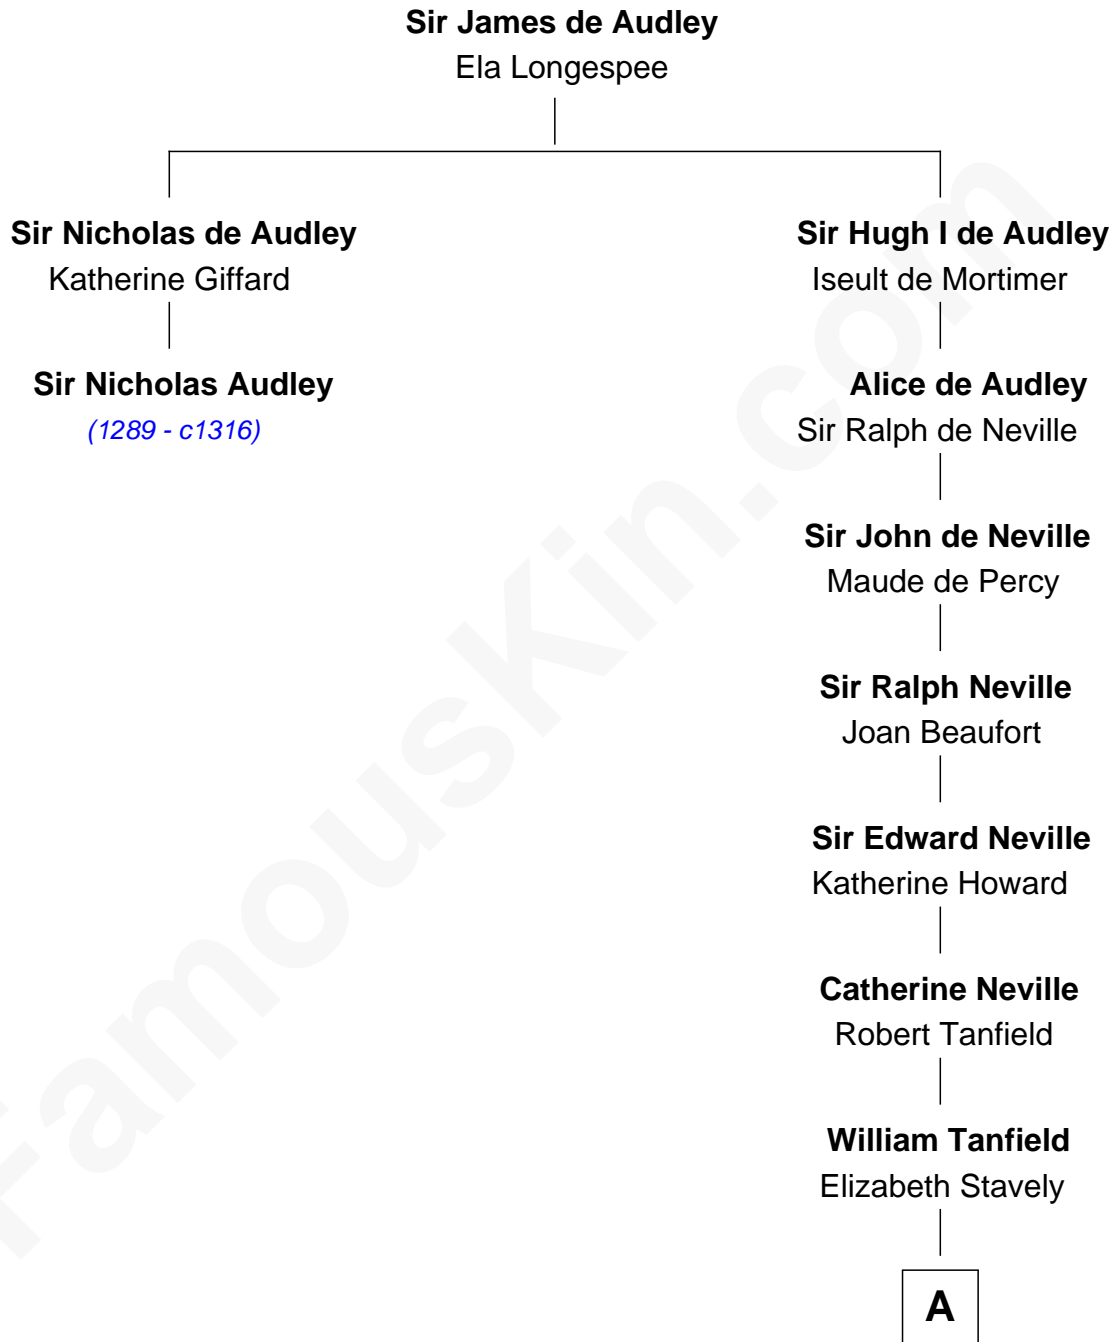

FamousKin.com
Relationship Chart of
Nicholas Audley
(1289 - c1316)

1st cousin 14 times removed of

Thomas Jefferson

3rd U.S. President and Signer of the Declaration of Independence

A

Frances Tanfield

Bridget Cave

Anne Tanfield

Clement Vincent

Elizabeth Vincent

Richard Lane

Dorothy Lane

William Randolph

Richard Randolph

Elizabeth Ryland