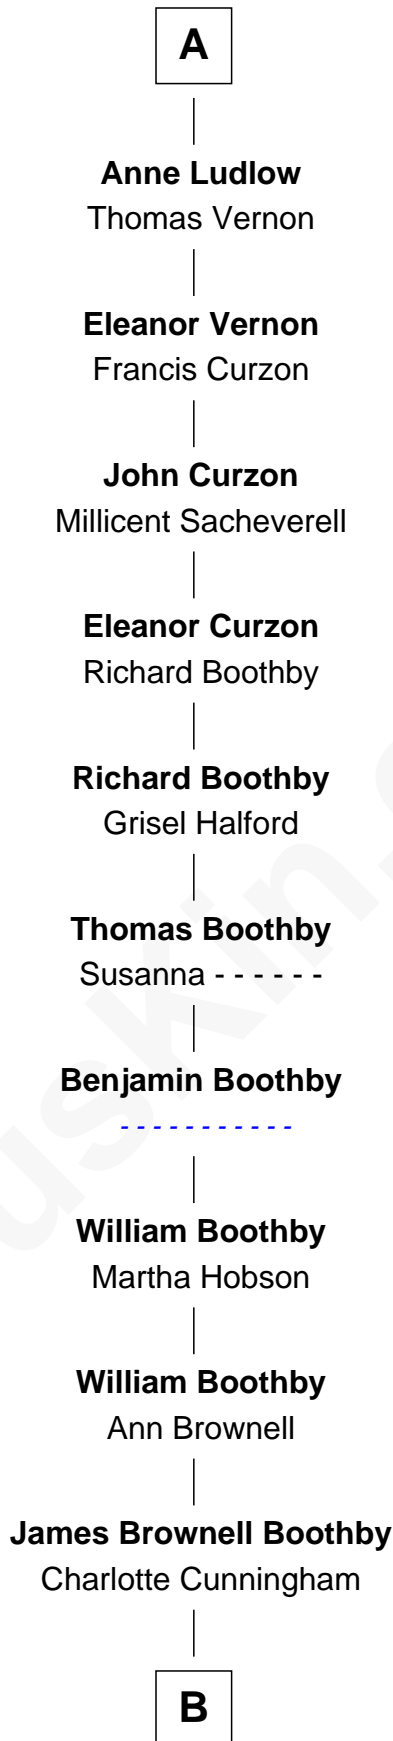

# FamousKin.com Relationship Chart of

**Nicholas Audley**

(1289 - c1316)

20th Great-grandfather of

**Princess Diana**

*Princess of Wales*

**Sir Nicholas Audley**

Joan Martin

**James Audley**

Joan Moritmer

**Joan Audley**

Sir John Touchet

**John Touchet**

**John Touchet**

Isabel - - - - -

**James Touchet**

Eleanor de Holland

**Margaret Touchet**

**Elizabeth - - - - -**

Sir John Ludlow

**A**

**B**

—  
**Elizabeth Caroline Boothby**

Edmund Burke Roche

—  
**James Boothby Burke Roche**

Frances Eleanor Work

—  
**Edmund Maurice Burke Roche**

Ruth Sylvia Gill

—  
**Frances Ruth Burke Roche**

Edward John Spencer

—  
**Princess Diana**

*Princess of Wales*