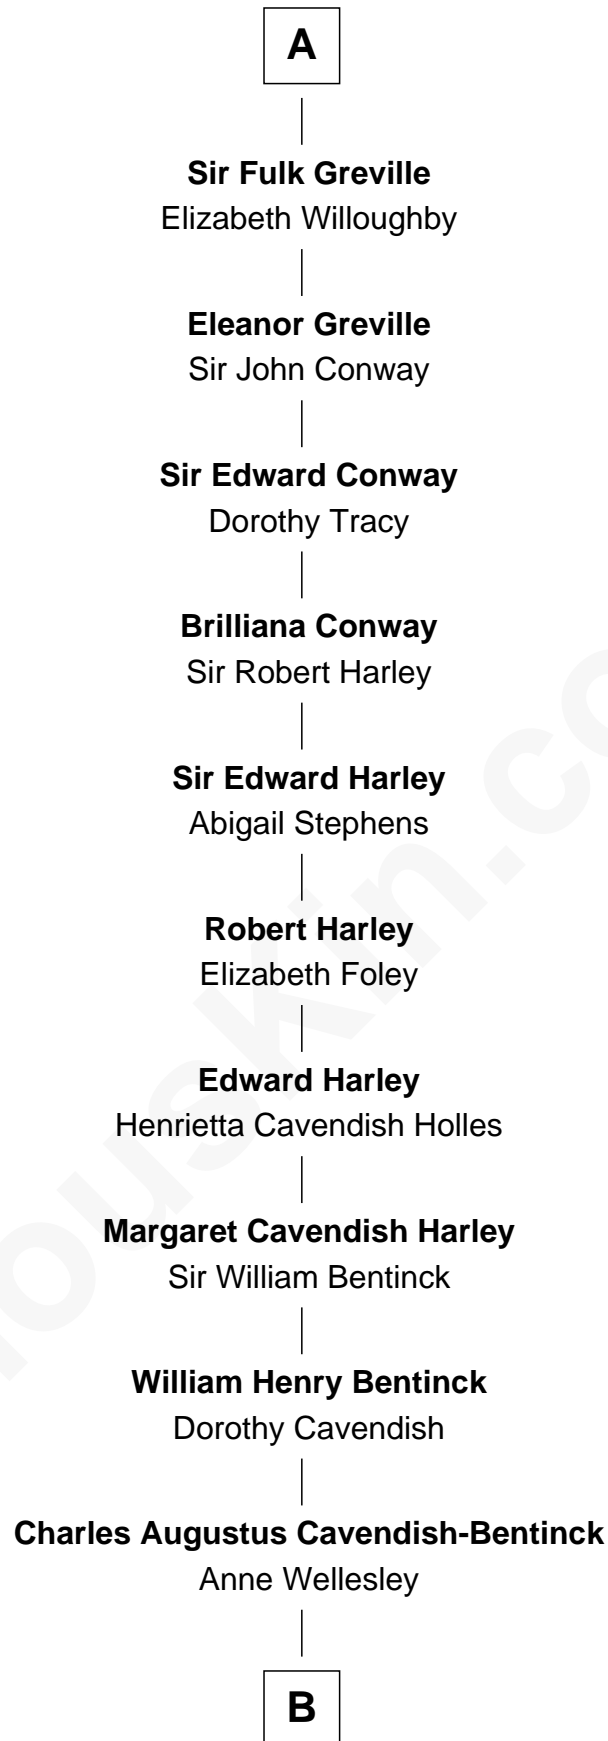

# FamousKin.com Relationship Chart of

**Nicholas Audley**

(1289 - c1316)

19th Great-grandfather of

**Queen Elizabeth II**

*Queen of the United Kingdom*

**Sir Nicholas Audley**

Joan Martin

**Alice de Audley**

Sir Hugh de Meynell

**Isabel de Meynell**

Sir Thomas de Shirley

**Sir Hugh Shirley**

Beatrice Brewes

**Sir Ralph Shirley**

Joan Basset

**Beatrice Shirley**

John Brome

**Isabel Brome**

John Denton

**Anne Denton**

Sir Edward Greville

**A**

**B**

Rev. Charles William Cavendish-Bentinck

Caroline Louisa Burnaby

Cecilia Nina Cavendish-Bentinck

Claude George Bowes-Lyon

Elizabeth Bowes-Lyon

George VI, King of the United Kingdom

Queen Elizabeth II

*Queen of the United Kingdom*