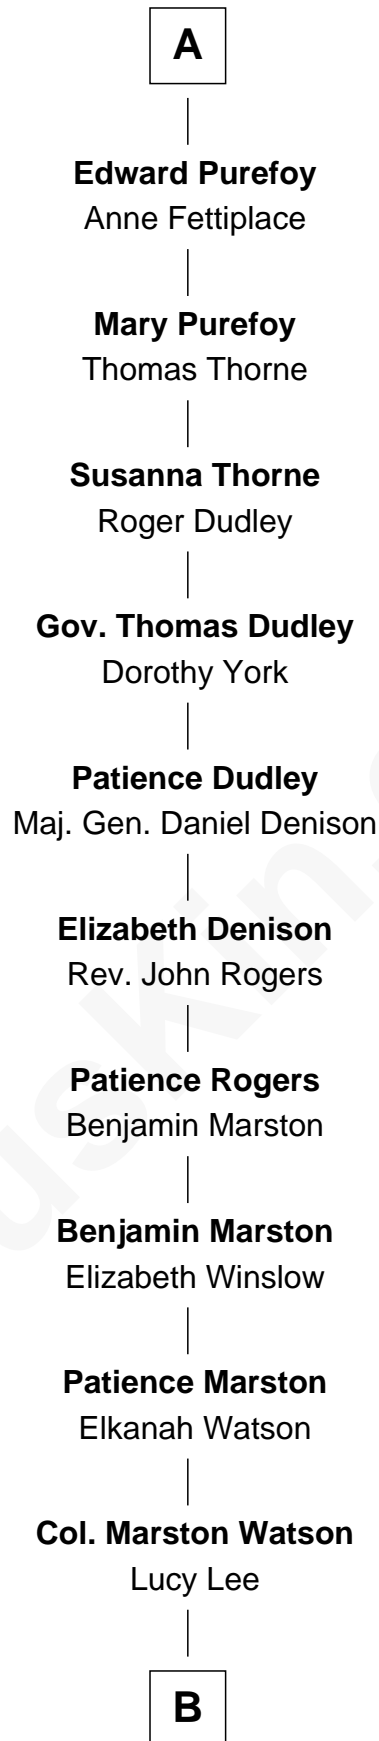

FamousKin.com
Relationship Chart of
Nicholas Audley
(1289 - c1316)

22nd Great-grandfather of

John Cena

Movie Actor and WWE Pro Wrestler

Sir Nicholas Audley

Joan Martin

Alice de Audley

Sir Hugh de Meynell

Isabel de Meynell

Sir Thomas de Shirley

Sir Hugh Shirley

Beatrice Brewes

Sir Ralph Shirley

Joan Basset

Beatrice Shirley

John Brome

Isabel Brome

John Denton

Alice Denton

Nicholas Purefoy

A

B

—
Horace Howard Watson

Thirza Hall Hobart