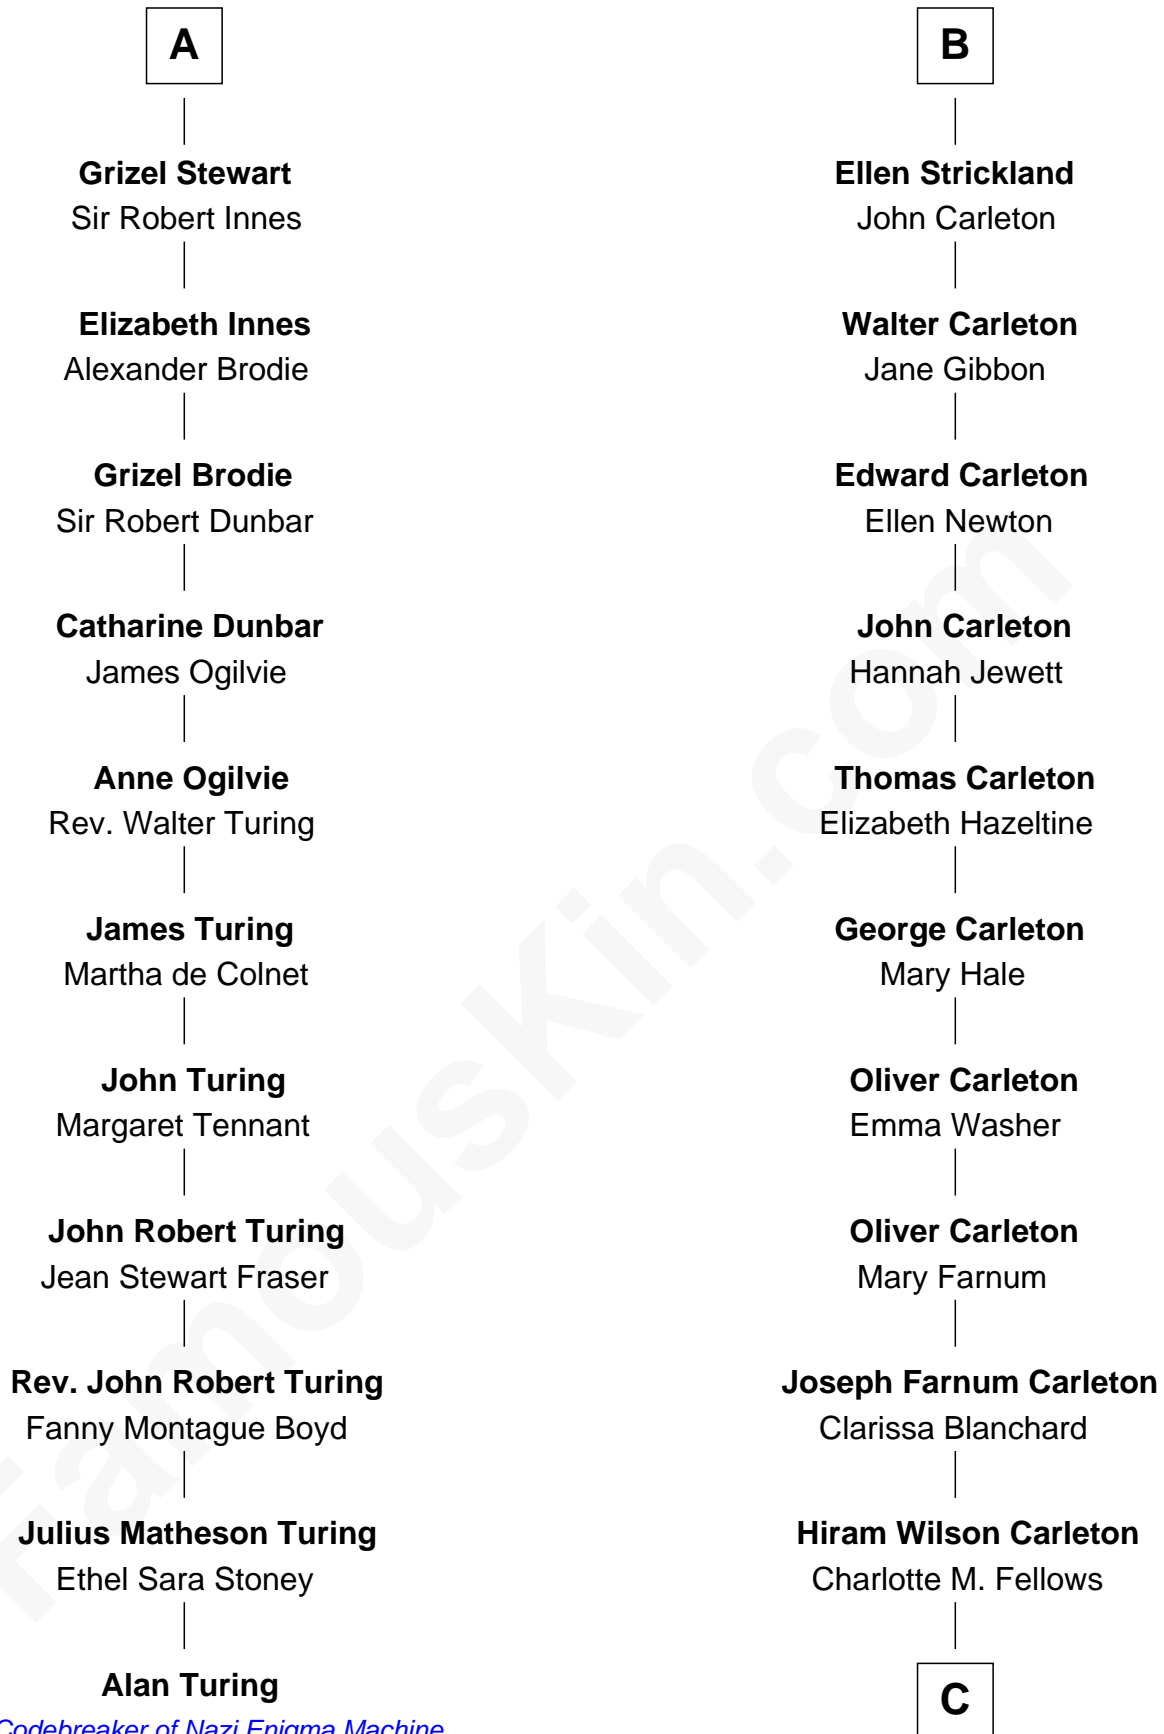

FamousKin.com

Relationship Chart of

Alan Turing

WWII Codebreaker of Nazi Enigma Machine

17th cousin 3 times removed of

Mickey Rourke
Movie Actor

C

Joseph Clinton Carleton

Maud Alice Fitts

Hazel May Carleton

Leonard Ernest Cameron

Annette Elizabeth Cameron

Philip Andrew Rourke

Mickey Rourke

Movie Actor