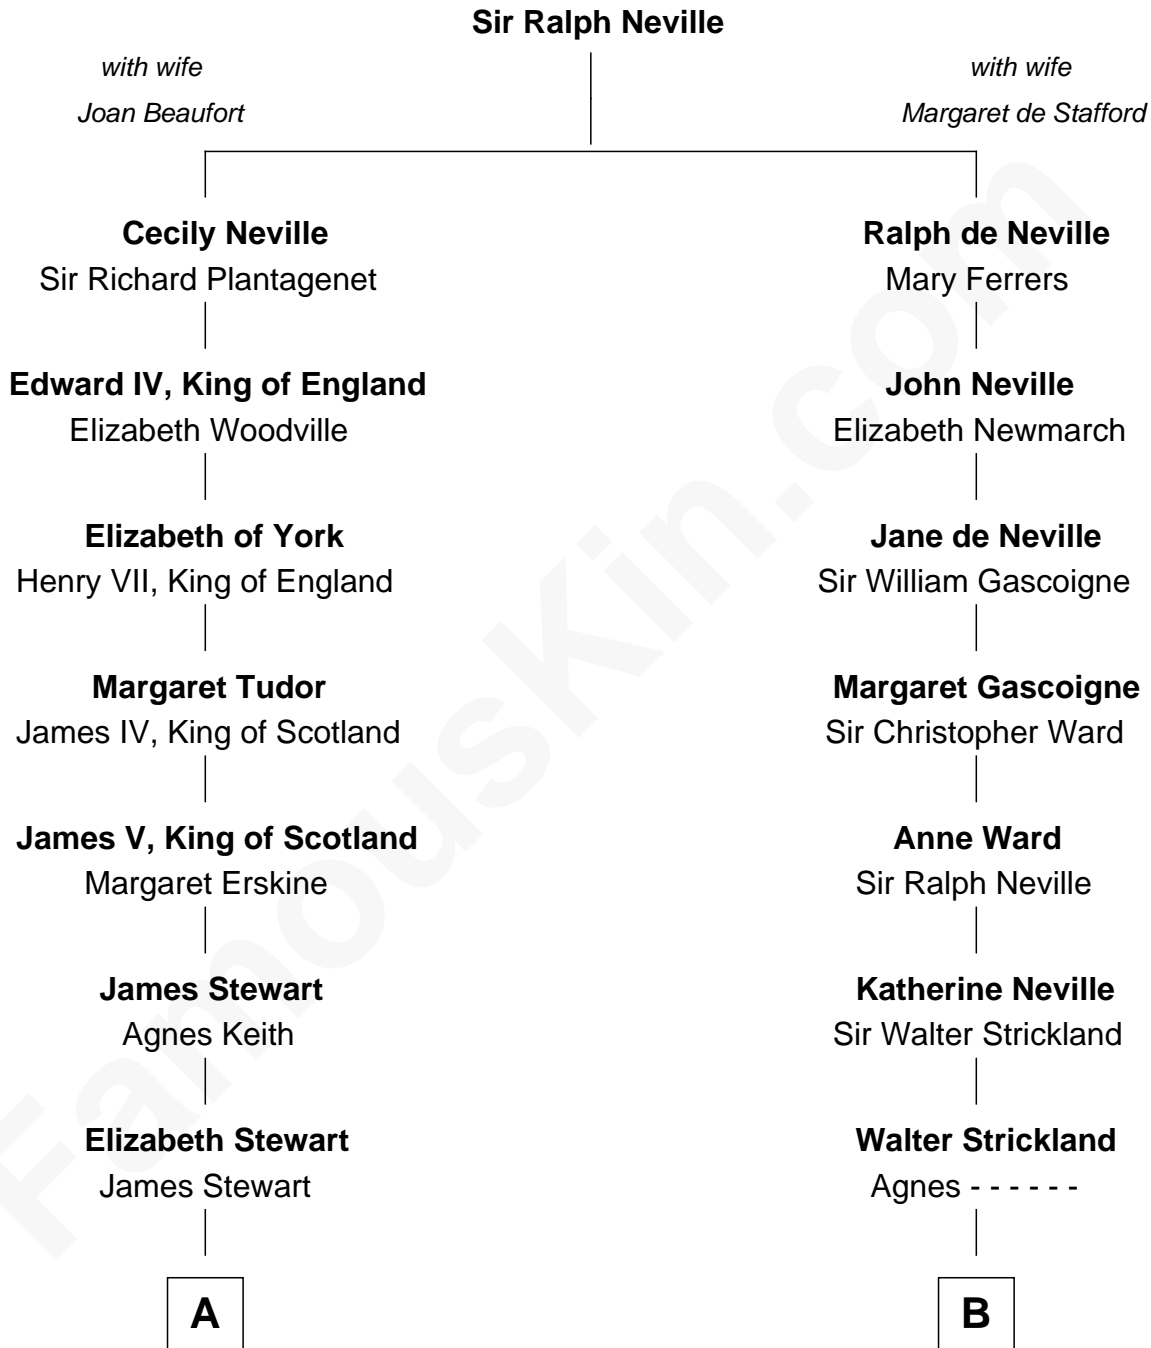

FamousKin.com

Relationship Chart of

Alan Turing

WWII Codebreaker of Nazi Enigma Machine

17th cousin 3 times removed of

Mickey Rourke
Movie Actor

C

Joseph Clinton Carleton

Maud Alice Fitts

Hazel May Carleton

Leonard Ernest Cameron

Annette Elizabeth Cameron

Philip Andrew Rourke

Mickey Rourke

Movie Actor