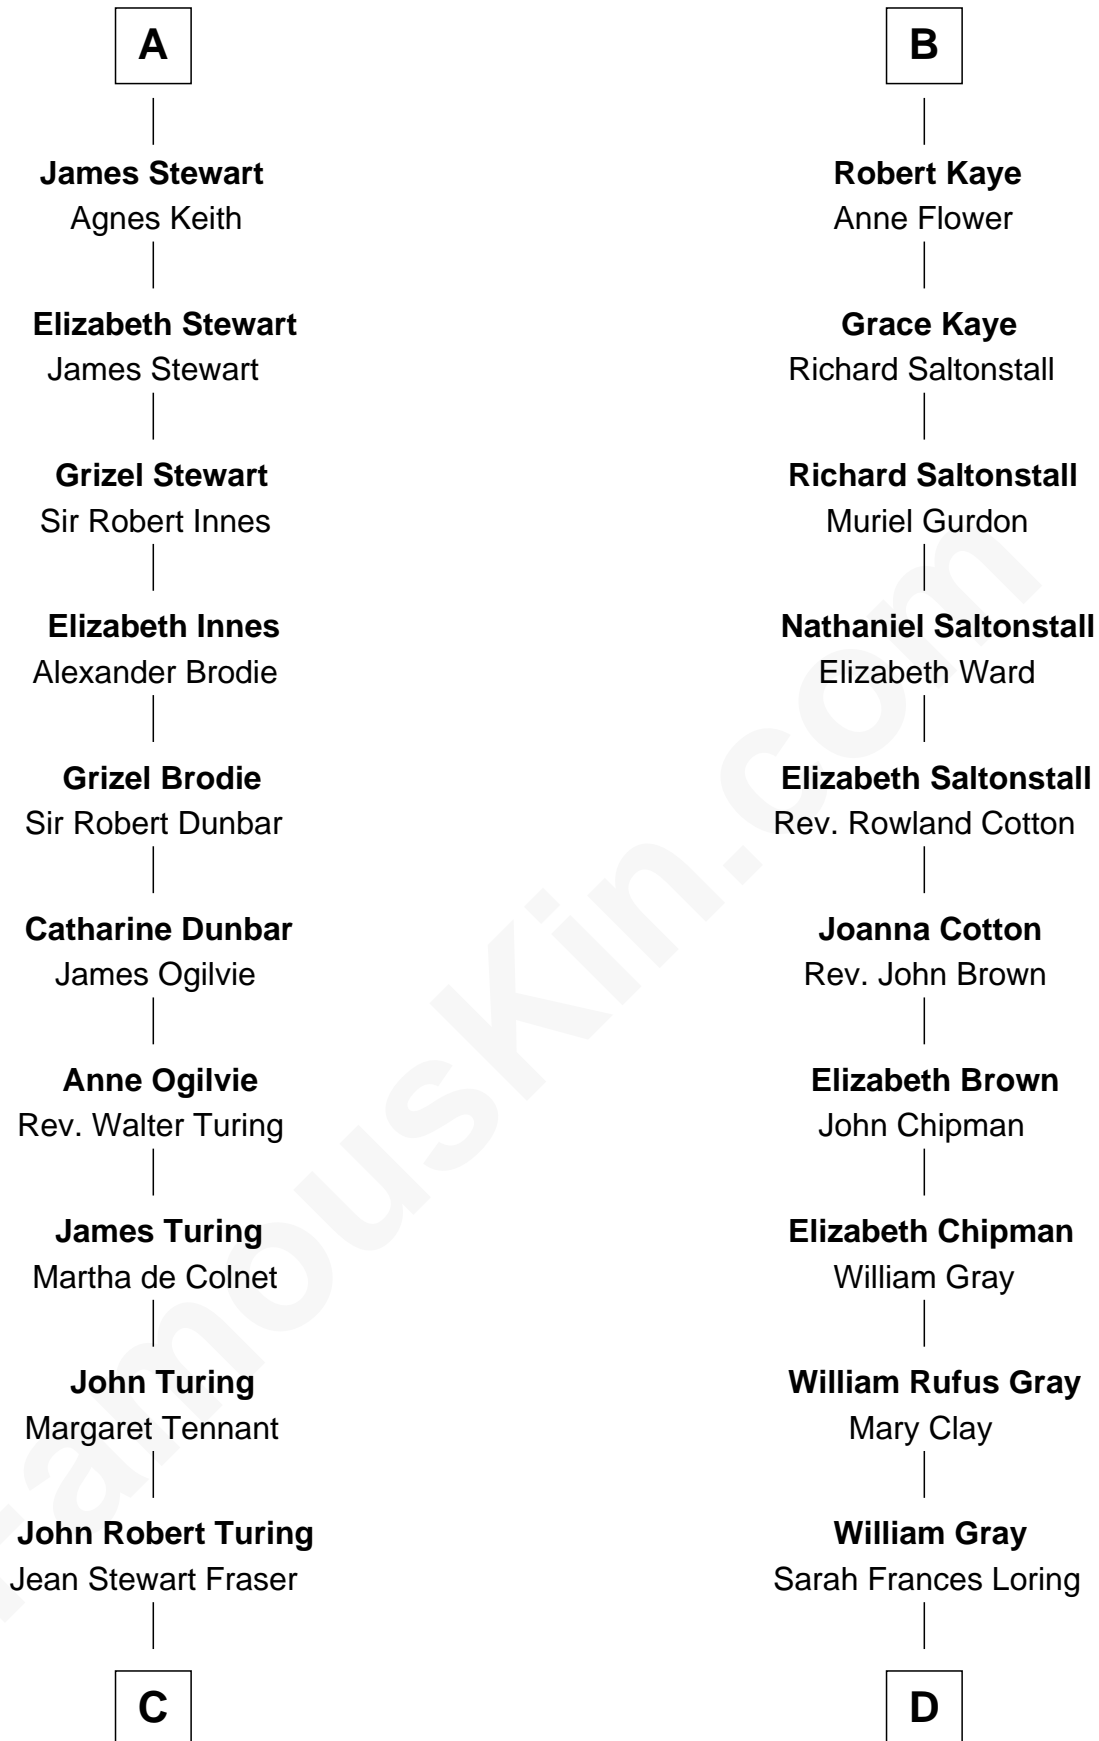

FamousKin.com

Relationship Chart of

Alan Turing

WWII Codebreaker of Nazi Enigma Machine

19th cousin 1 time removed of

Story Musgrave
NASA Astronaut

C

Rev. John Robert Turing

Fanny Montague Boyd

Julius Matheson Turing

Ethel Sara Stoney

Alan Turing

WWII Codebreaker of Nazi Enigma Machine

D

Edward Gray

Elizabeth Gray Story

Marguerite Gray

John Butler Swann

Marguerite Swann

Percy Musgrave

Story Musgrave

NASA Astronaut

FamousKin.com