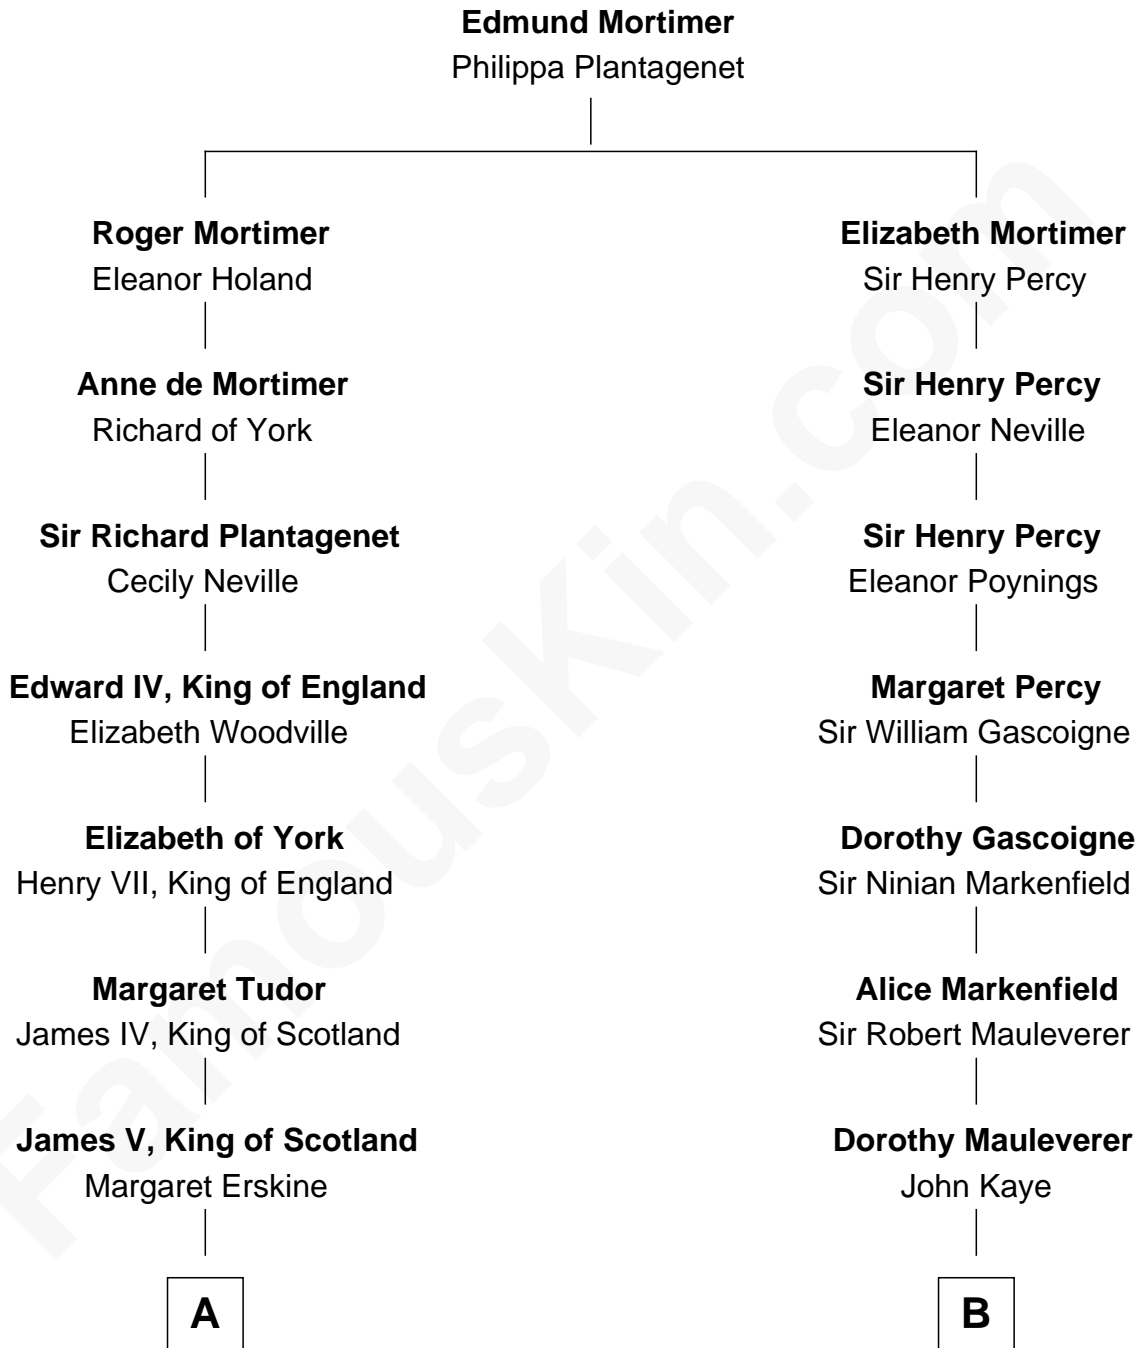

FamousKin.com

Relationship Chart of

Alan Turing

WWII Codebreaker of Nazi Enigma Machine

19th cousin 1 time removed of

Story Musgrave
NASA Astronaut

C

Rev. John Robert Turing

Fanny Montague Boyd

Julius Matheson Turing

Ethel Sara Stoney

Alan Turing

WWII Codebreaker of Nazi Enigma Machine

D

Edward Gray

Elizabeth Gray Story

Marguerite Gray

John Butler Swann

Marguerite Swann

Percy Musgrave

Story Musgrave

NASA Astronaut

FamousKin.com