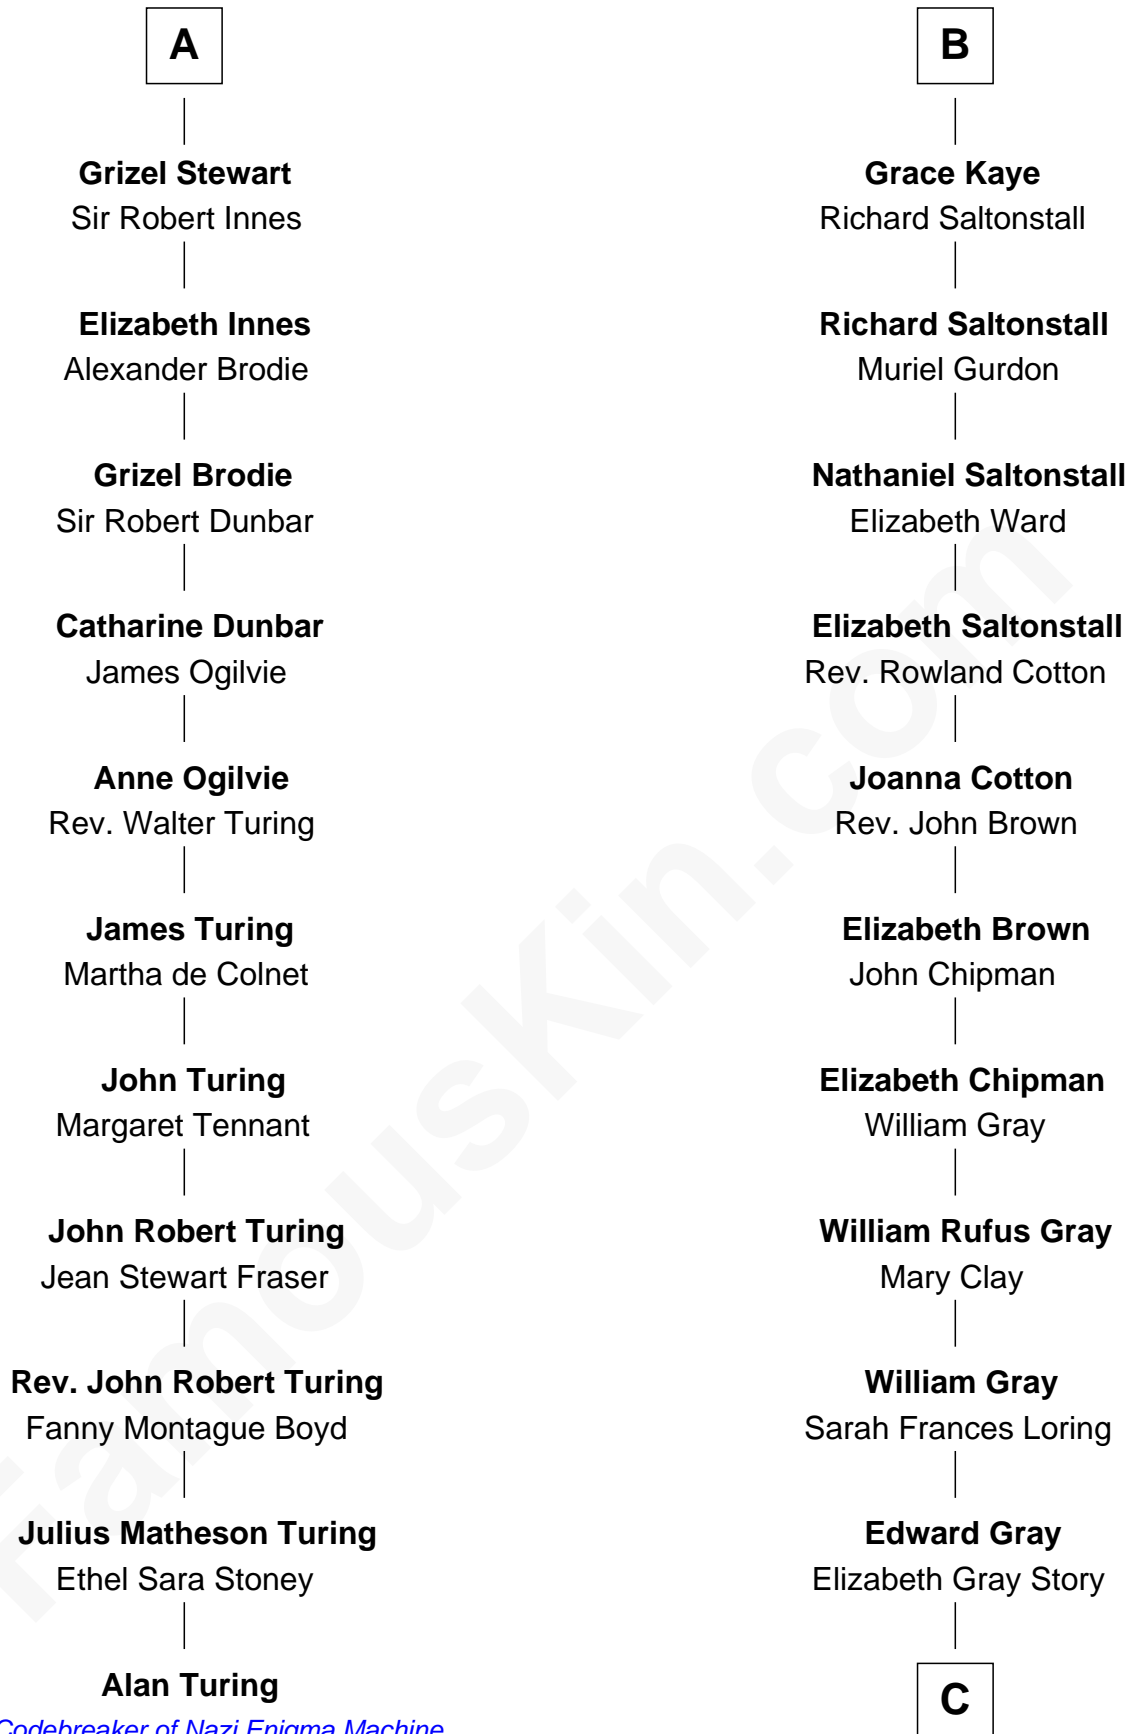

FamousKin.com

Relationship Chart of

Alan Turing

WWII Codebreaker of Nazi Enigma Machine

17th cousin 2 times removed of

Story Musgrave
NASA Astronaut

C

Marguerite Gray
John Butler Swann

Marguerite Swann
Percy Musgrave

Story Musgrave
NASA Astronaut

FamousKin.com