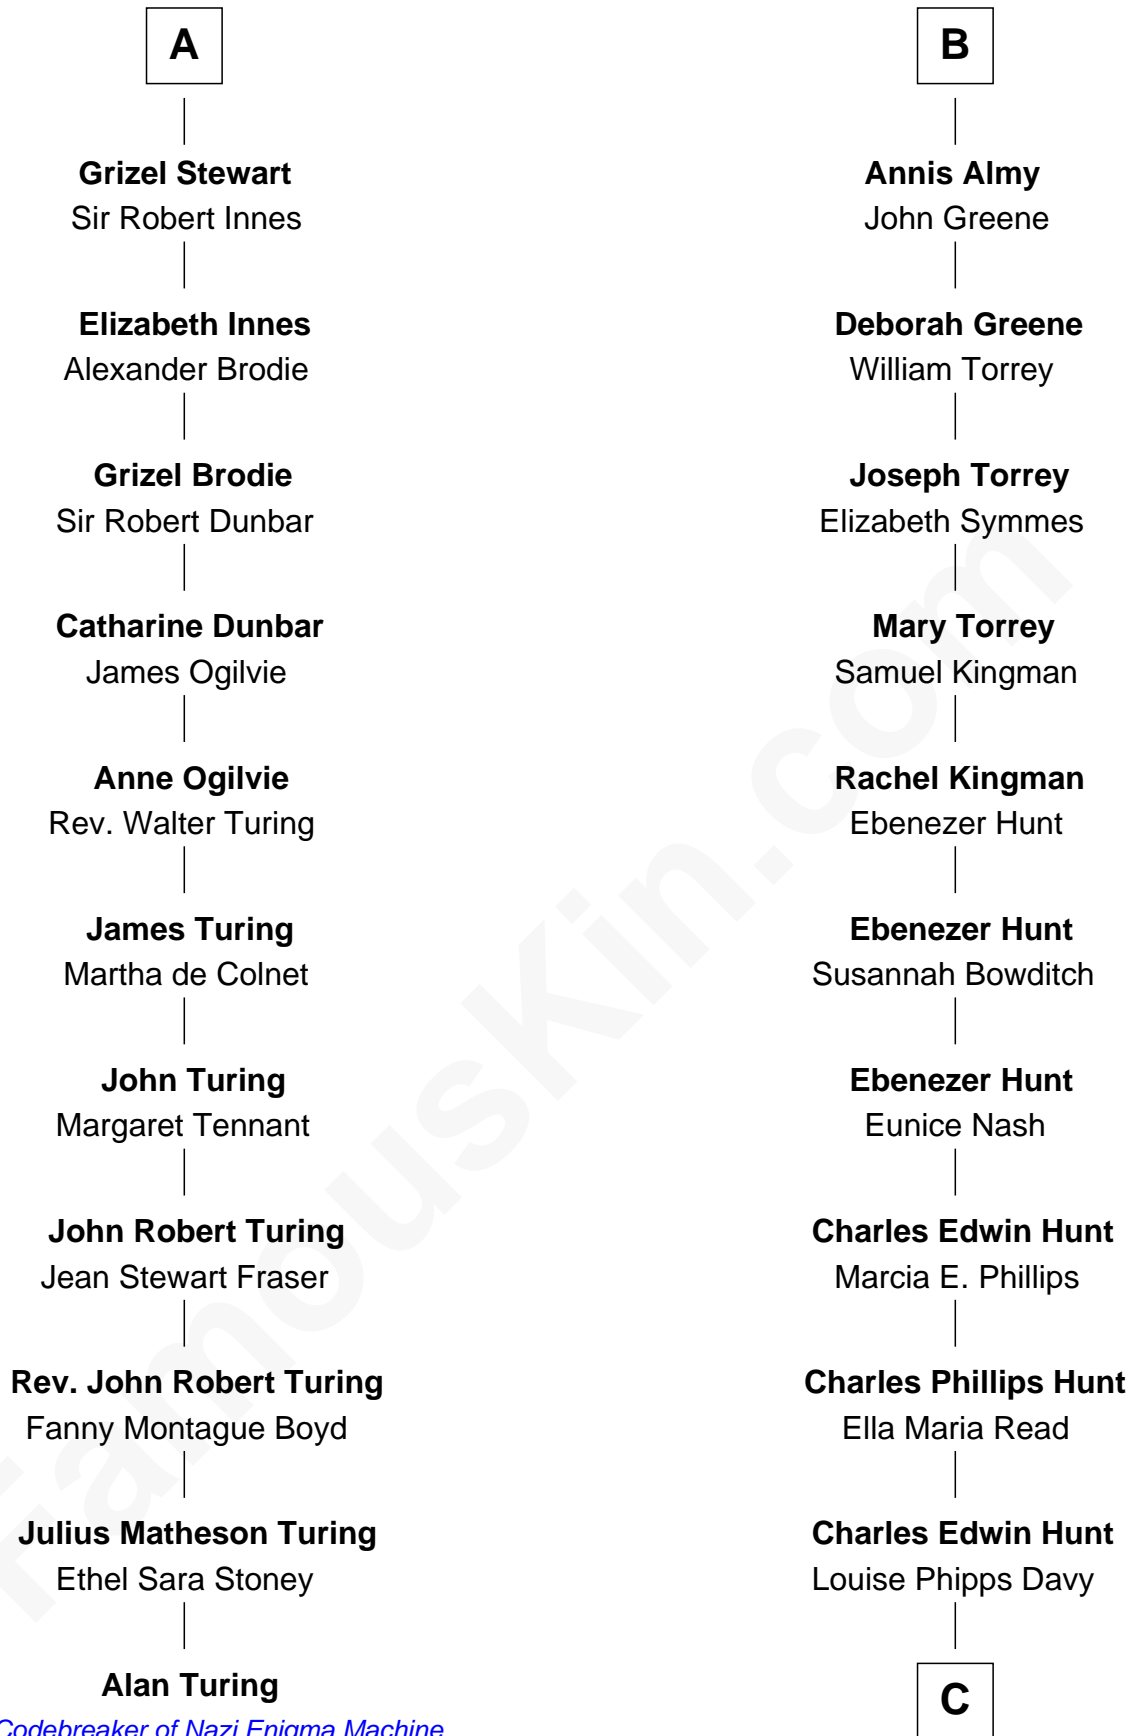

FamousKin.com

Relationship Chart of

Alan Turing

WWII Codebreaker of Nazi Enigma Machine

17th cousin 1 time removed of

Linda Hunt

TV and Movie Actress

C