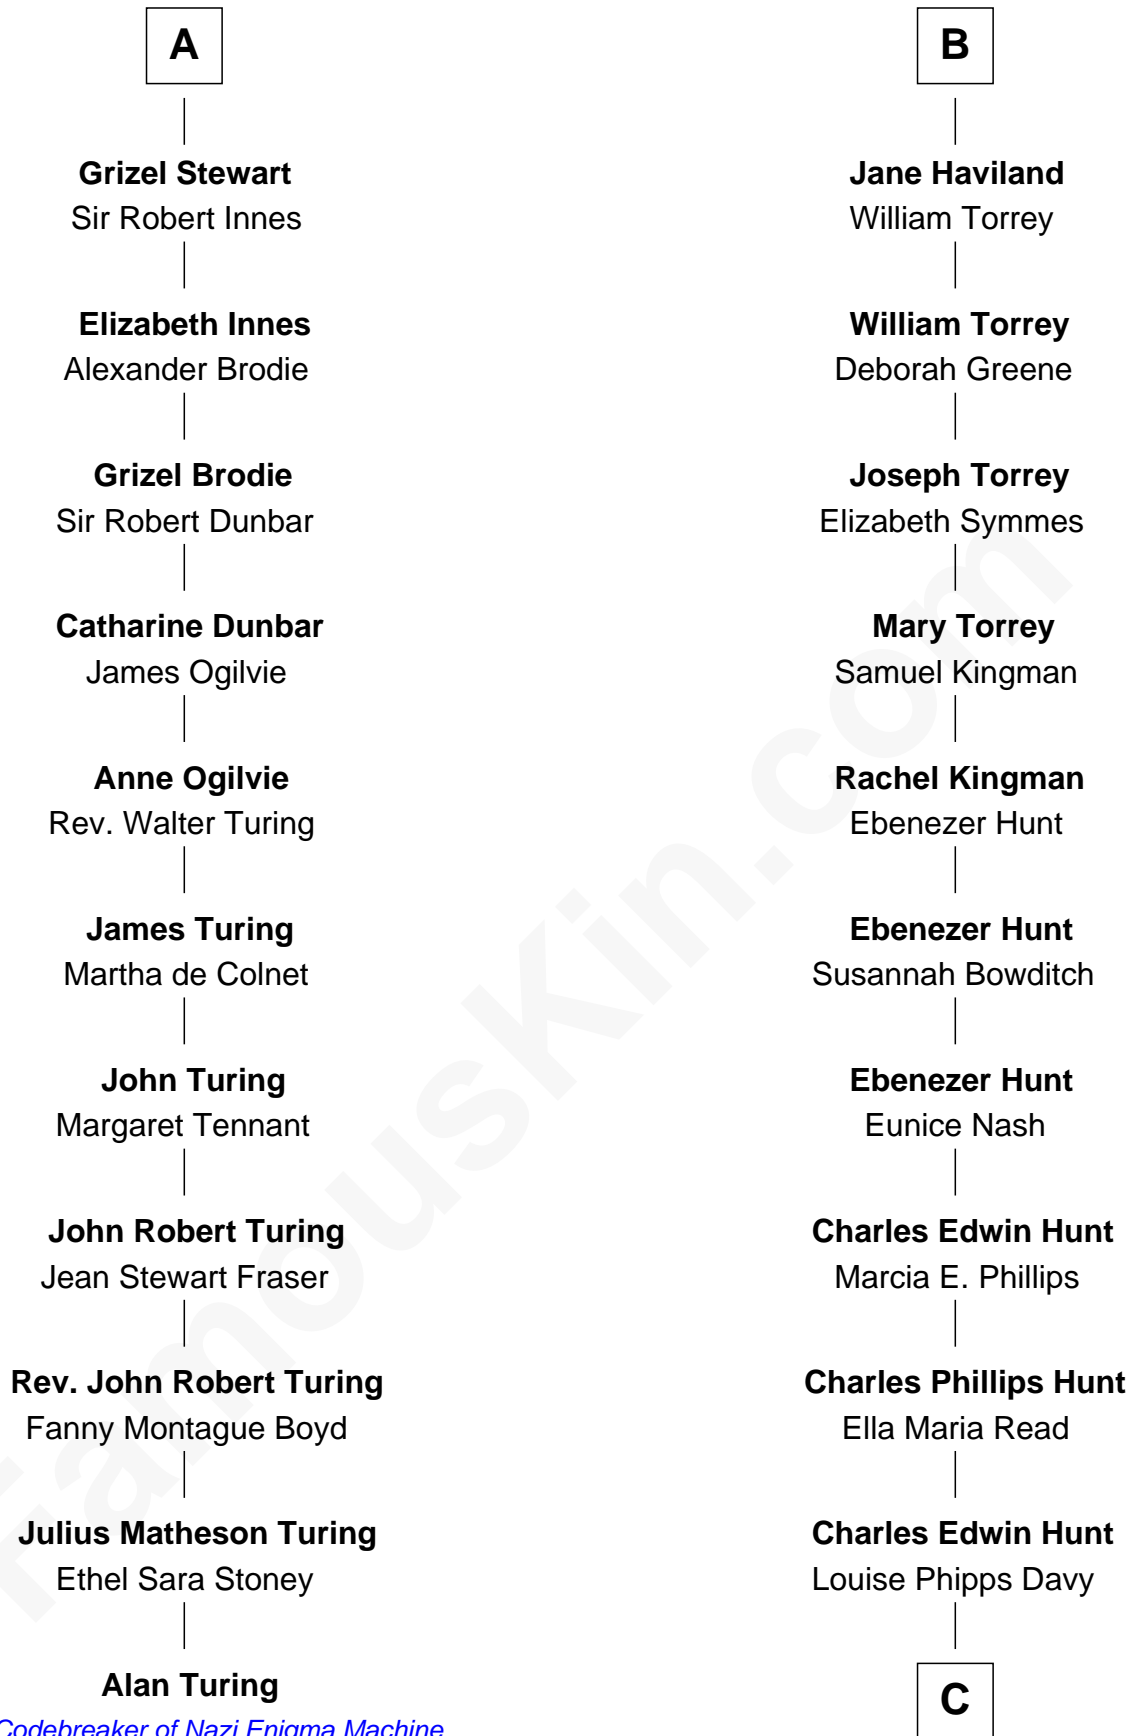

## Relationship Chart of

### Alan Turing

WWII Codebreaker of Nazi Enigma Machine

17th cousin 1 time removed of

**Linda Hunt**

TV and Movie Actress

**C**

**Raymond Davy Hunt**

Elsie R. Doying