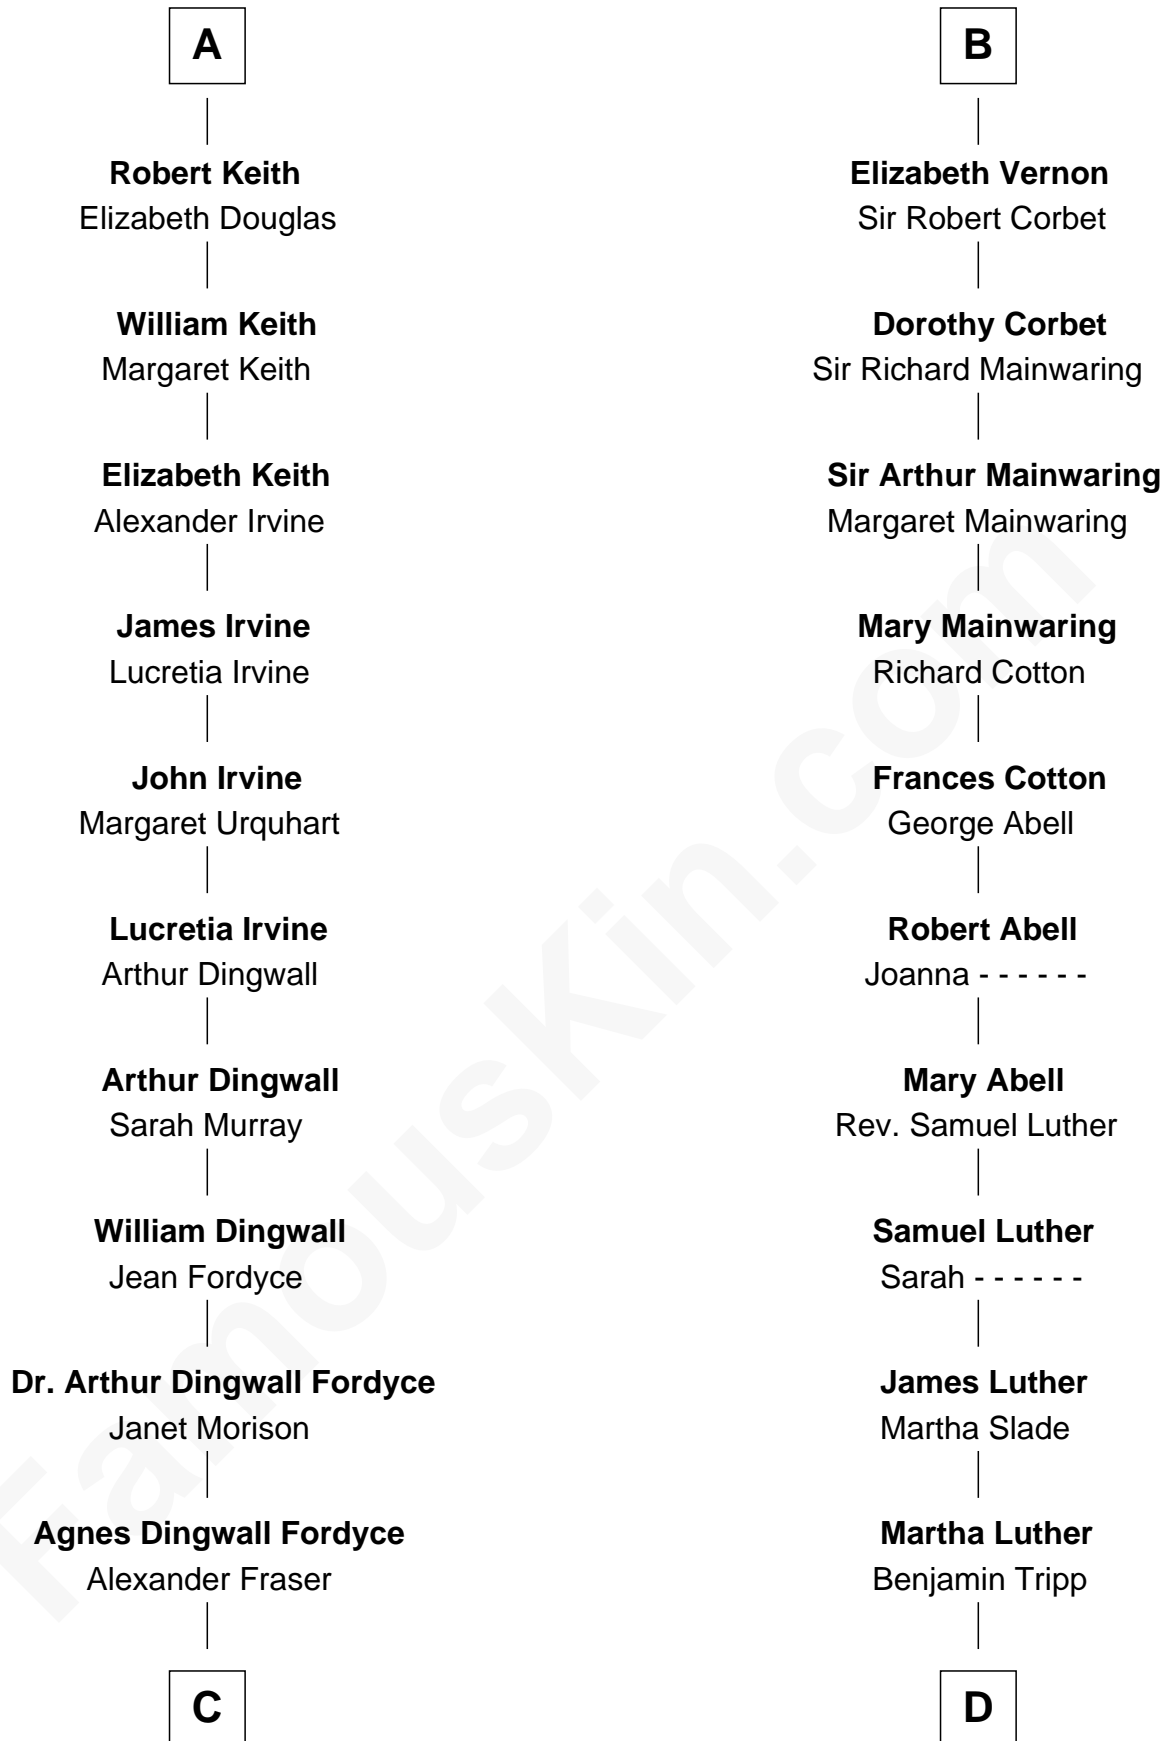

FamousKin.com

Relationship Chart of

Alan Turing

WWII Codebreaker of Nazi Enigma Machine

20th cousin 1 time removed of

Lizzie Borden

Accused Murderess

C

D

Susanna Tripp

John Vinnicum

Sarah L. Vinnicum

Joseph Morse

Anthony Morse

Rhoda Morrison

Sarah Anthony Morse