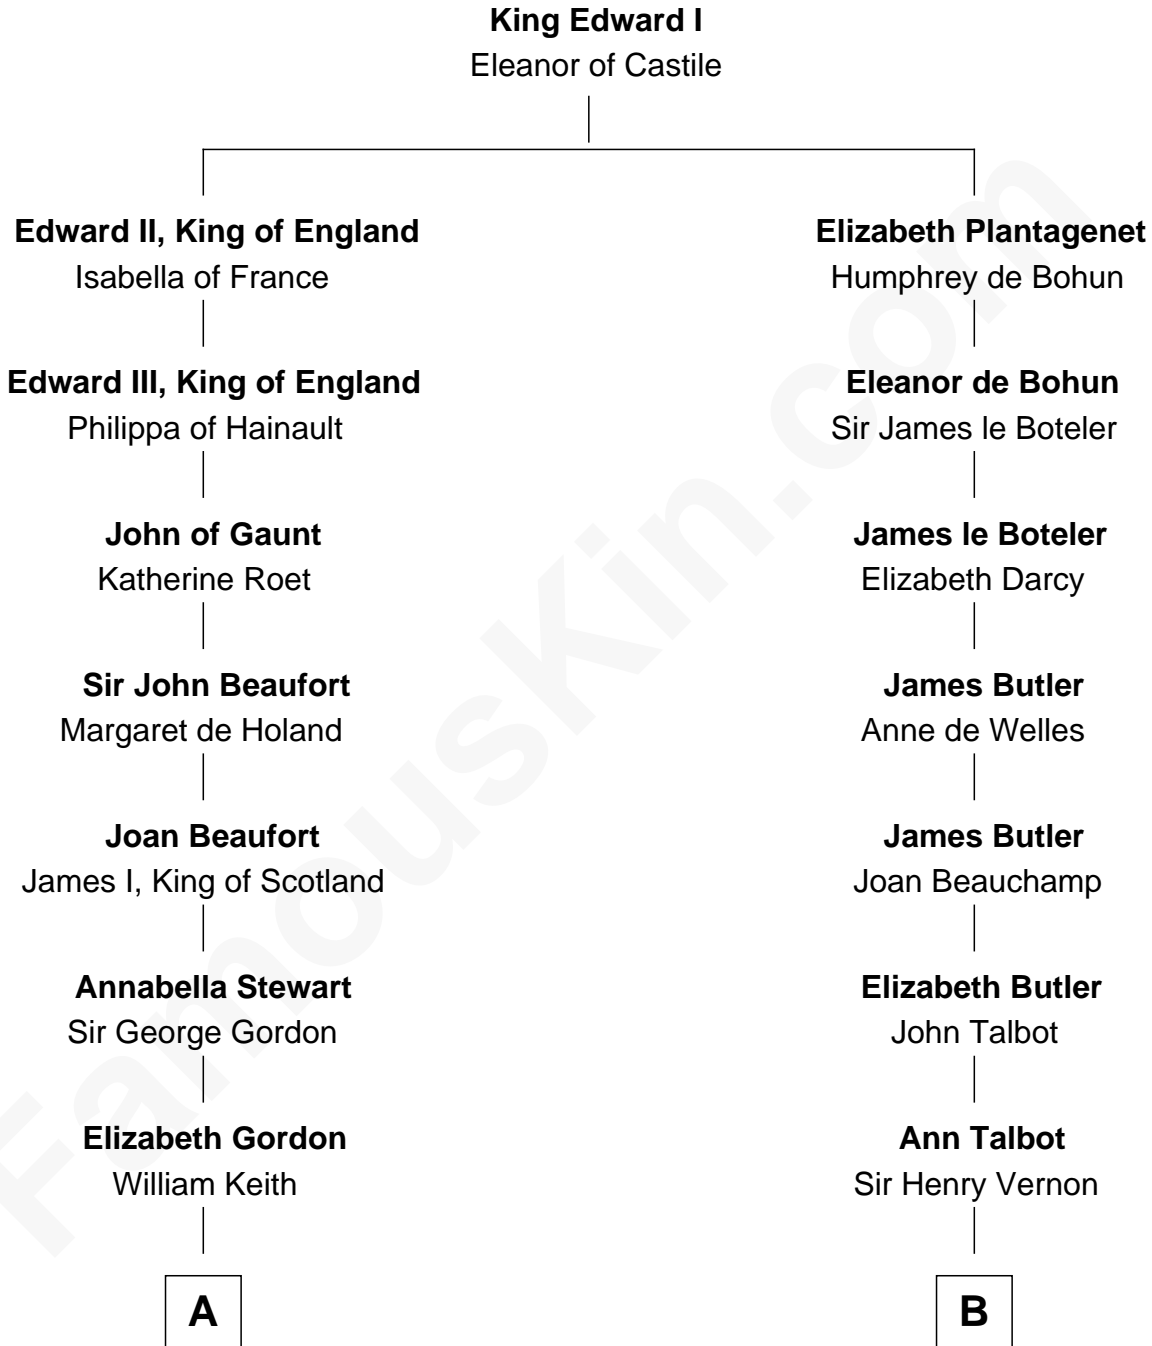

FamousKin.com

Relationship Chart of

Alan Turing

WWII Codebreaker of Nazi Enigma Machine

20th cousin 1 time removed of

Lizzie Borden

Accused Murderess

C

Jean Stewart Fraser

John Robert Turing

Rev. John Robert Turing

Fanny Montague Boyd

Julius Matheson Turing

Ethel Sara Stoney

Alan Turing

WWII Codebreaker of Nazi Enigma Machine