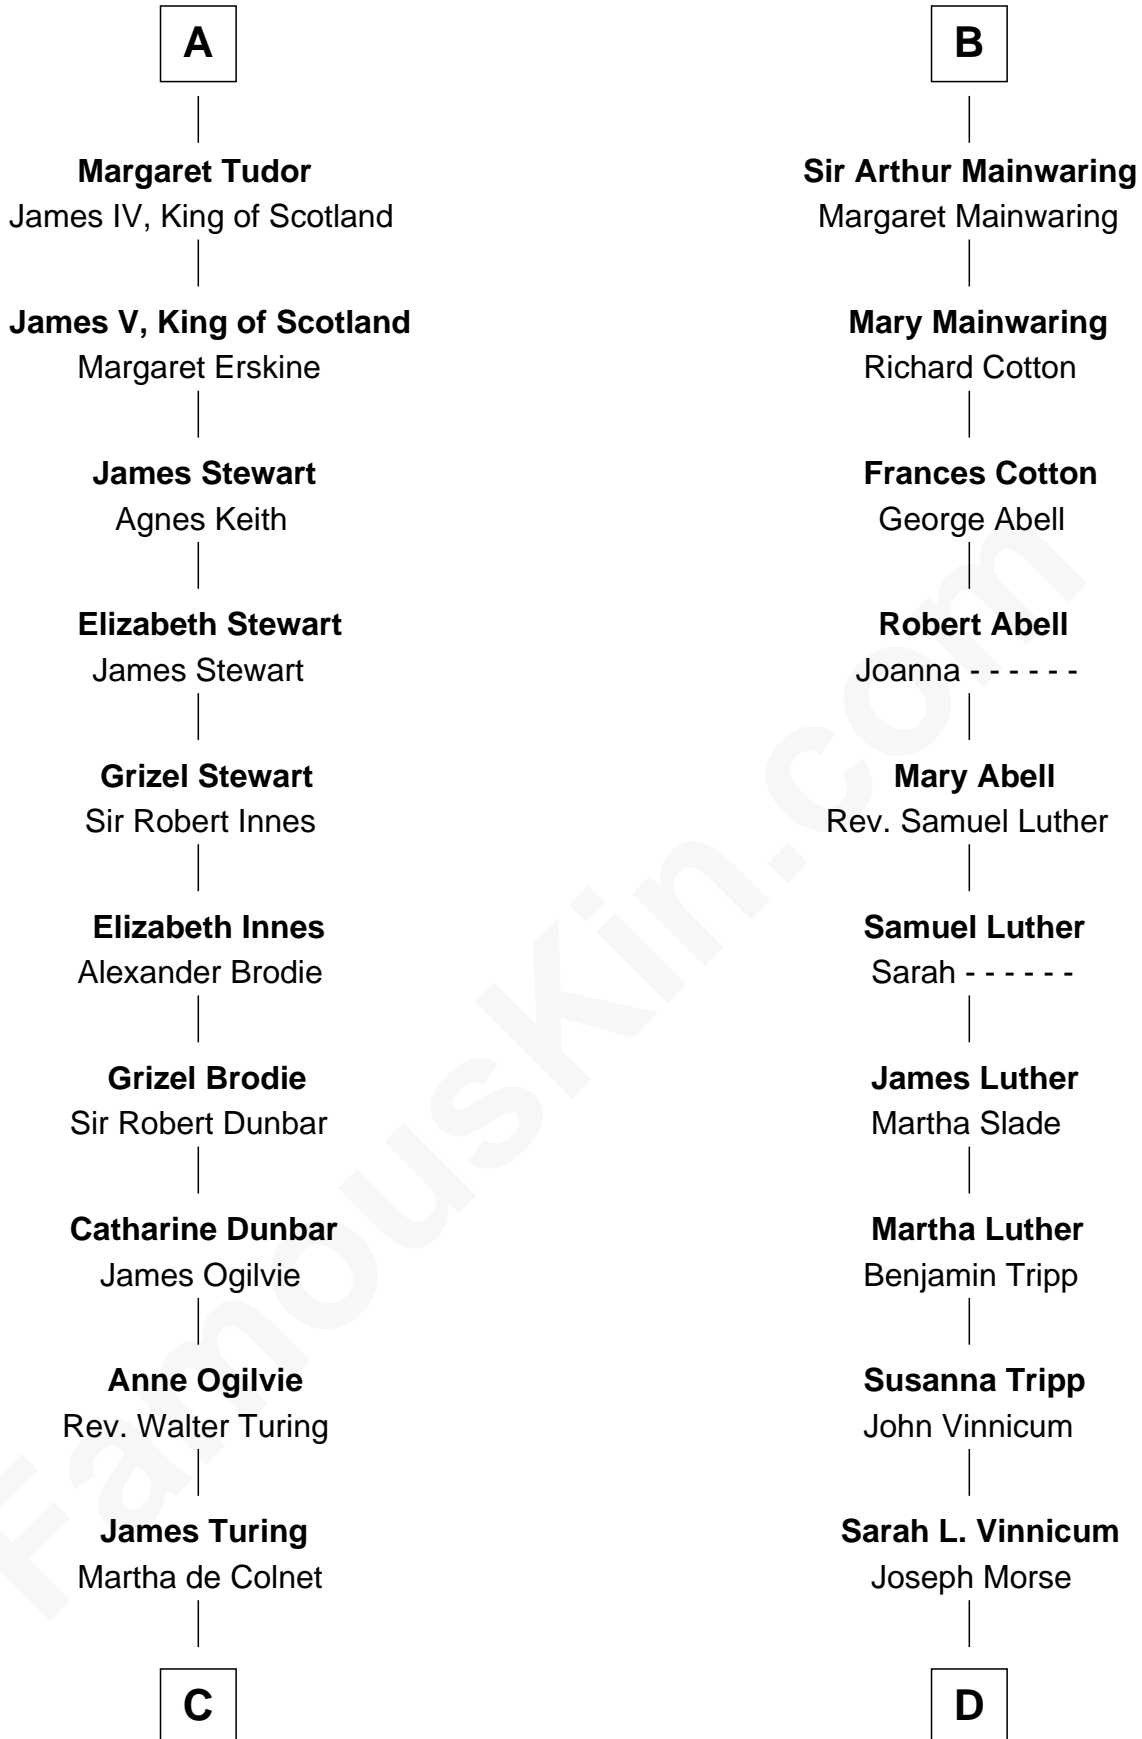

FamousKin.com

Relationship Chart of

Alan Turing

WWII Codebreaker of Nazi Enigma Machine

19th cousin 2 times removed of

Lizzie Borden

Accused Murderess

C

John Turing
Margaret Tennant

John Robert Turing
Jean Stewart Fraser

Rev. John Robert Turing
Fanny Montague Boyd

Julius Matheson Turing
Ethel Sara Stoney

Alan Turing

WWII Codebreaker of Nazi Enigma Machine

D

Anthony Morse
Rhoda Morrison

Sarah Anthony Morse
Andrew Jackson Borden

Lizzie Borden
Accused Murderess

FamousKin.com