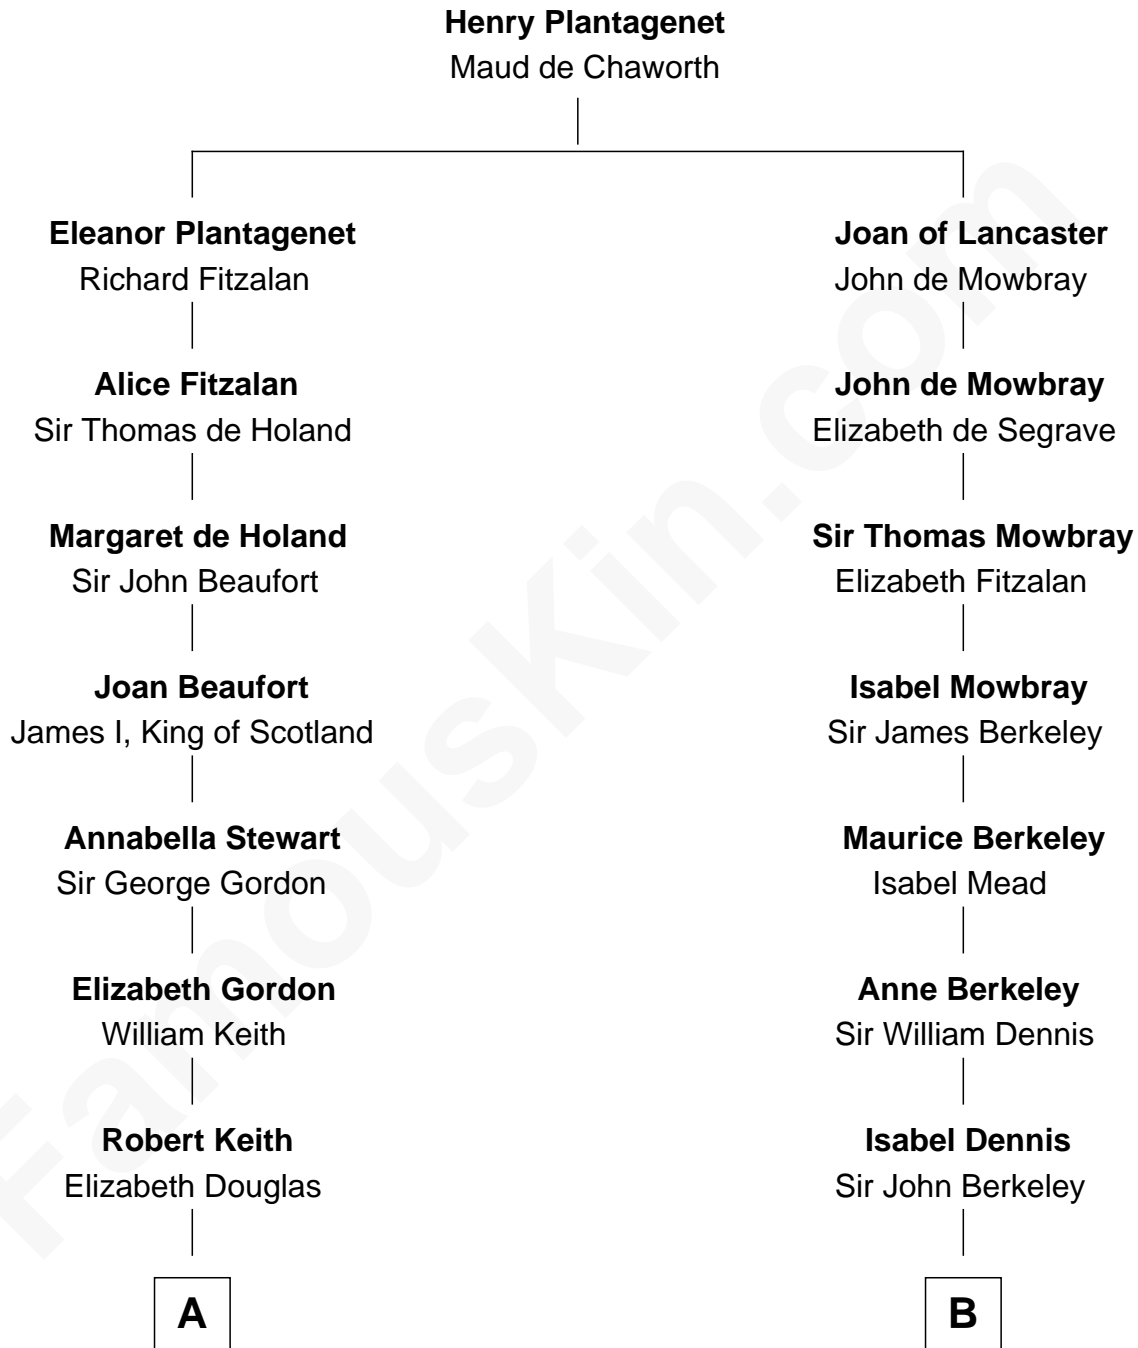

FamousKin.com

Relationship Chart of

Alan Turing

WWII Codebreaker of Nazi Enigma Machine

19th cousin 2 times removed of

Warren Buffett

Chairman & CEO, Berkshire Hathaway

C

Rev. John Robert Turing

Fanny Montague Boyd

Julius Matheson Turing

Ethel Sara Stoney

Alan Turing

WWII Codebreaker of Nazi Enigma Machine

D

Deborah Collamore Pennell

John Watson

Susan Ann Watson

Ford Bela Barber

Stella Frances Barber

John Ammon Stahl

Leila Stahl

Howard Homan Buffett

Warren Buffett