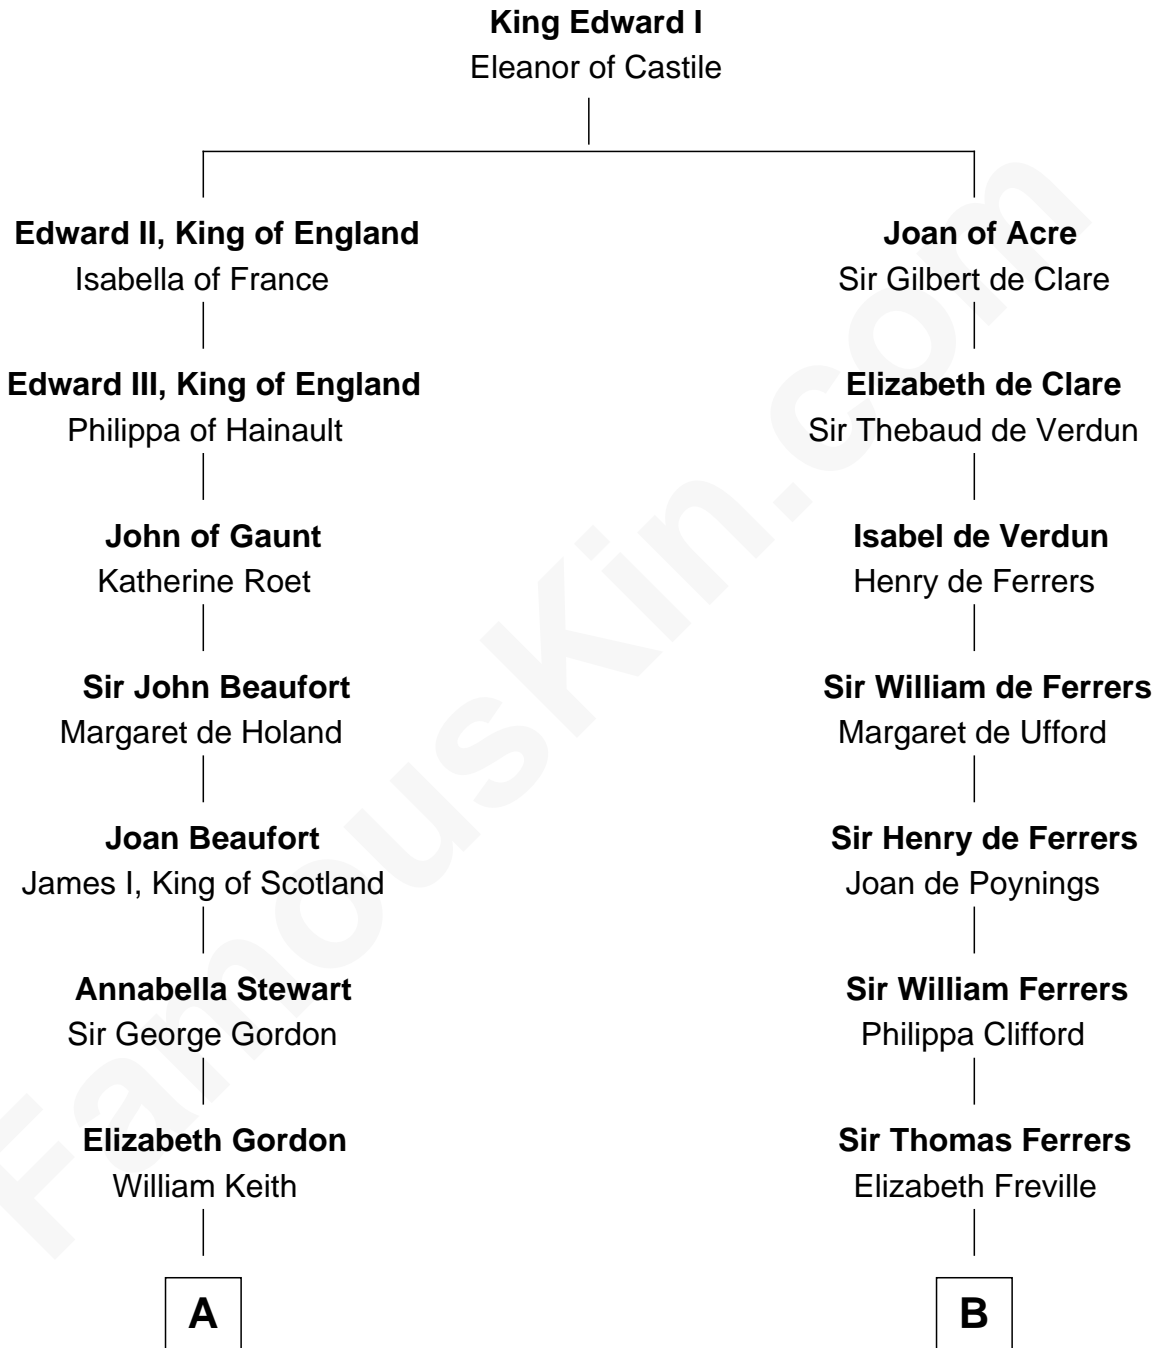

FamousKin.com

Relationship Chart of

Alan Turing

WWII Codebreaker of Nazi Enigma Machine

19th cousin 1 time removed of

Susan B. Anthony

Women's Rights Advocate

C