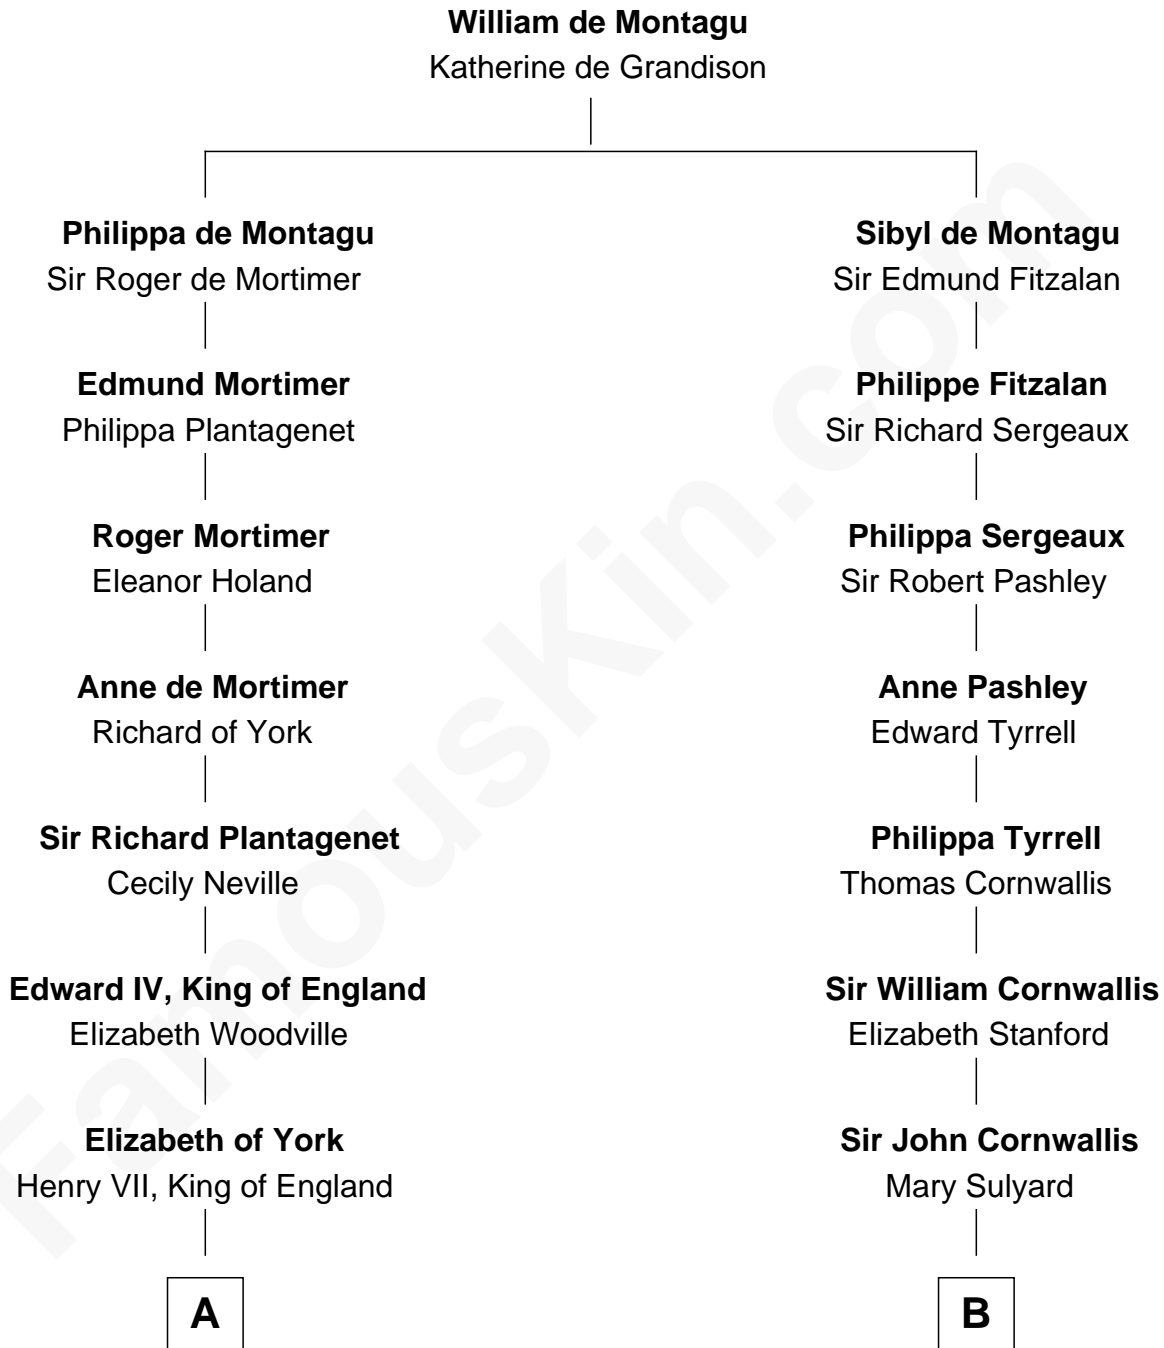

## Relationship Chart of

### Alan Turing

WWII Codebreaker of Nazi Enigma Machine

17th cousin 4 times removed of

**Susan B. Anthony**

Women's Rights Advocate

**C**

—  
**John Turing**  
Margaret Tennant

—  
**John Robert Turing**  
Jean Stewart Fraser