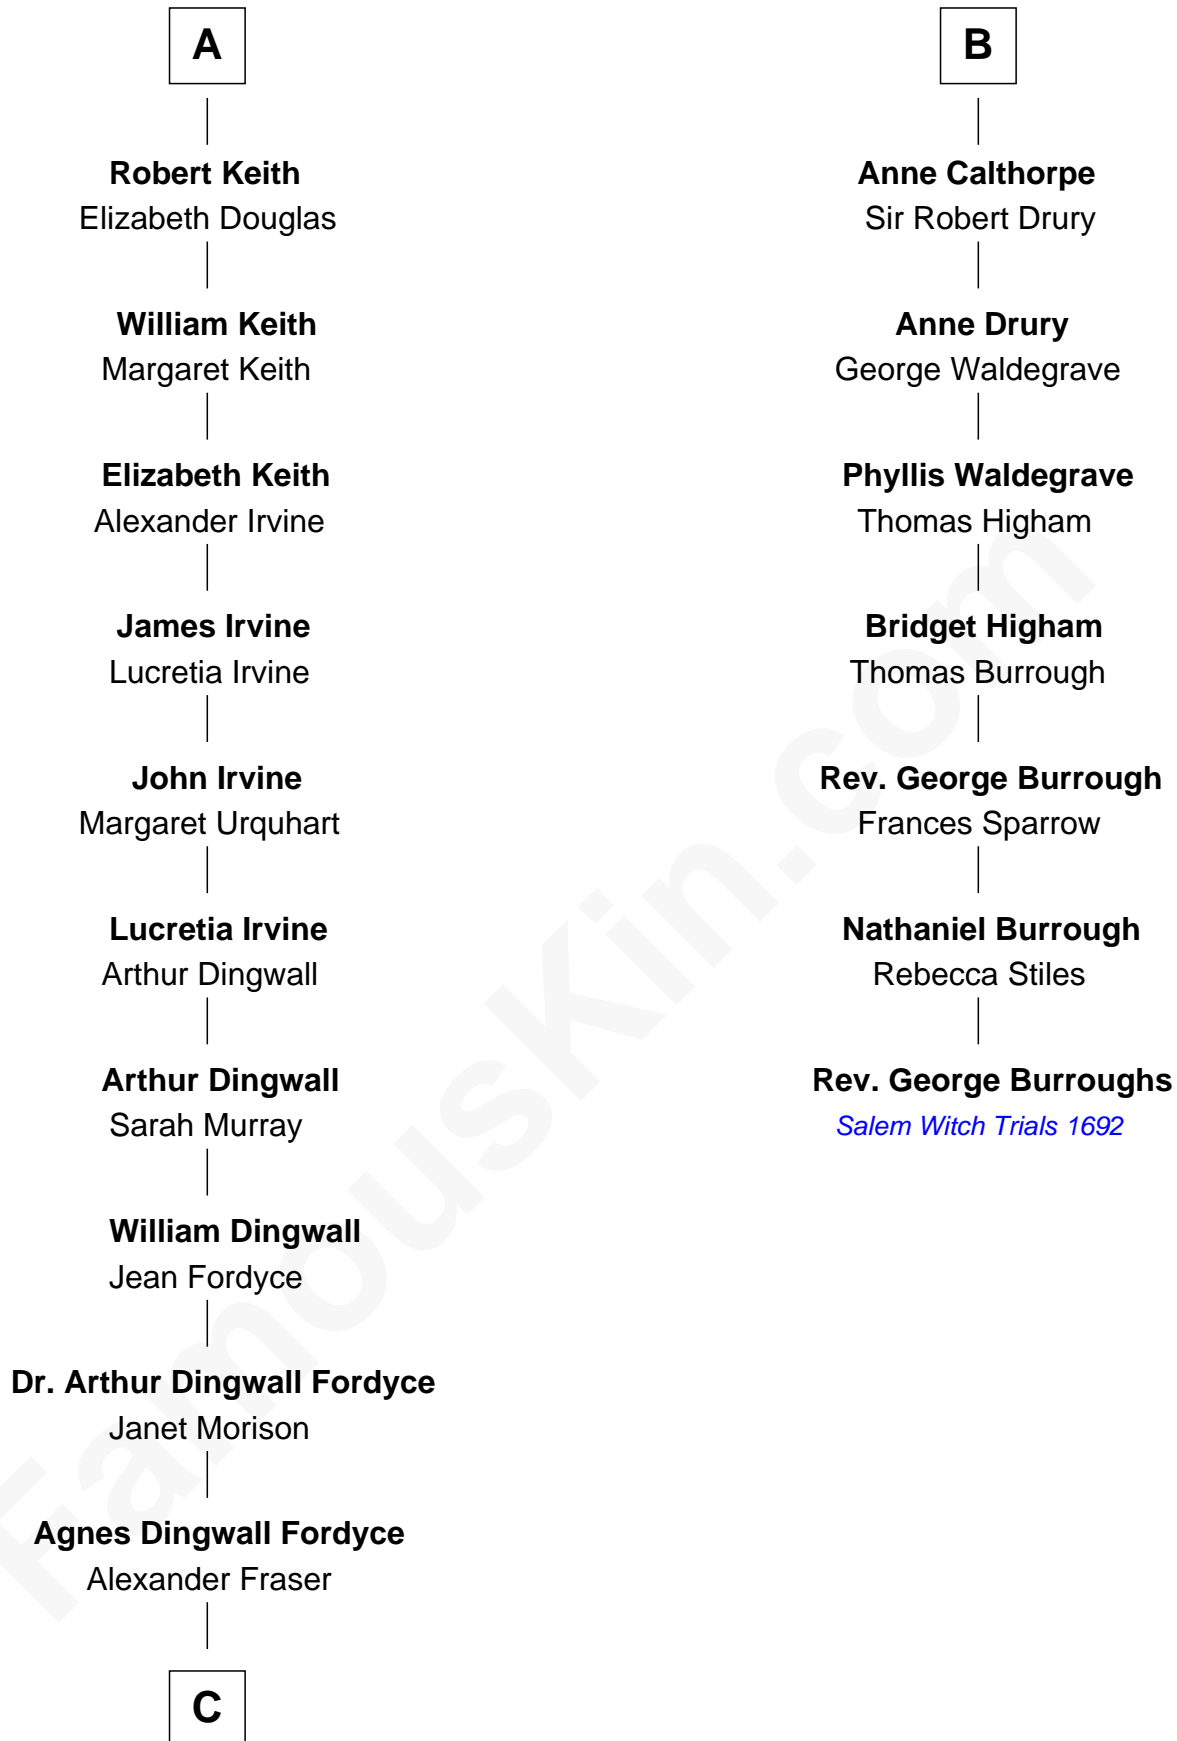

FamousKin.com

Relationship Chart of

Alan Turing

WWII Codebreaker of Nazi Enigma Machine

13th cousin 7 times removed of

Rev. George Burroughs

Executed for Witchcraft, Salem 1692

C

—
Jean Stewart Fraser

John Robert Turing

—
Rev. John Robert Turing

Fanny Montague Boyd

—
Julius Matheson Turing

Ethel Sara Stoney

—
Alan Turing

WWII Codebreaker of Nazi Enigma Machine