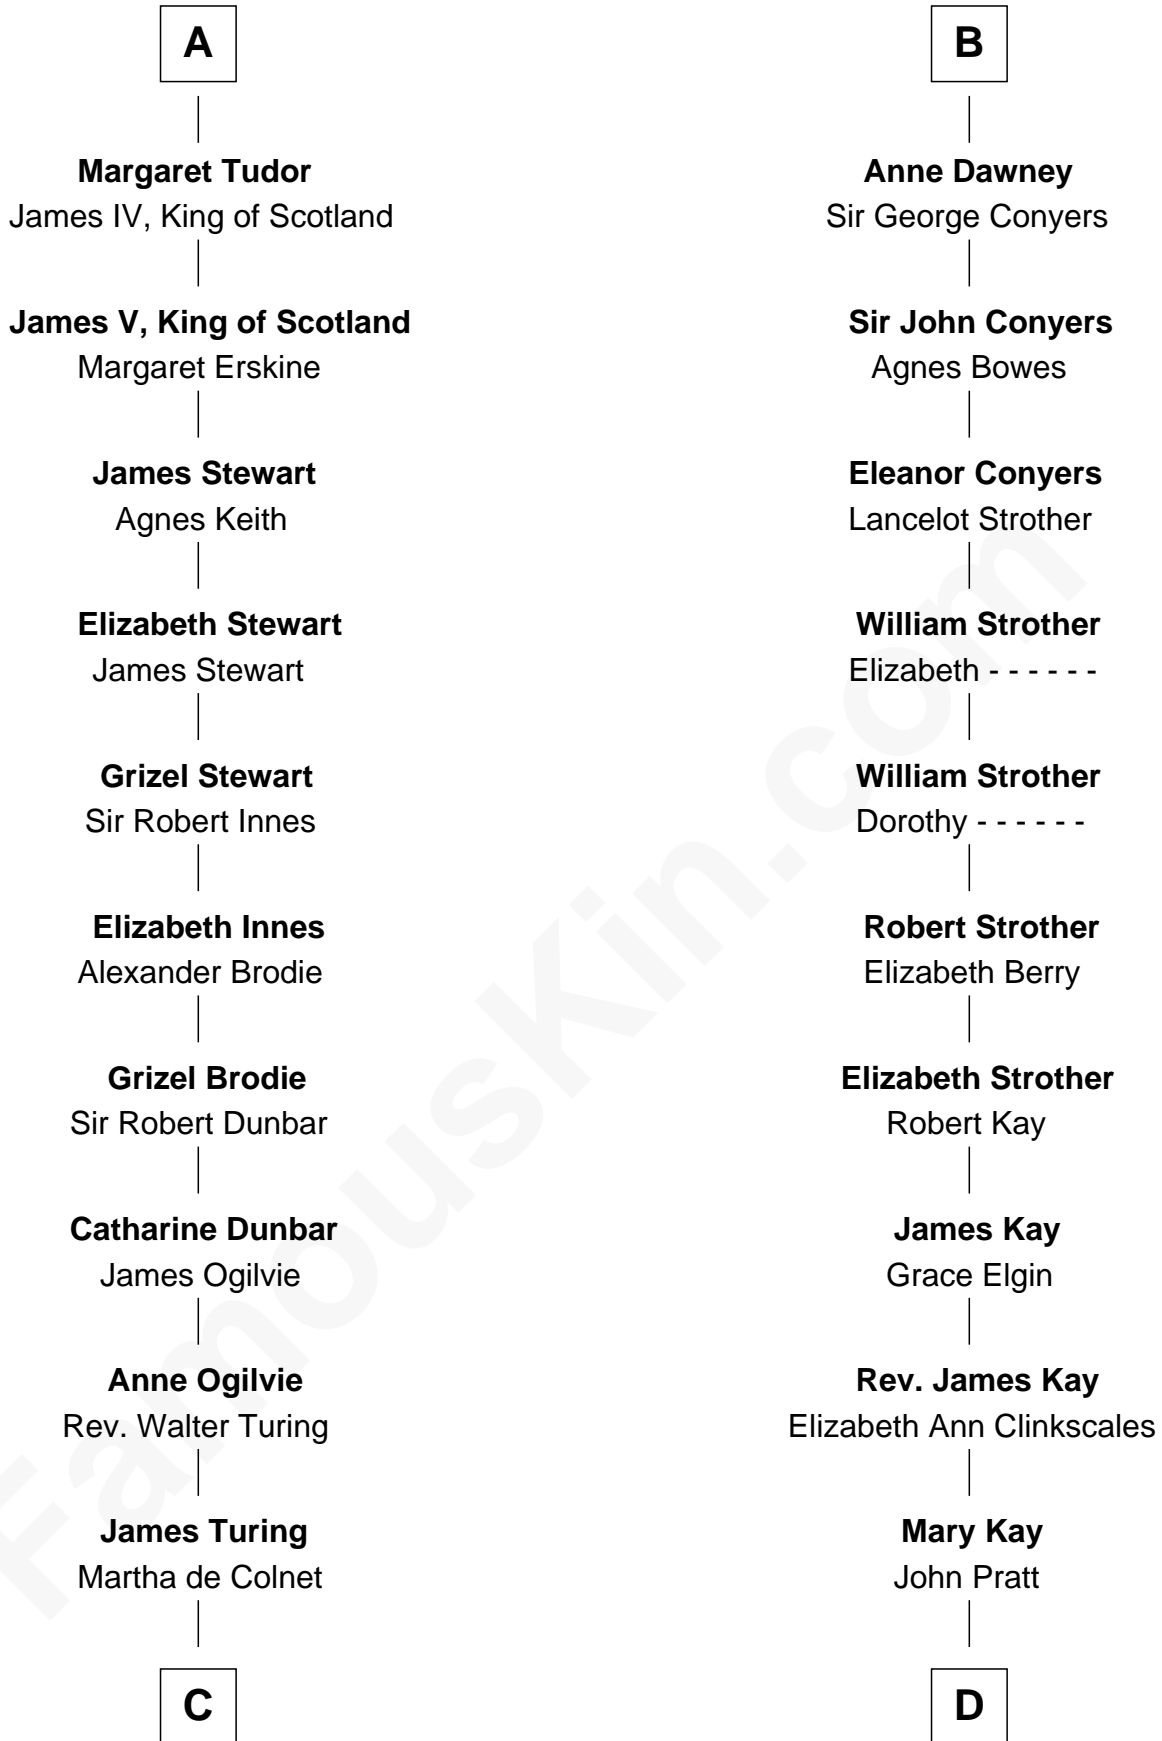

FamousKin.com

Relationship Chart of

Alan Turing

WWII Codebreaker of Nazi Enigma Machine

20th cousin 1 time removed of

Jimmy Carter

39th U.S. President

C

John Turing
Margaret Tennant

John Robert Turing
Jean Stewart Fraser

Rev. John Robert Turing
Fanny Montague Boyd

Julius Matheson Turing
Ethel Sara Stoney

Alan Turing

WWII Codebreaker of Nazi Enigma Machine

D

James E. Pratt
Sophronia C. Cowan

Nina Pratt
William Archibald Carter

Earl Carter
Lillian Gordy

Jimmy Carter
39th U.S. President