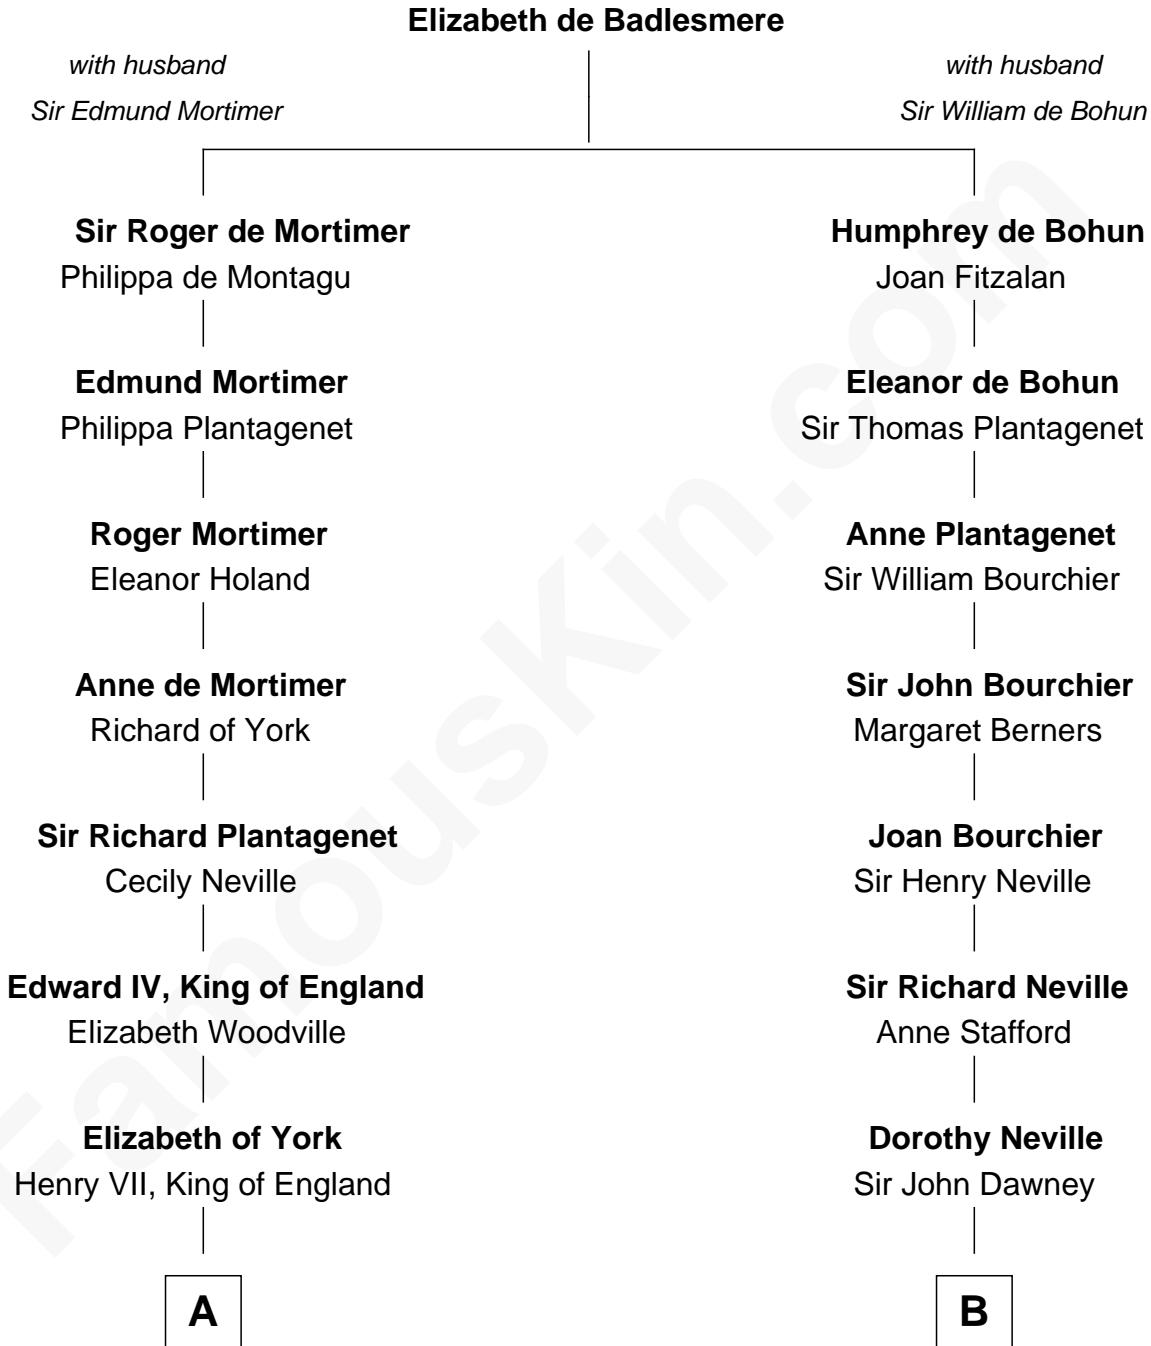

FamousKin.com

Relationship Chart of

Alan Turing

WWII Codebreaker of Nazi Enigma Machine

20th cousin 1 time removed of

Jimmy Carter

39th U.S. President

C

John Turing
Margaret Tennant

John Robert Turing
Jean Stewart Fraser

Rev. John Robert Turing
Fanny Montague Boyd

Julius Matheson Turing
Ethel Sara Stoney

Alan Turing

WWII Codebreaker of Nazi Enigma Machine

D

James E. Pratt
Sophronia C. Cowan

Nina Pratt
William Archibald Carter

Earl Carter
Lillian Gordy

Jimmy Carter
39th U.S. President