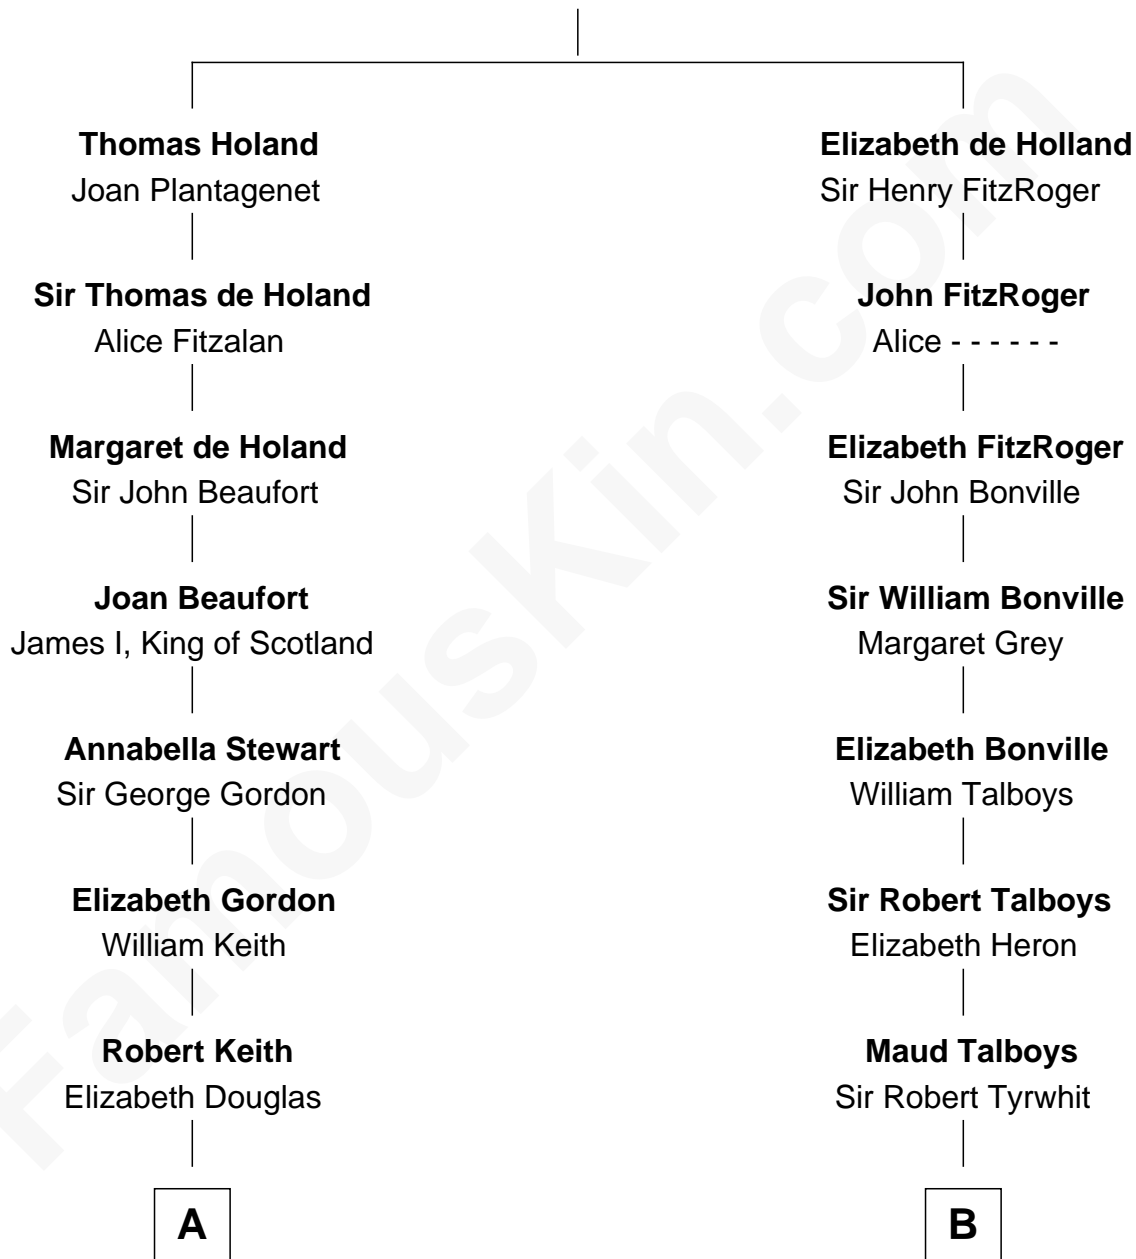

Sir Robert de Holland

Maude la Zouche