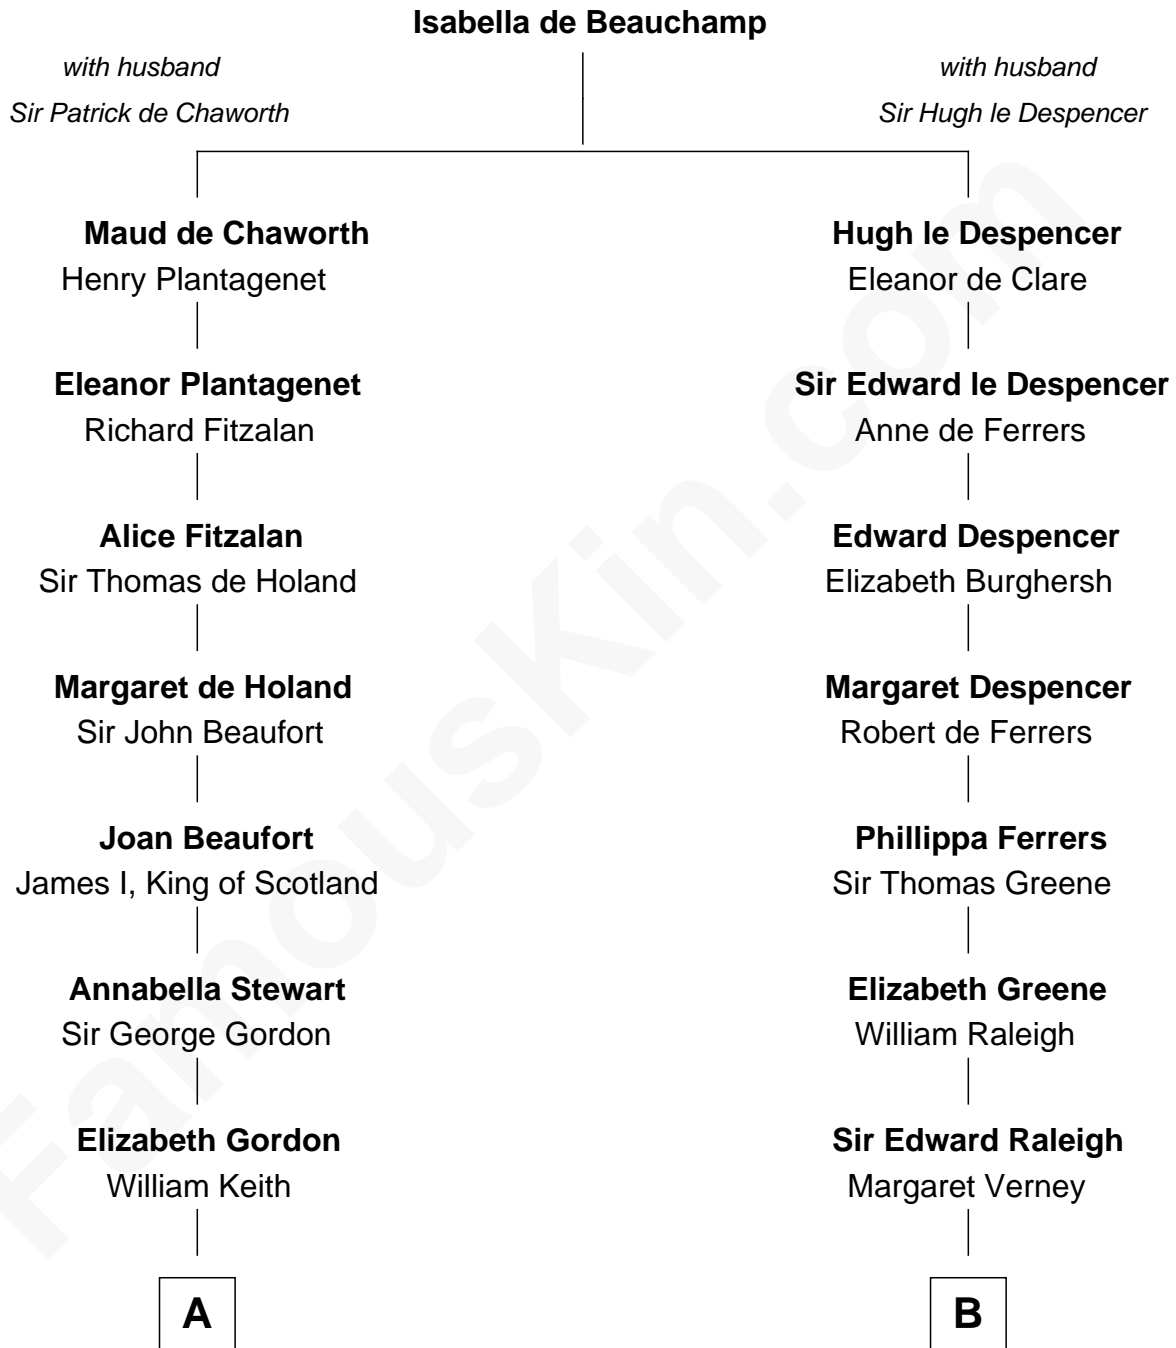

FamousKin.com

Relationship Chart of

Alan Turing

WWII Codebreaker of Nazi Enigma Machine

20th cousin 1 time removed of

George Romney

43rd Governor of Michigan

C

Jean Stewart Fraser

John Robert Turing

Rev. John Robert Turing

Fanny Montague Boyd

Julius Matheson Turing

Ethel Sara Stoney

Alan Turing

WWII Codebreaker of Nazi Enigma Machine

Gaskell Samuel Romney

George Romney

43rd Governor of Michigan