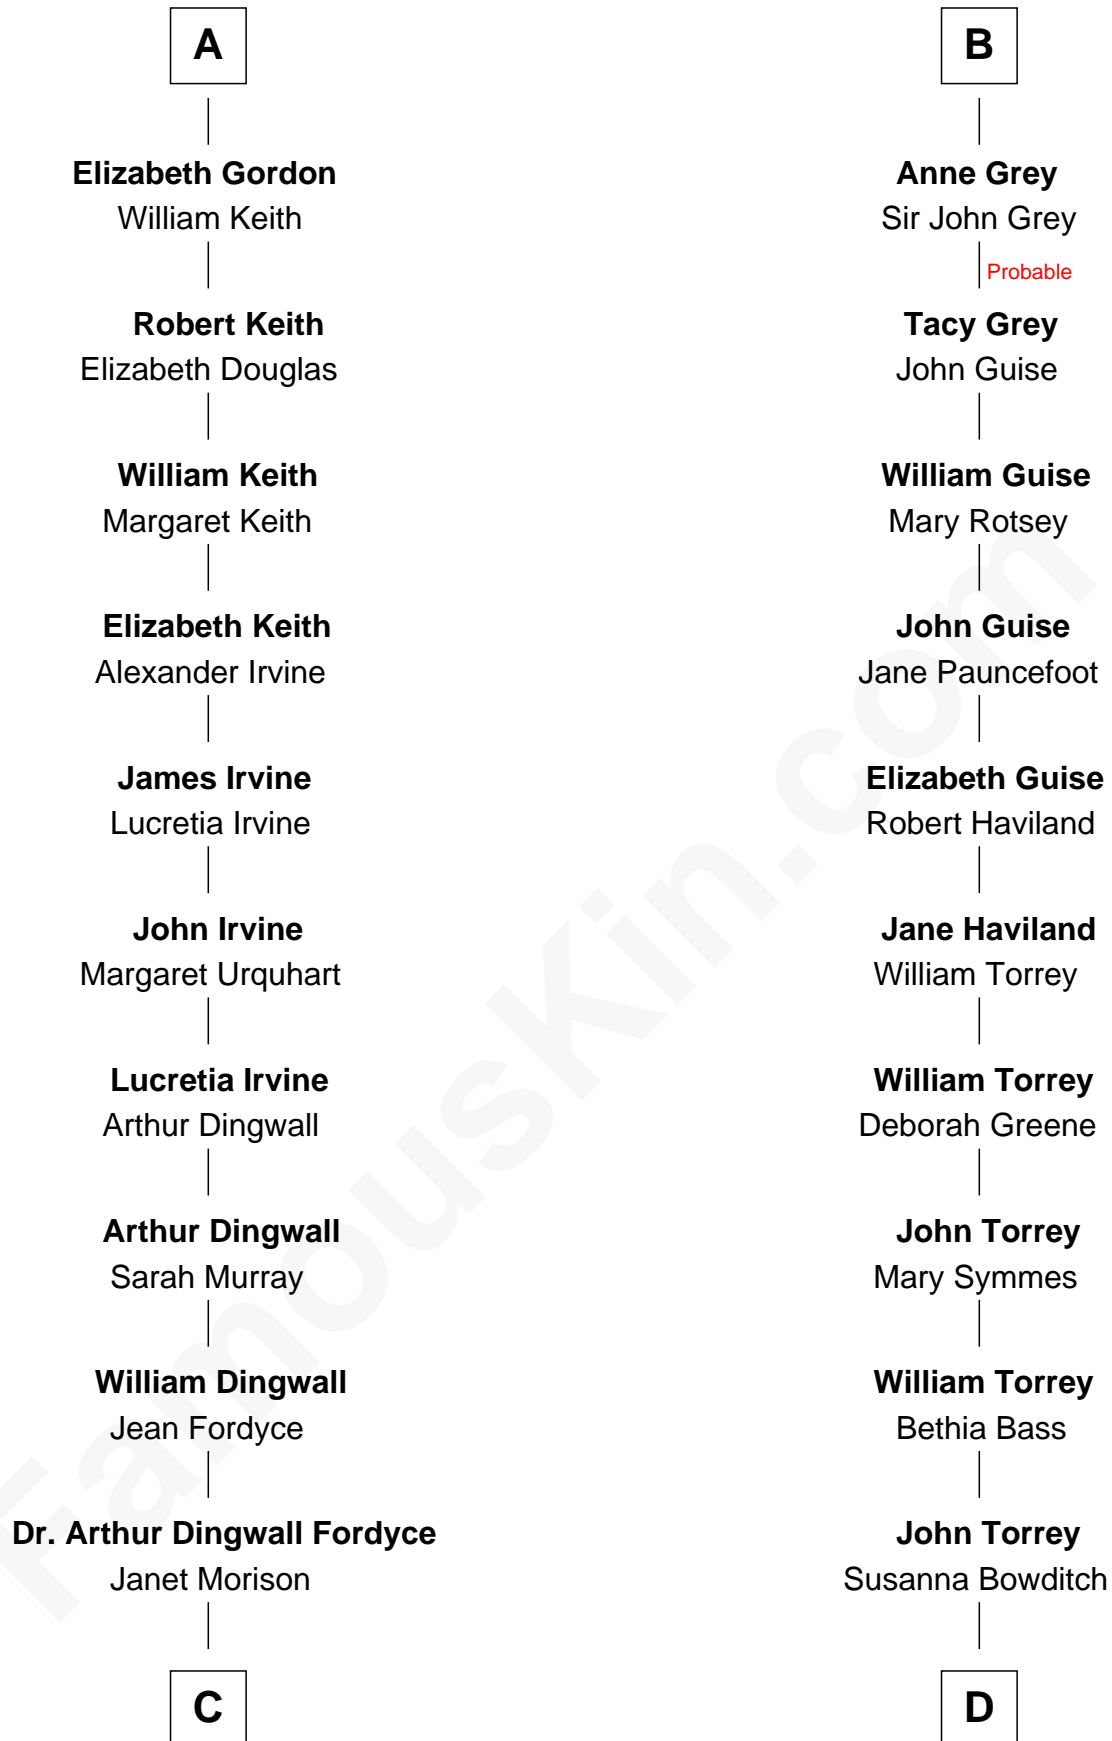

FamousKin.com

Relationship Chart of

Alan Turing

WWII Codebreaker of Nazi Enigma Machine

18th cousin 3 times removed of

John Torrey

Co-founder, NY Academy of Science

C

Agnes Dingwall Fordyce

Alexander Fraser

Jean Stewart Fraser

John Robert Turing

Rev. John Robert Turing

Fanny Montague Boyd

Julius Matheson Turing

Ethel Sara Stoney