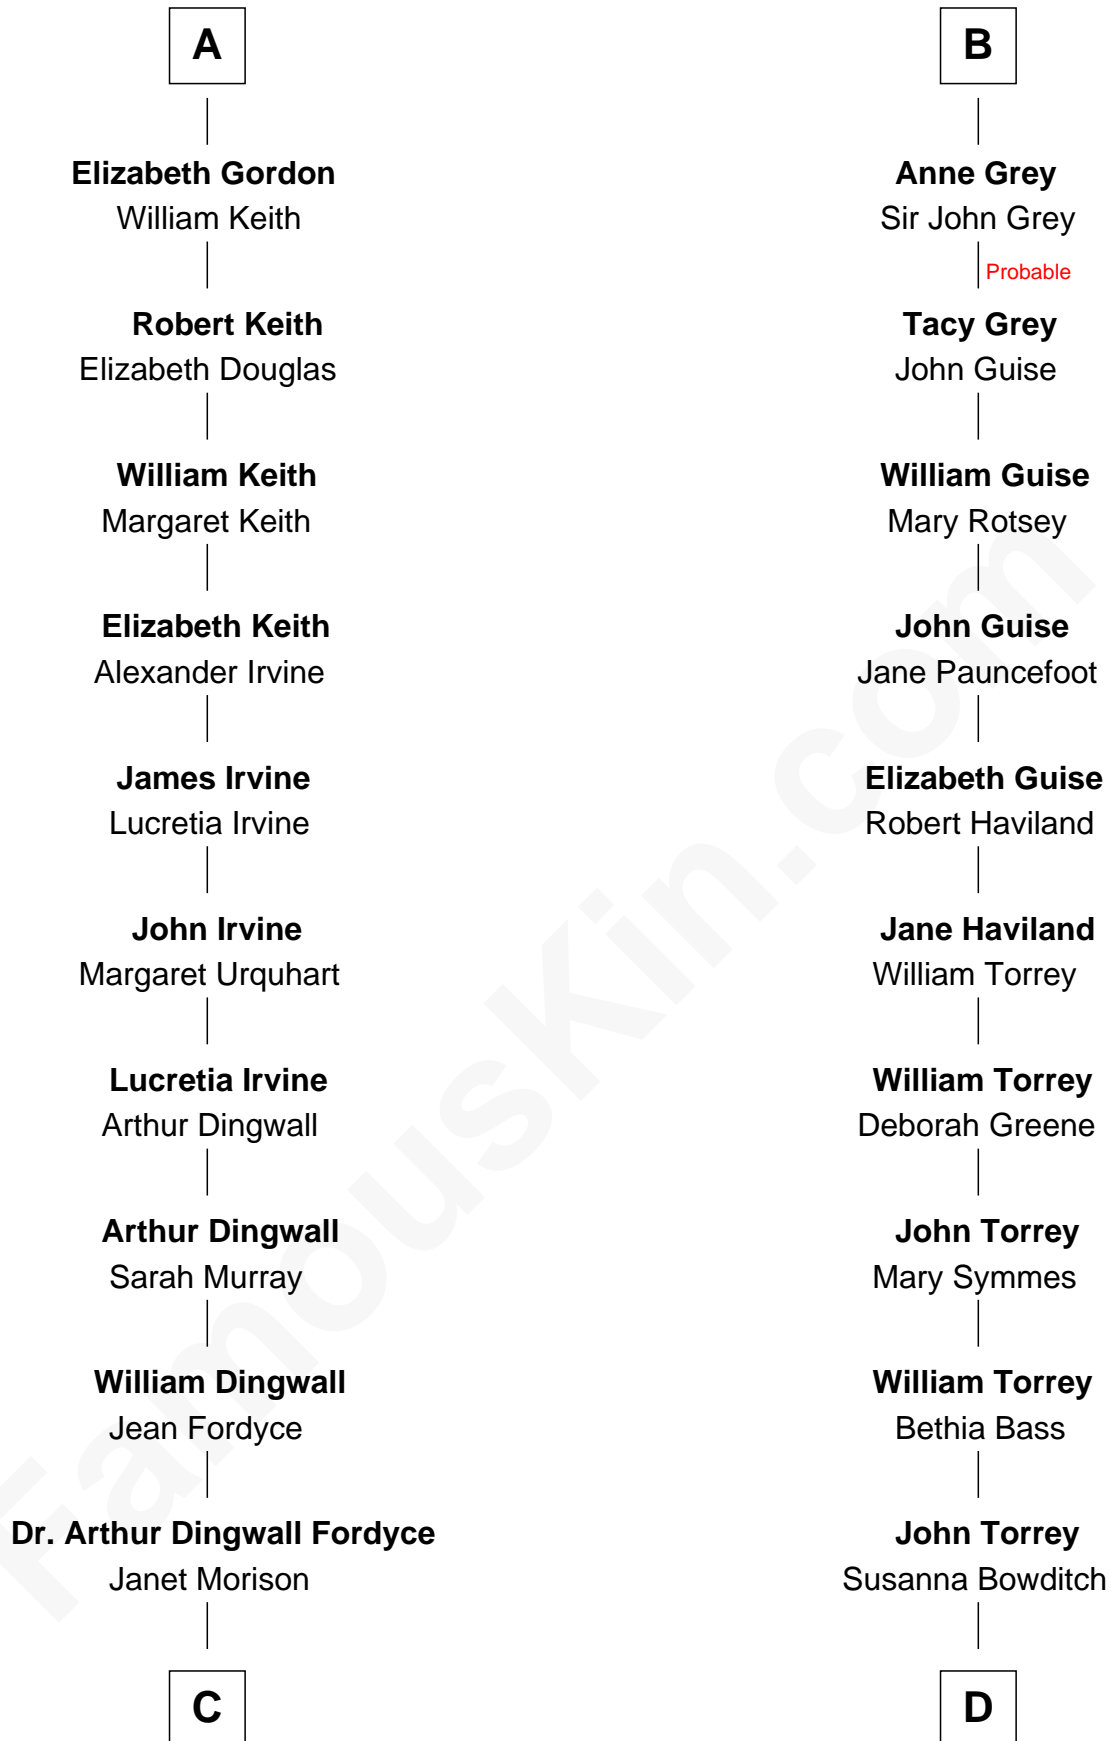

FamousKin.com

Relationship Chart of

Alan Turing

WWII Codebreaker of Nazi Enigma Machine

18th cousin 3 times removed of

John Torrey

Co-founder, NY Academy of Science

C

Agnes Dingwall Fordyce
Alexander Fraser

Jean Stewart Fraser
John Robert Turing

Rev. John Robert Turing
Fanny Montague Boyd

Julius Matheson Turing
Ethel Sara Stoney

Alan Turing
WWII Codebreaker of Nazi Enigma Machine