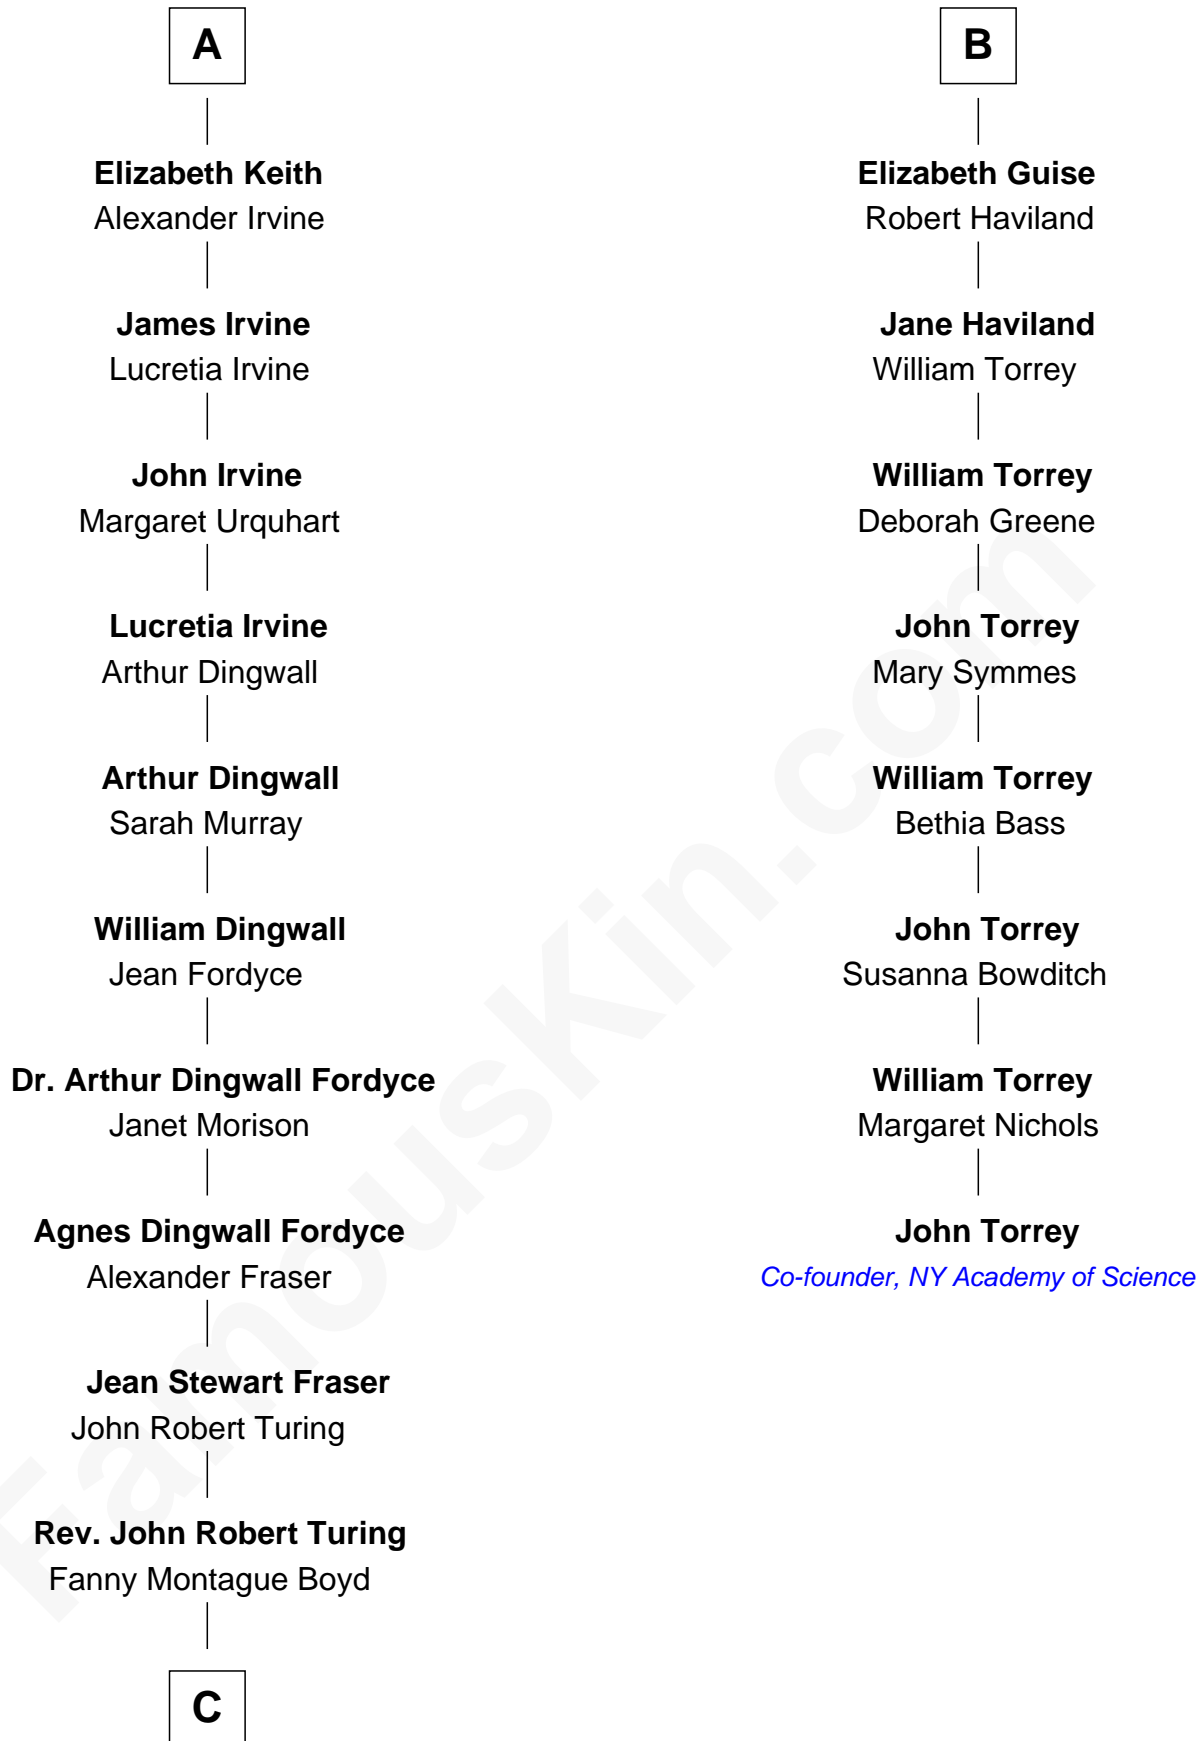

FamousKin.com

Relationship Chart of

Alan Turing

WWII Codebreaker of Nazi Enigma Machine

14th cousin 4 times removed of

John Torrey

Co-founder, NY Academy of Science

C

Julius Matheson Turing

Ethel Sara Stoney

Alan Turing

WWII Codebreaker of Nazi Enigma Machine

FamousKin.com