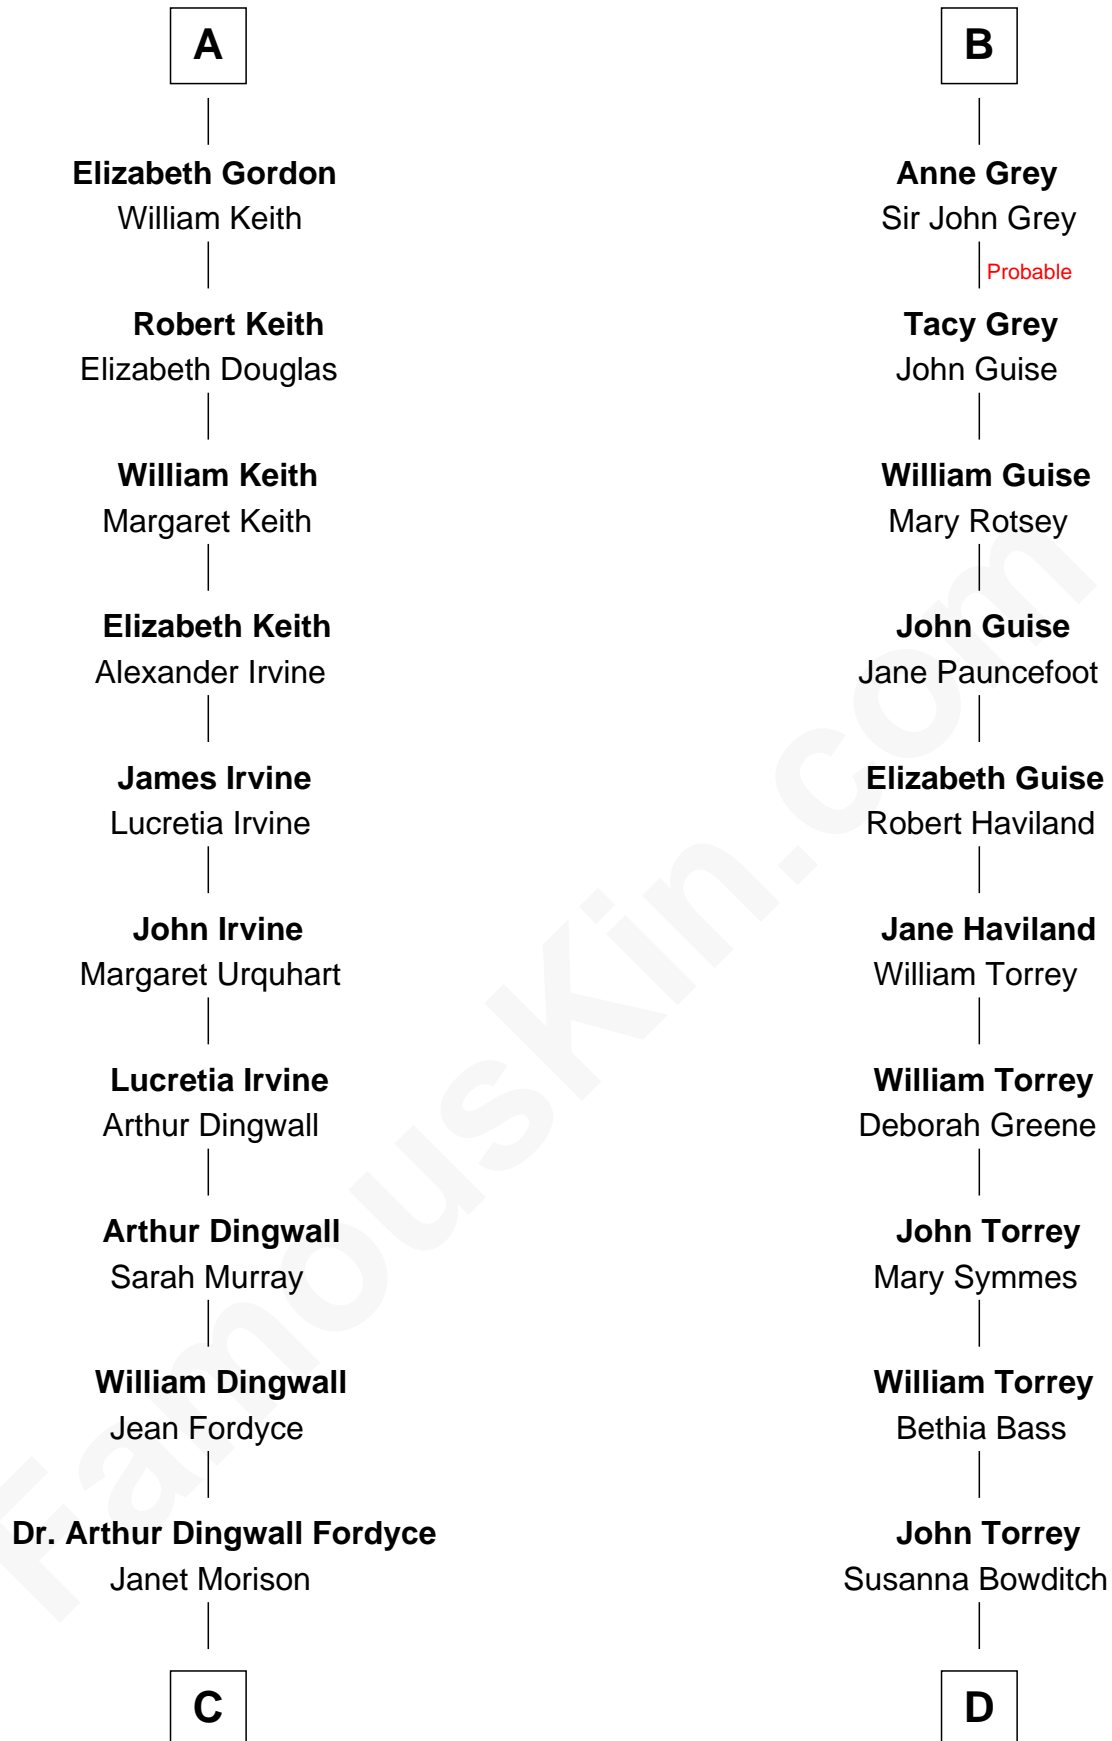

## Relationship Chart of

### Alan Turing

WWII Codebreaker of Nazi Enigma Machine

18th cousin 3 times removed of

### John Torrey

Co-founder, NY Academy of Science

**C**

**Agnes Dingwall Fordyce**  
Alexander Fraser

**Jean Stewart Fraser**  
John Robert Turing

**Rev. John Robert Turing**  
Fanny Montague Boyd

**Julius Matheson Turing**  
Ethel Sara Stoney