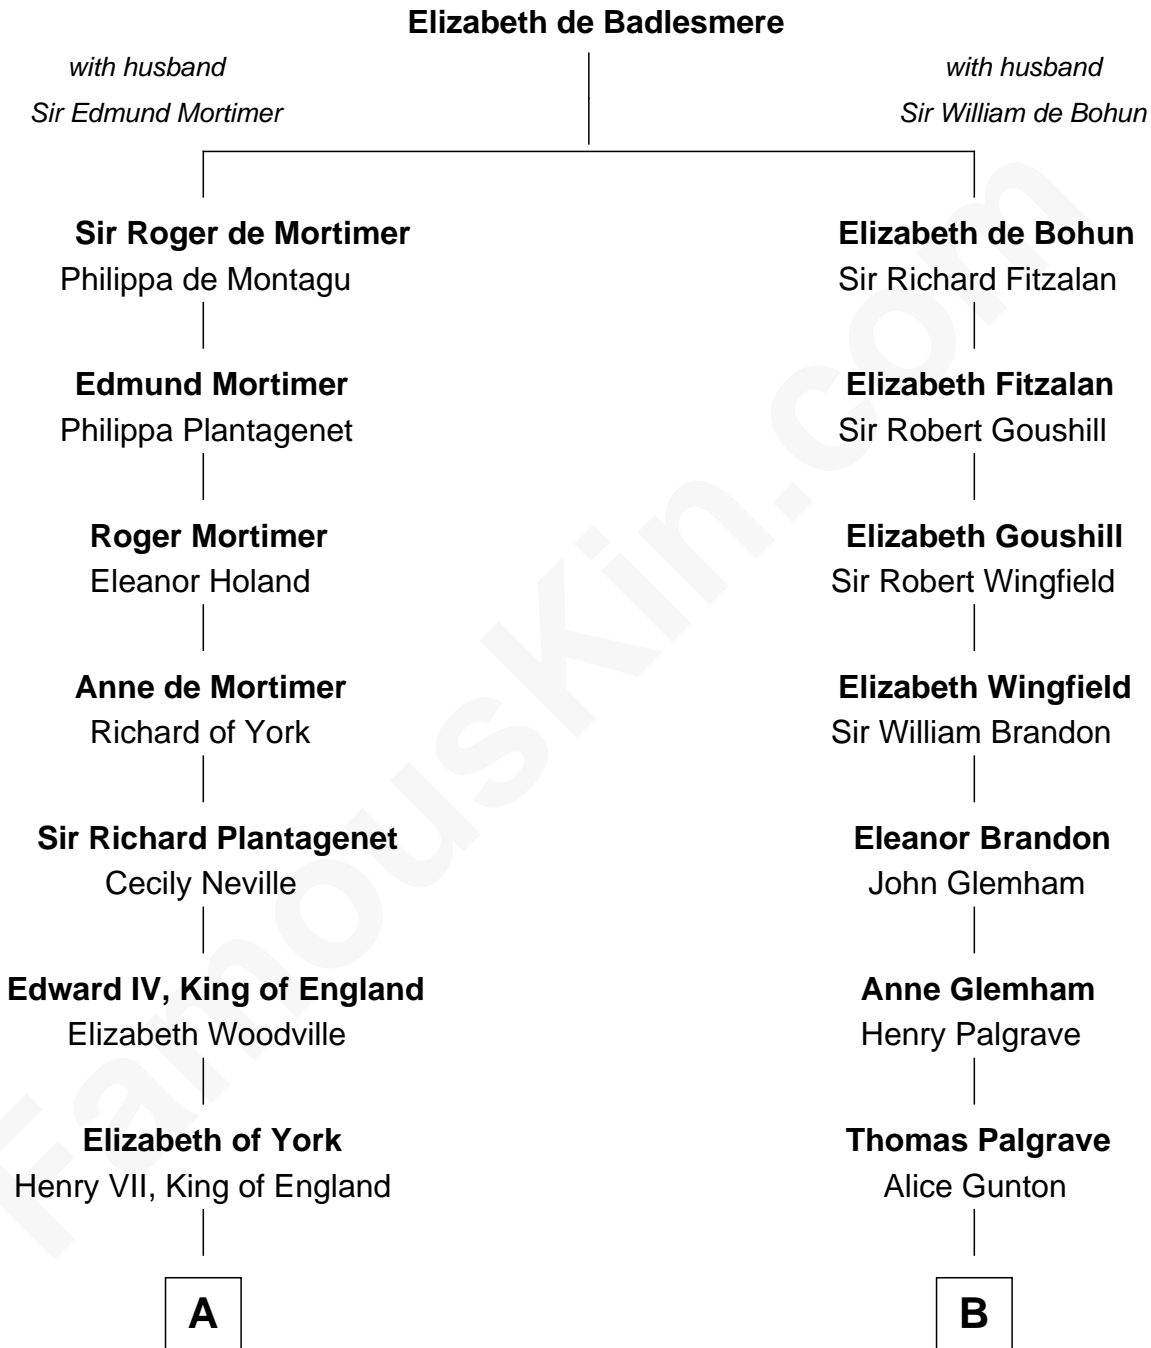

Roger Sherman

Signer of the Declaration of Independence