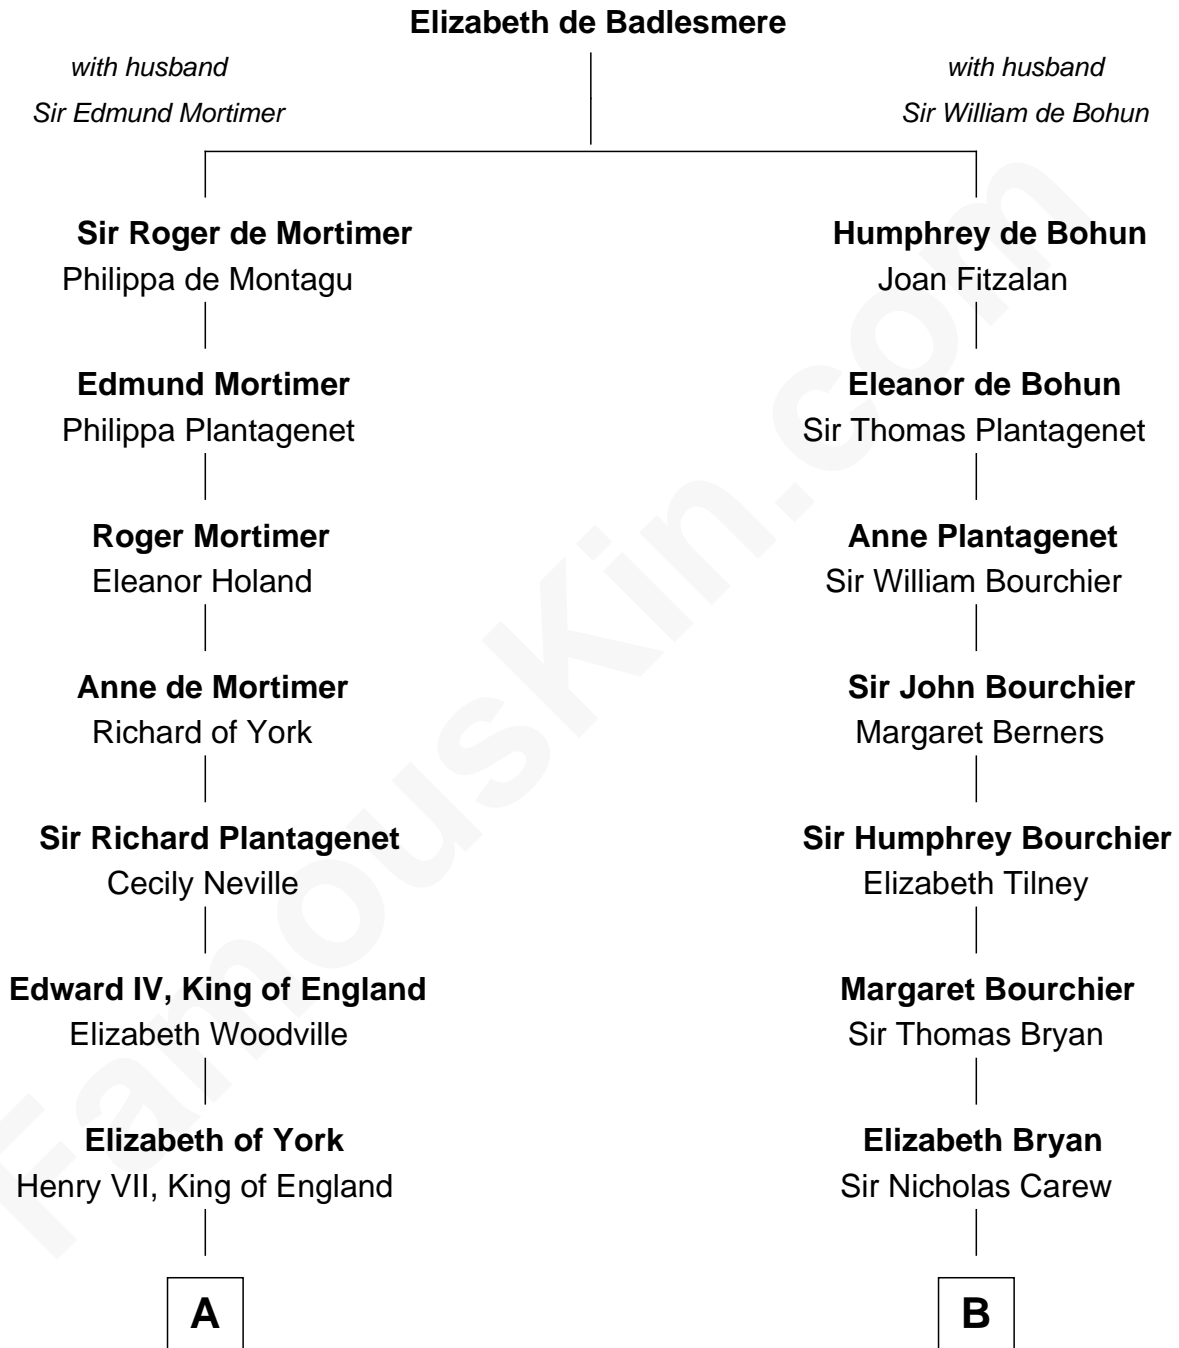

Robert Treat Paine

Signer of the Declaration of Independence