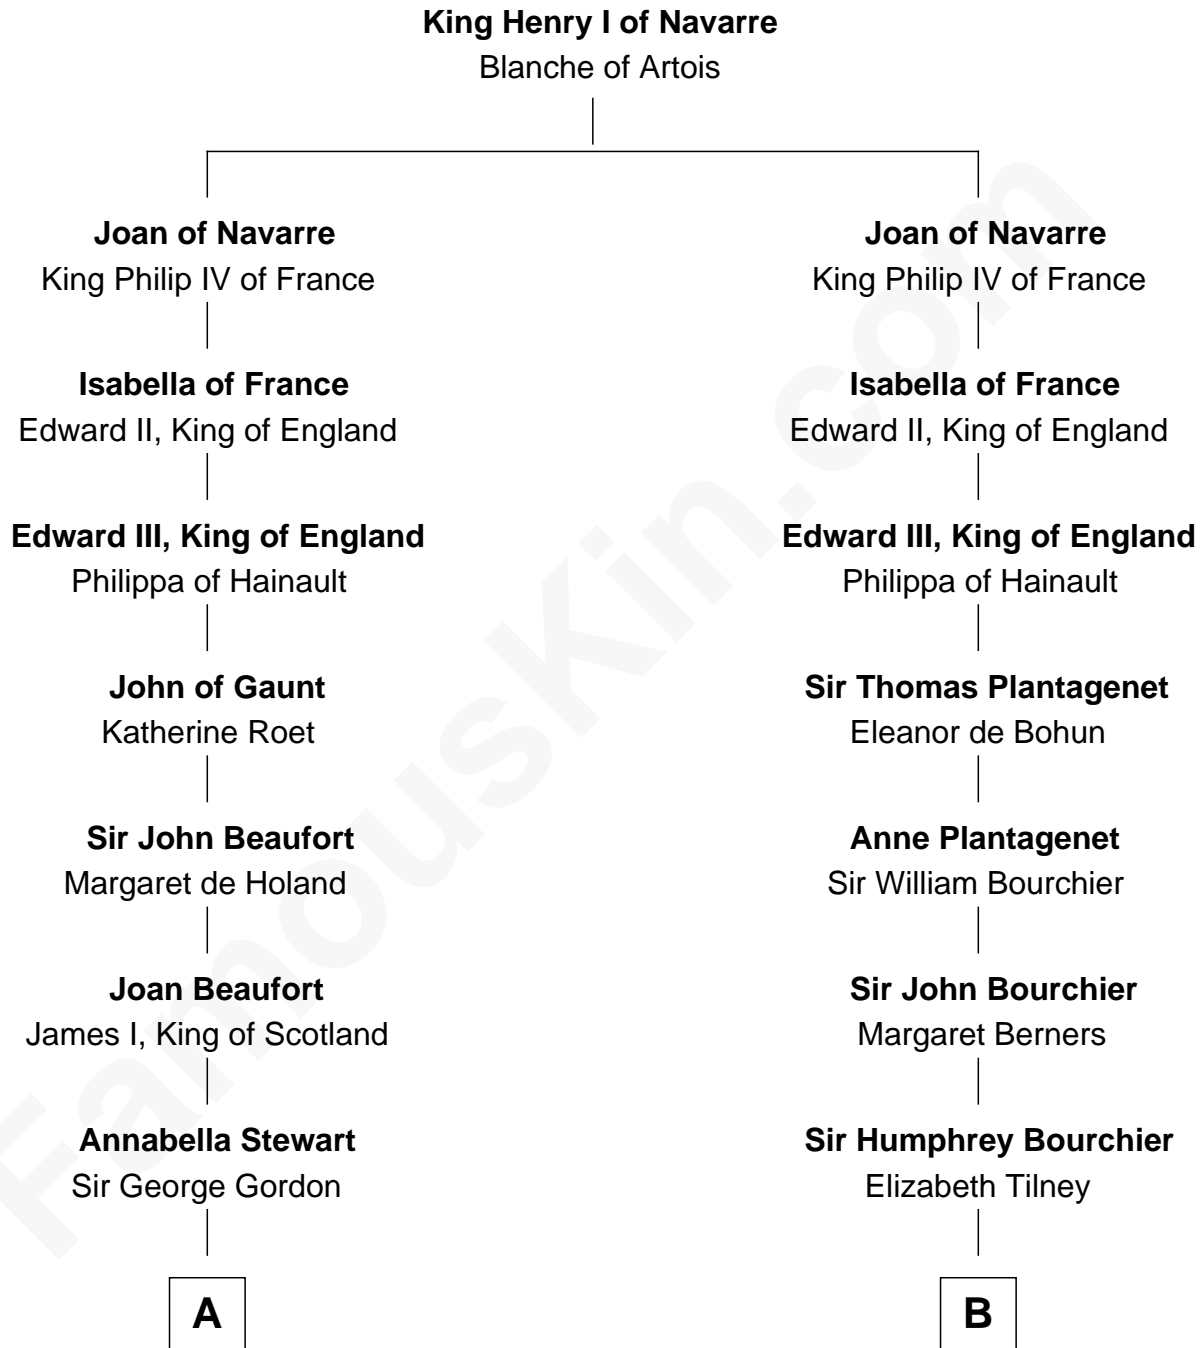

FamousKin.com

Relationship Chart of

Alan Turing

WWII Codebreaker of Nazi Enigma Machine

16th cousin 5 times removed of

Robert Treat Paine

Signer of the Declaration of Independence

C

Agnes Dingwall Fordyce

Alexander Fraser

Jean Stewart Fraser

John Robert Turing

Rev. John Robert Turing

Fanny Montague Boyd

Julius Matheson Turing

Ethel Sara Stoney