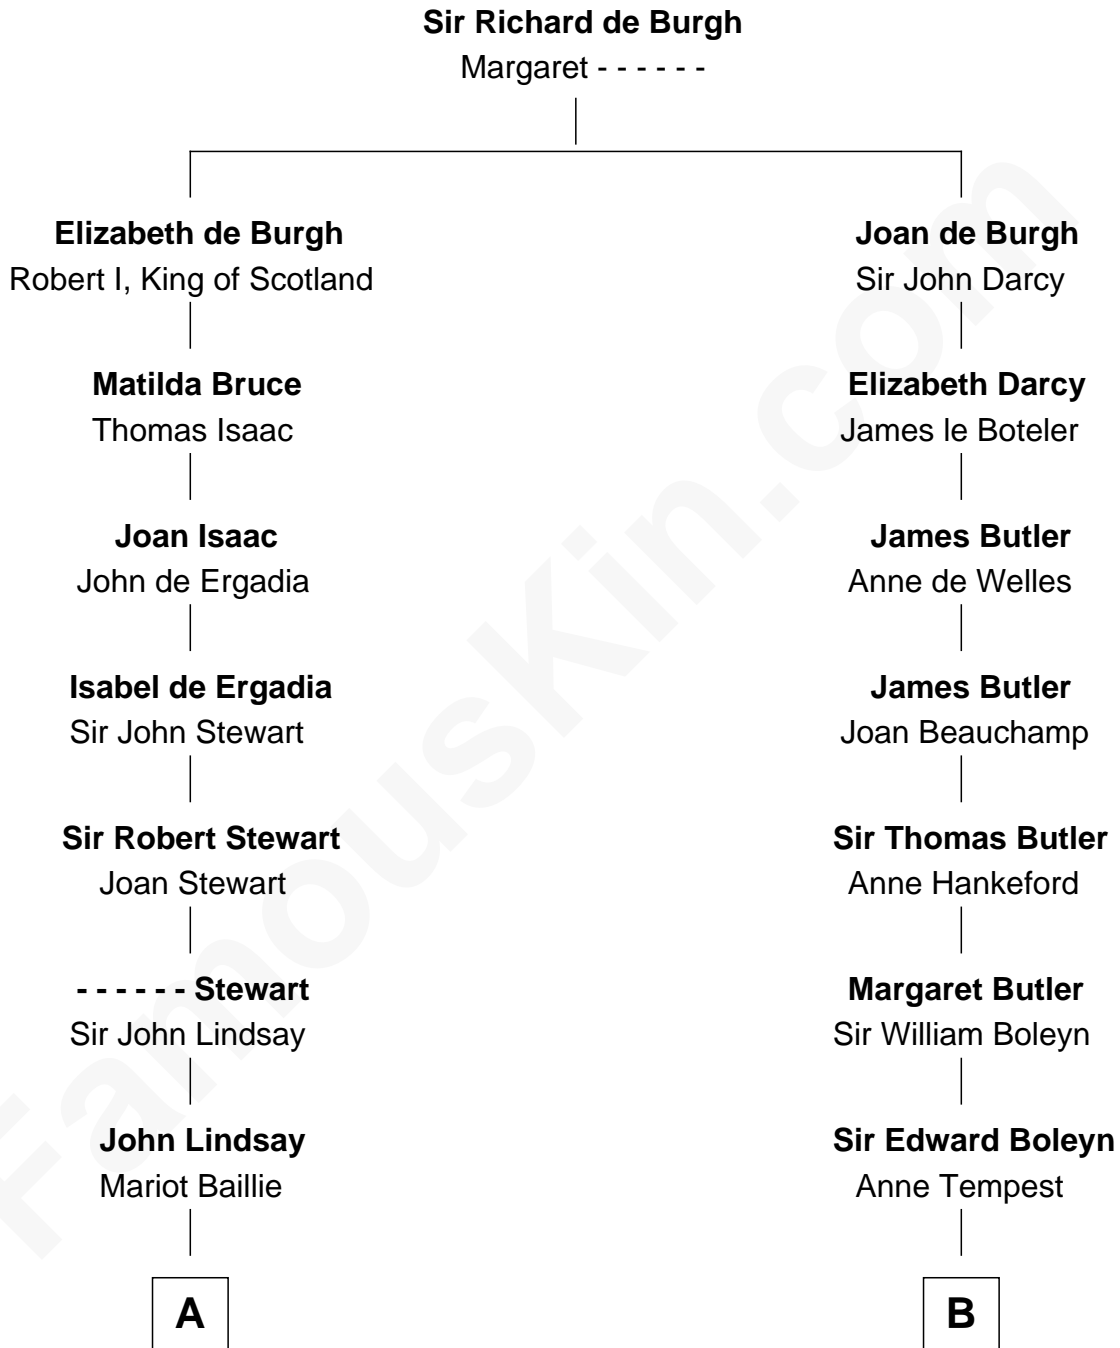

FamousKin.com

Relationship Chart of

Alan Turing

WWII Codebreaker of Nazi Enigma Machine

15th cousin 5 times removed of

William Floyd

Signer of the Declaration of Independence

C

John Robert Turing
Jean Stewart Fraser

Rev. John Robert Turing
Fanny Montague Boyd

Julius Matheson Turing
Ethel Sara Stoney

Alan Turing

WWII Codebreaker of Nazi Enigma Machine

FamousKin.com