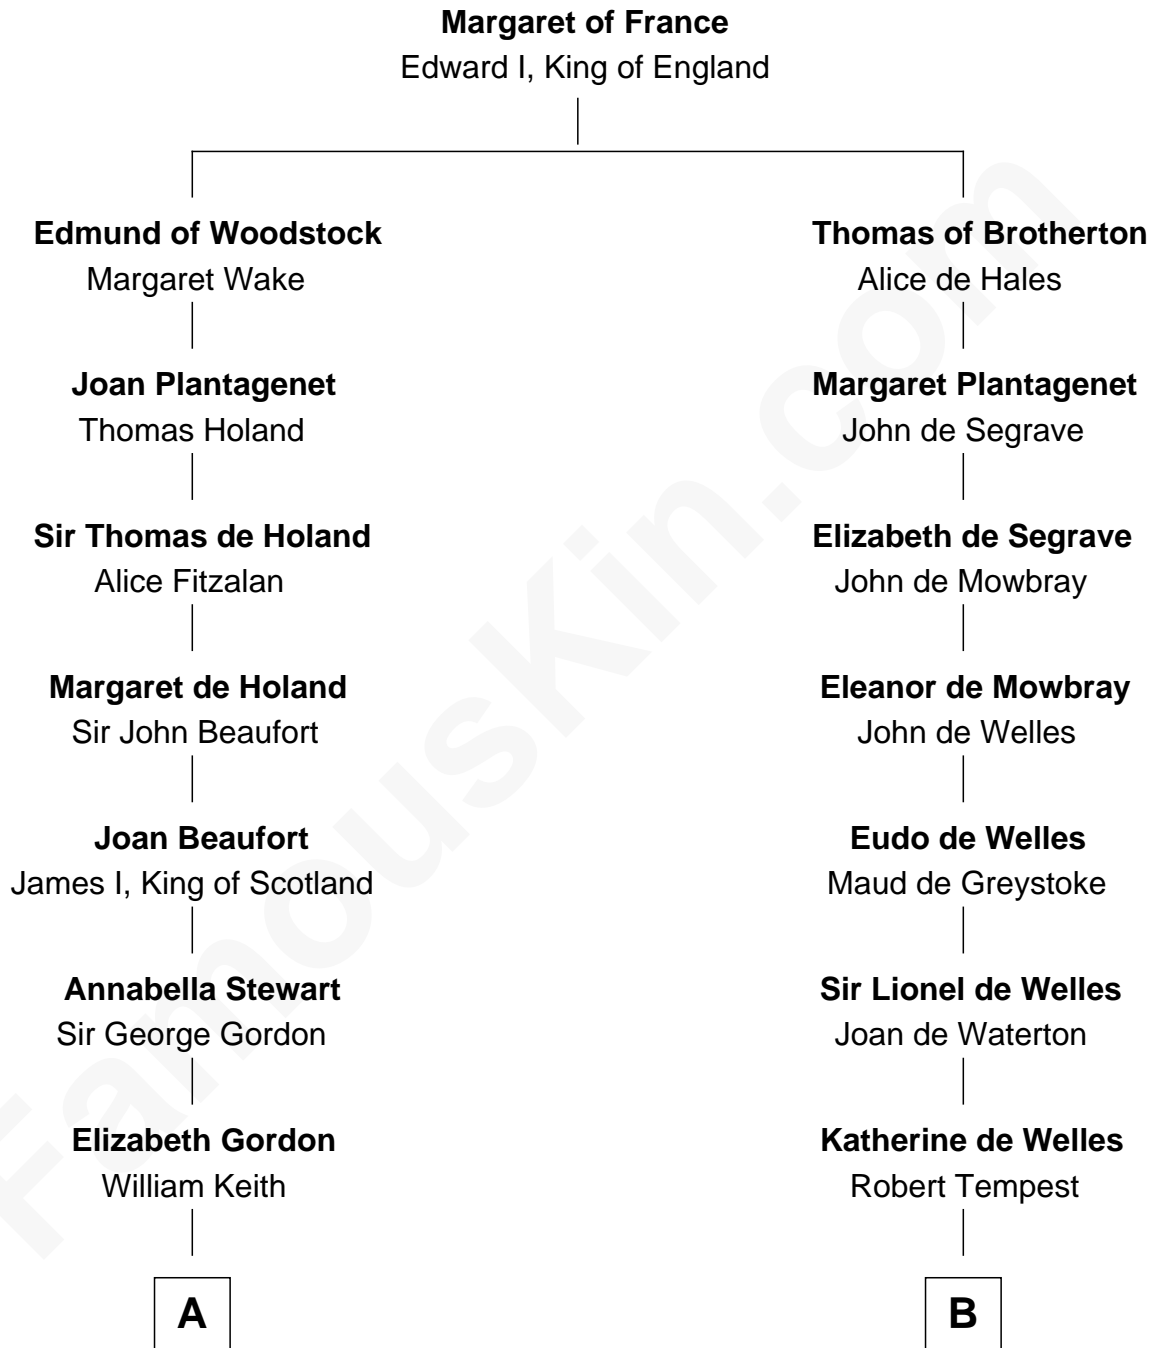

FamousKin.com

Relationship Chart of

Alan Turing

WWII Codebreaker of Nazi Enigma Machine

17th cousin 3 times removed of

William Floyd

Signer of the Declaration of Independence

C

—
Jean Stewart Fraser

John Robert Turing

—
Rev. John Robert Turing

Fanny Montague Boyd

—
Julius Matheson Turing

Ethel Sara Stoney

—
Alan Turing

WWII Codebreaker of Nazi Enigma Machine