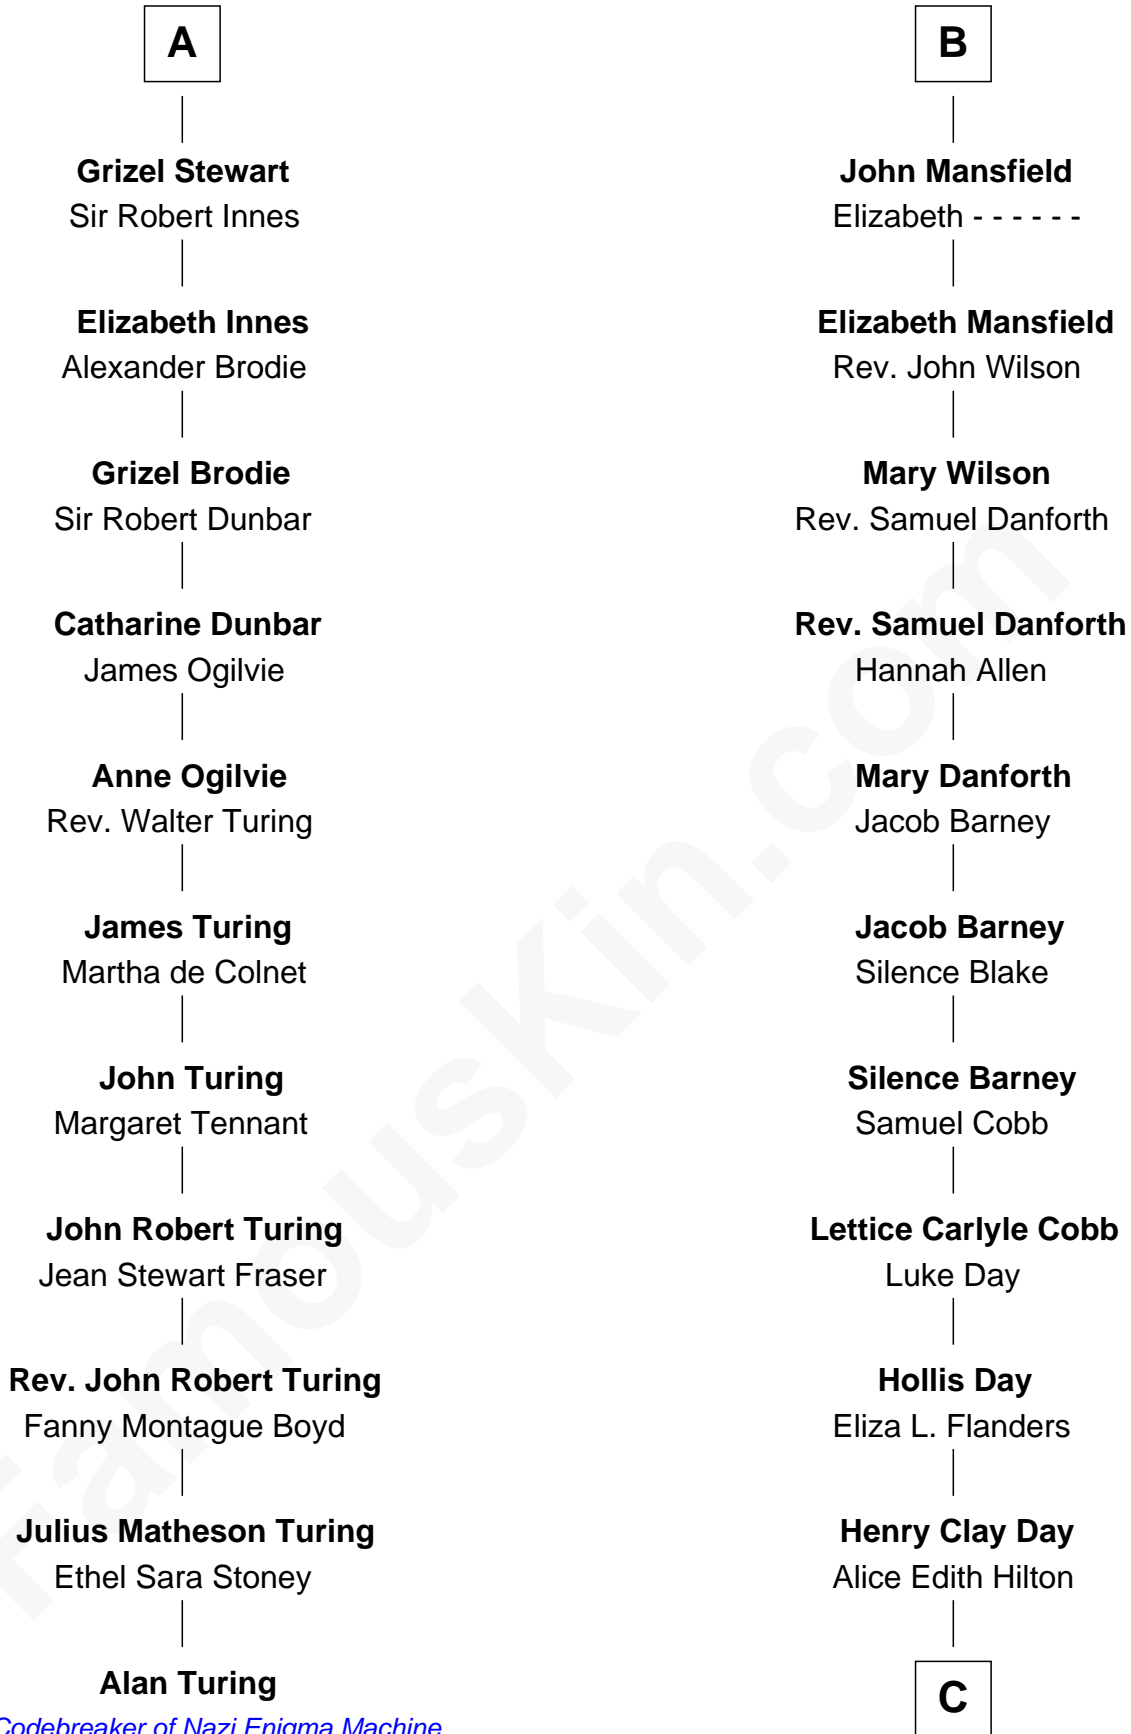

FamousKin.com

Relationship Chart of

Alan Turing

WWII Codebreaker of Nazi Enigma Machine

17th cousin 1 time removed of

Sandra Day O'Connor

First Female U.S. Supreme Court Justice

C

Henry R. Day
Ada Mae Wilkey

Sandra Day O'Connor
U.S. Supreme Court Justice

FamousKin.com