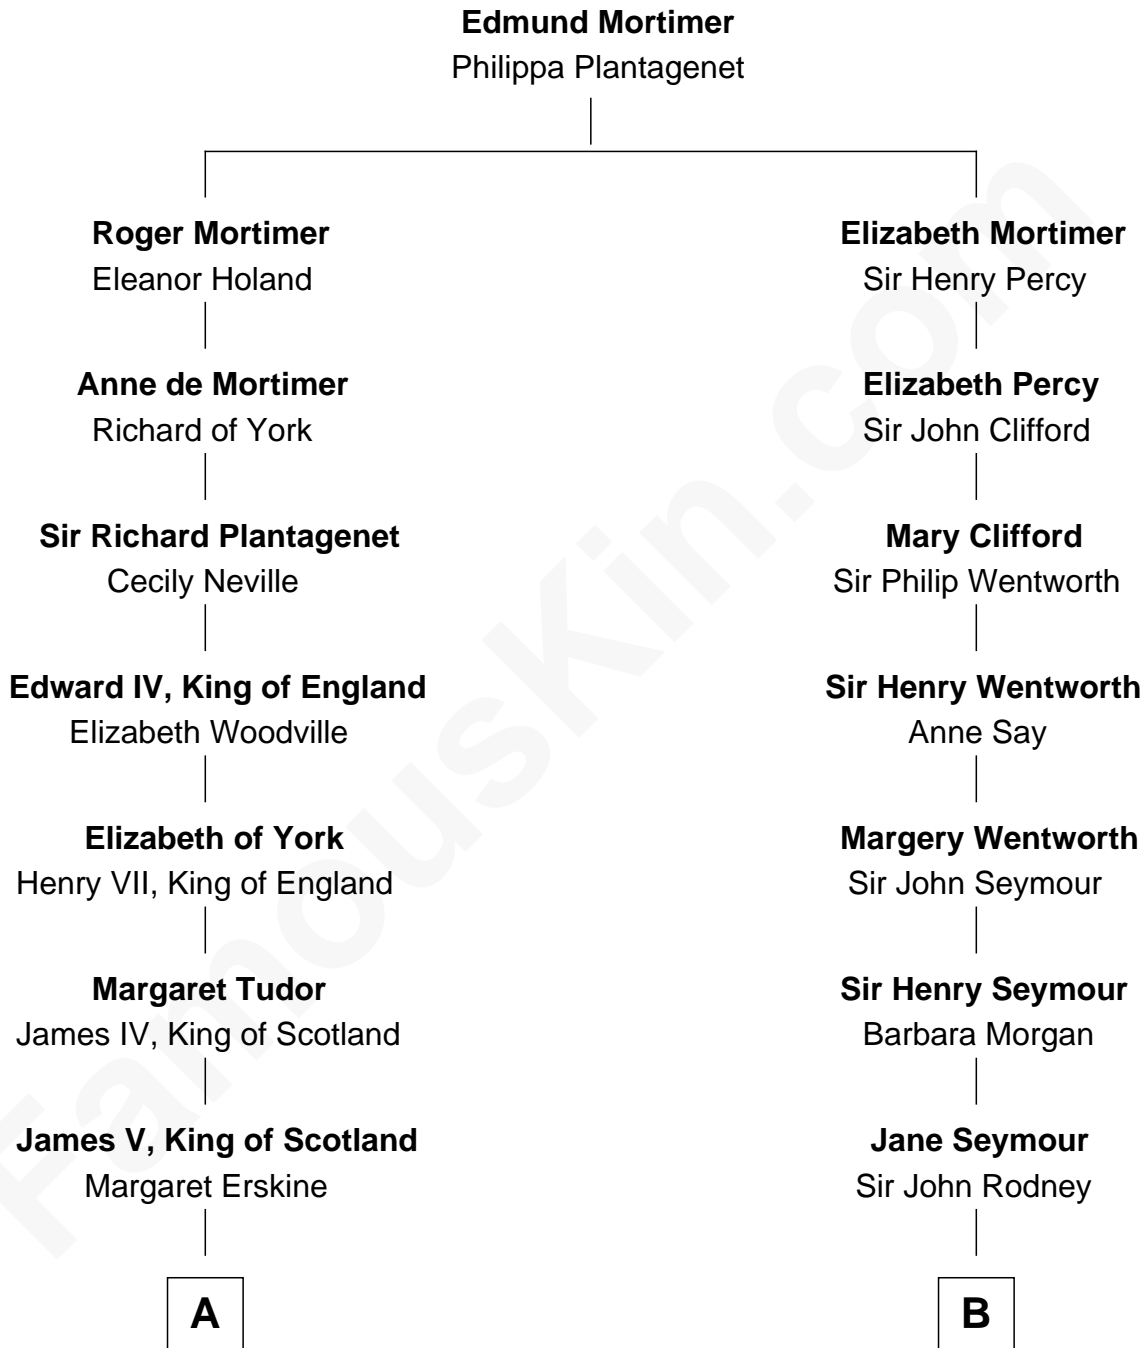

Caesar Rodney

Signer of the Declaration of Independence