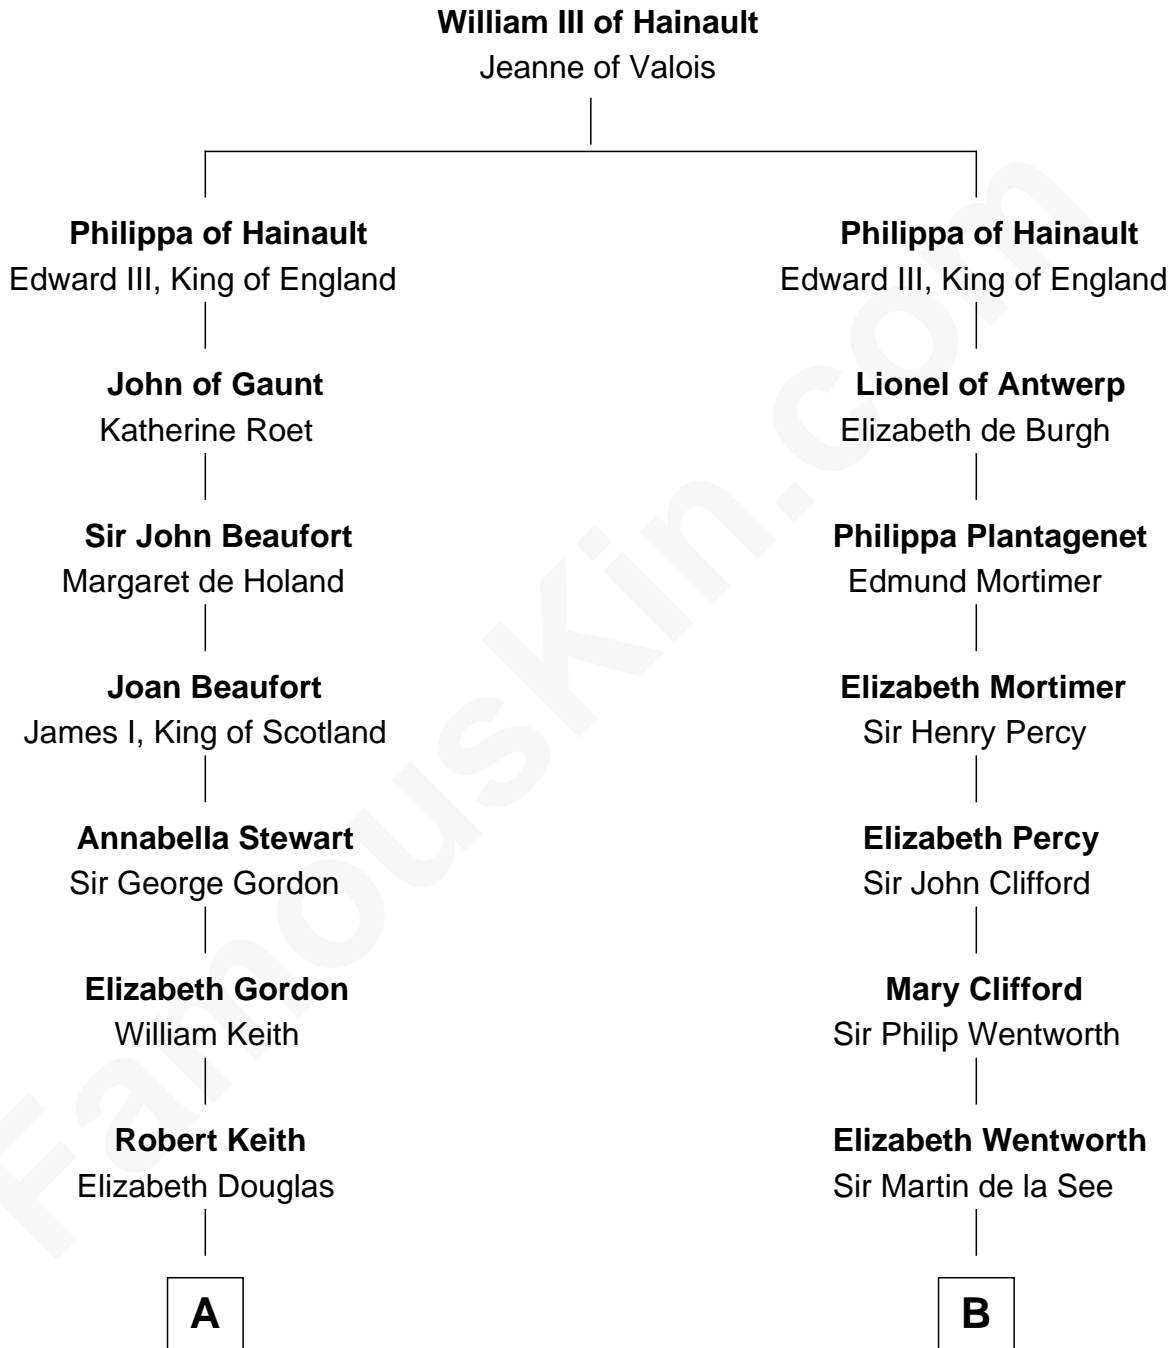

FamousKin.com Relationship Chart of

Alan Turing

WWII Codebreaker of Nazi Enigma Machine

19th cousin 2 times removed of

Roy Rogers

Cowboy movie actor and singer

C

Rev. John Robert Turing

Fanny Montague Boyd

Julius Matheson Turing

Ethel Sara Stoney

Alan Turing

WWII Codebreaker of Nazi Enigma Machine

D

Moses Kibbe

Sarah Everman