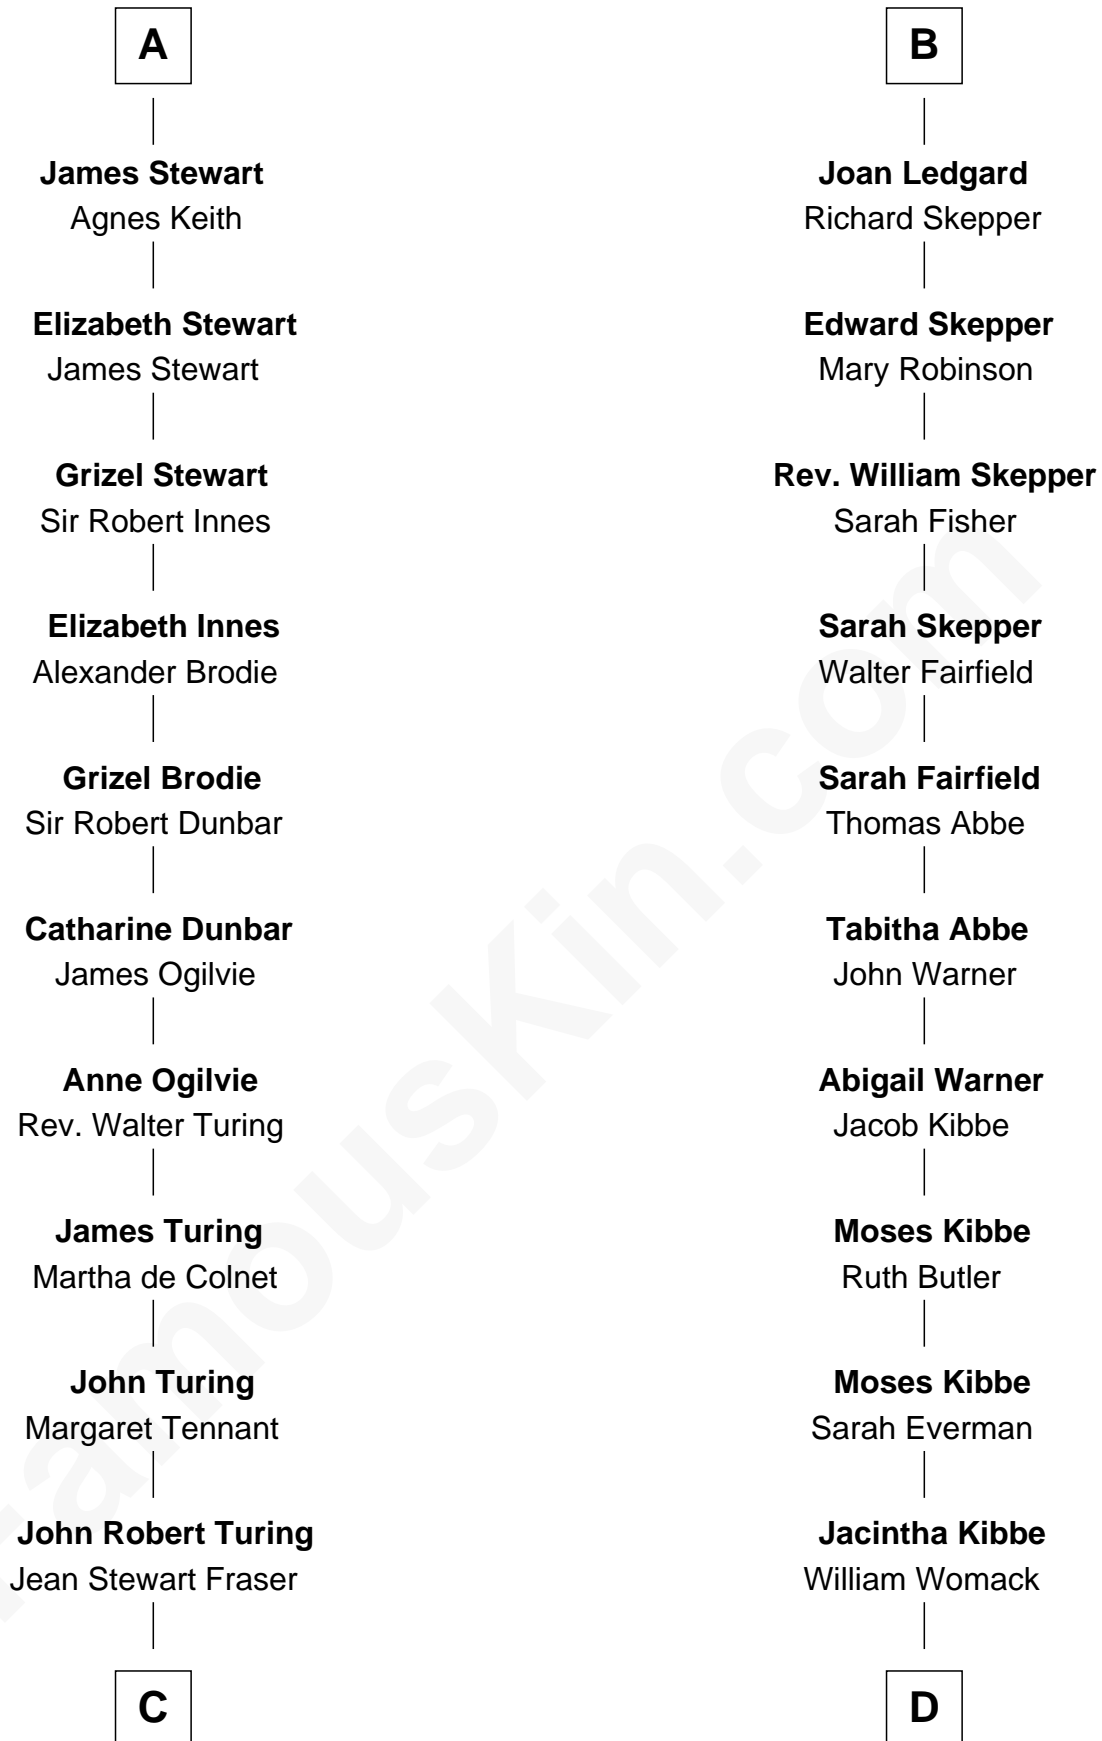

FamousKin.com Relationship Chart of

Alan Turing

WWII Codebreaker of Nazi Enigma Machine

19th cousin of

Roy Rogers

Cowboy movie actor and singer

C

Rev. John Robert Turing

Fanny Montague Boyd

Julius Matheson Turing

Ethel Sara Stoney

Alan Turing

WWII Codebreaker of Nazi Enigma Machine

D

Archer Womack

Patricia Adeline Hatchett