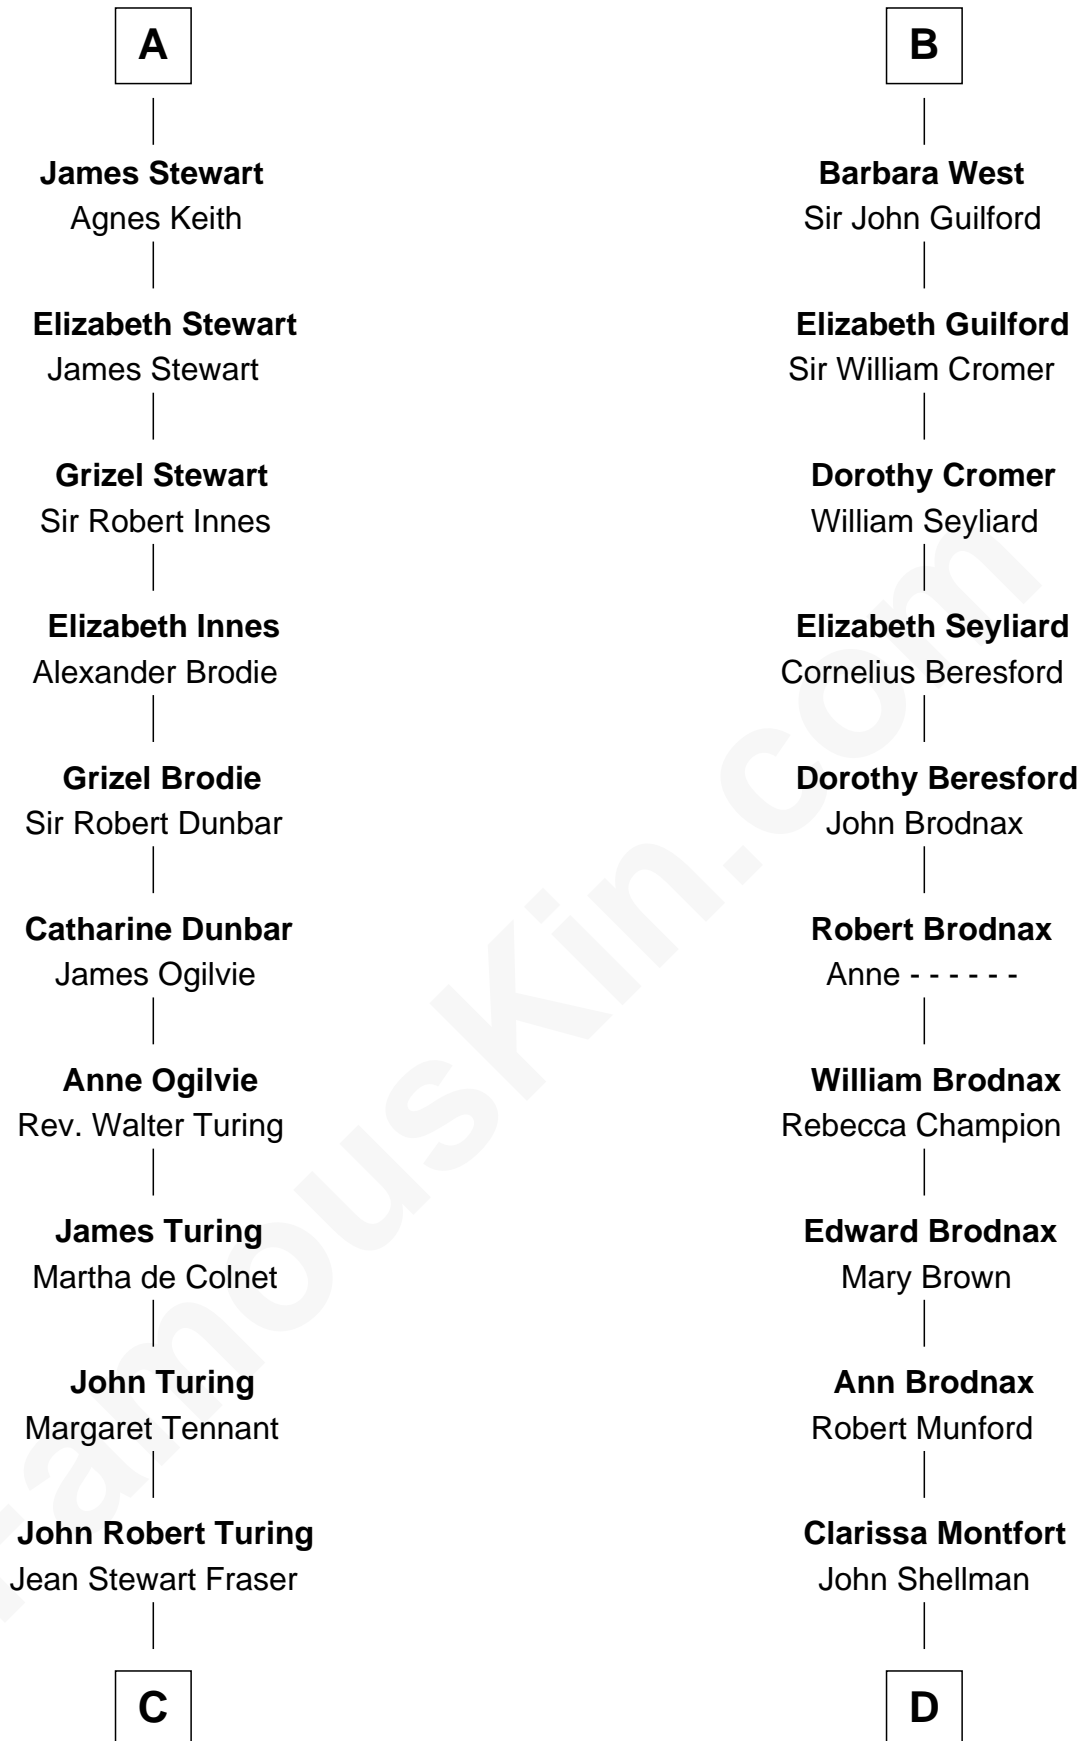

## Relationship Chart of

### Alan Turing

WWII Codebreaker of Nazi Enigma Machine

19th cousin 2 times removed of

**George H. W. Bush**  
41st U.S. President

**C**

**Rev. John Robert Turing**  
Fanny Montague Boyd

**Julius Matheson Turing**  
Ethel Sara Stoney

**Alan Turing**

*WWII Codebreaker of Nazi Enigma Machine*

**D**

**Susan Montfort Shellman**  
Samuel Howard Fay

**Harriet Eleanor Fay**  
Rev. James Smith Bush

**Samuel Prescott Bush**  
Flora Sheldon

**Prescott Sheldon Bush**  
Dorothy Wear Walker