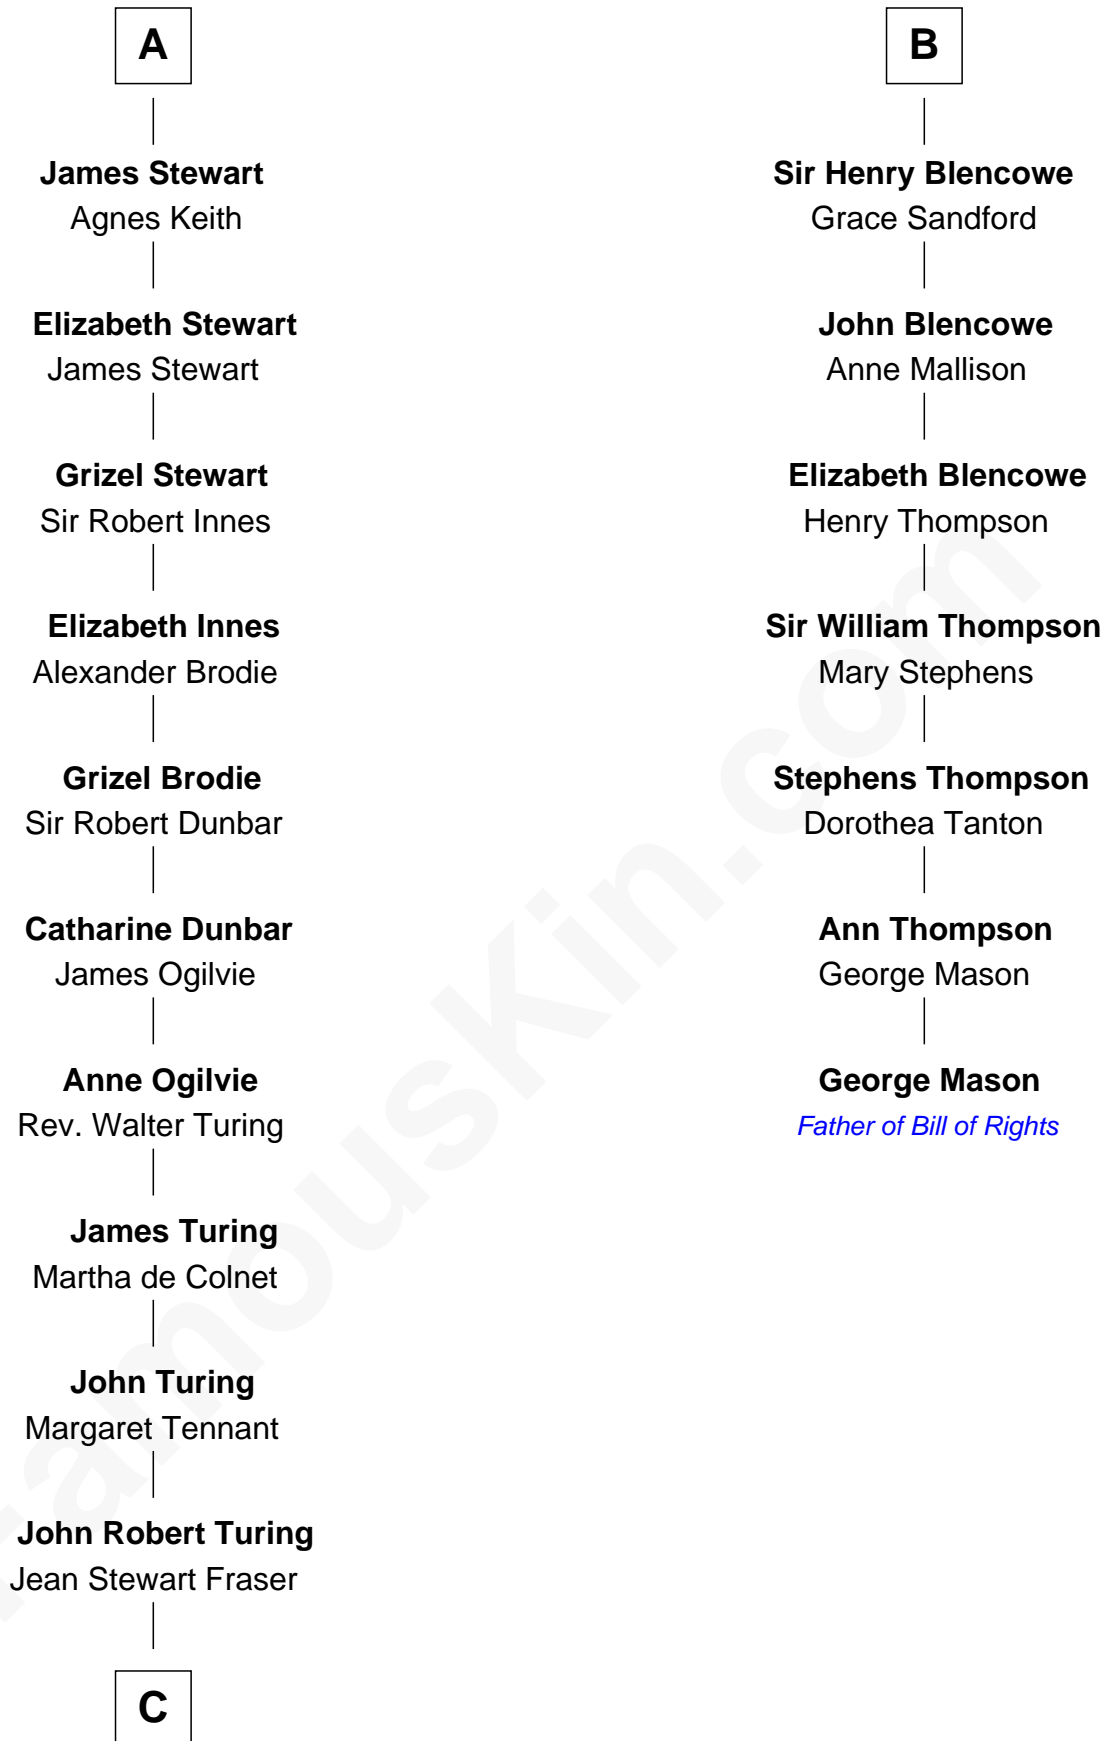

FamousKin.com

Relationship Chart of

Alan Turing

WWII Codebreaker of Nazi Enigma Machine

13th cousin 6 times removed of

George Mason

Father of the U.S. Bill of Rights

C

—
Rev. John Robert Turing

Fanny Montague Boyd

—
Julius Matheson Turing

Ethel Sara Stoney

—
Alan Turing

WWII Codebreaker of Nazi Enigma Machine

FamousKin.com