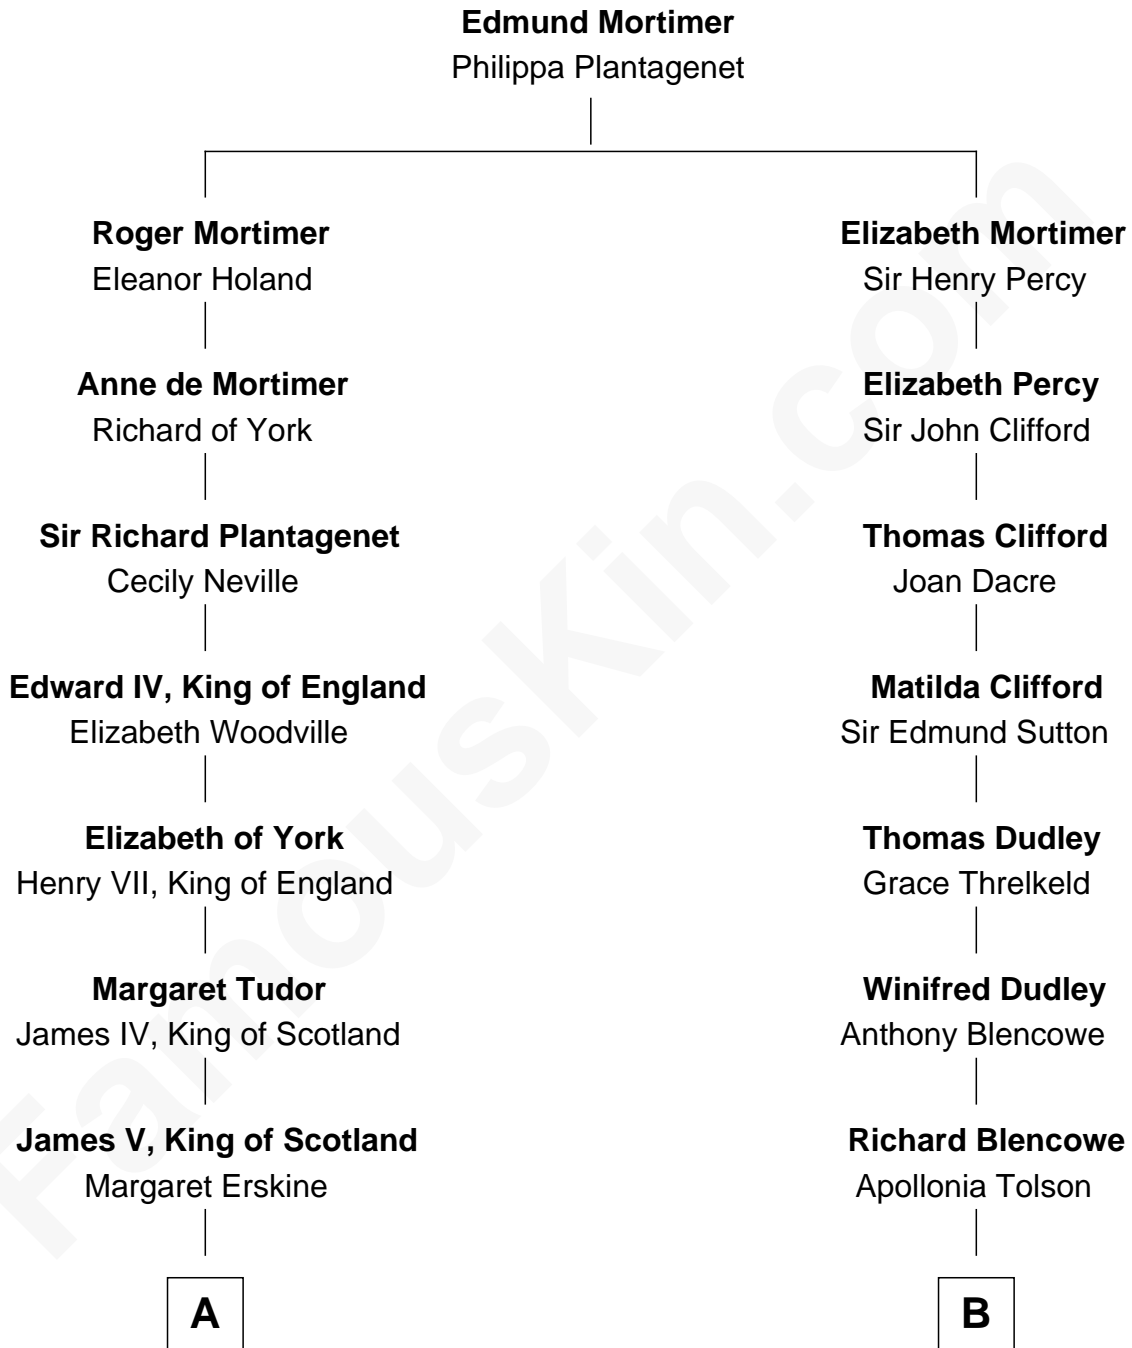

FamousKin.com

Relationship Chart of

Alan Turing

WWII Codebreaker of Nazi Enigma Machine

13th cousin 6 times removed of

George Mason

Father of the U.S. Bill of Rights

C

—
Rev. John Robert Turing

Fanny Montague Boyd

—
Julius Matheson Turing

Ethel Sara Stoney

—
Alan Turing

WWII Codebreaker of Nazi Enigma Machine

FamousKin.com