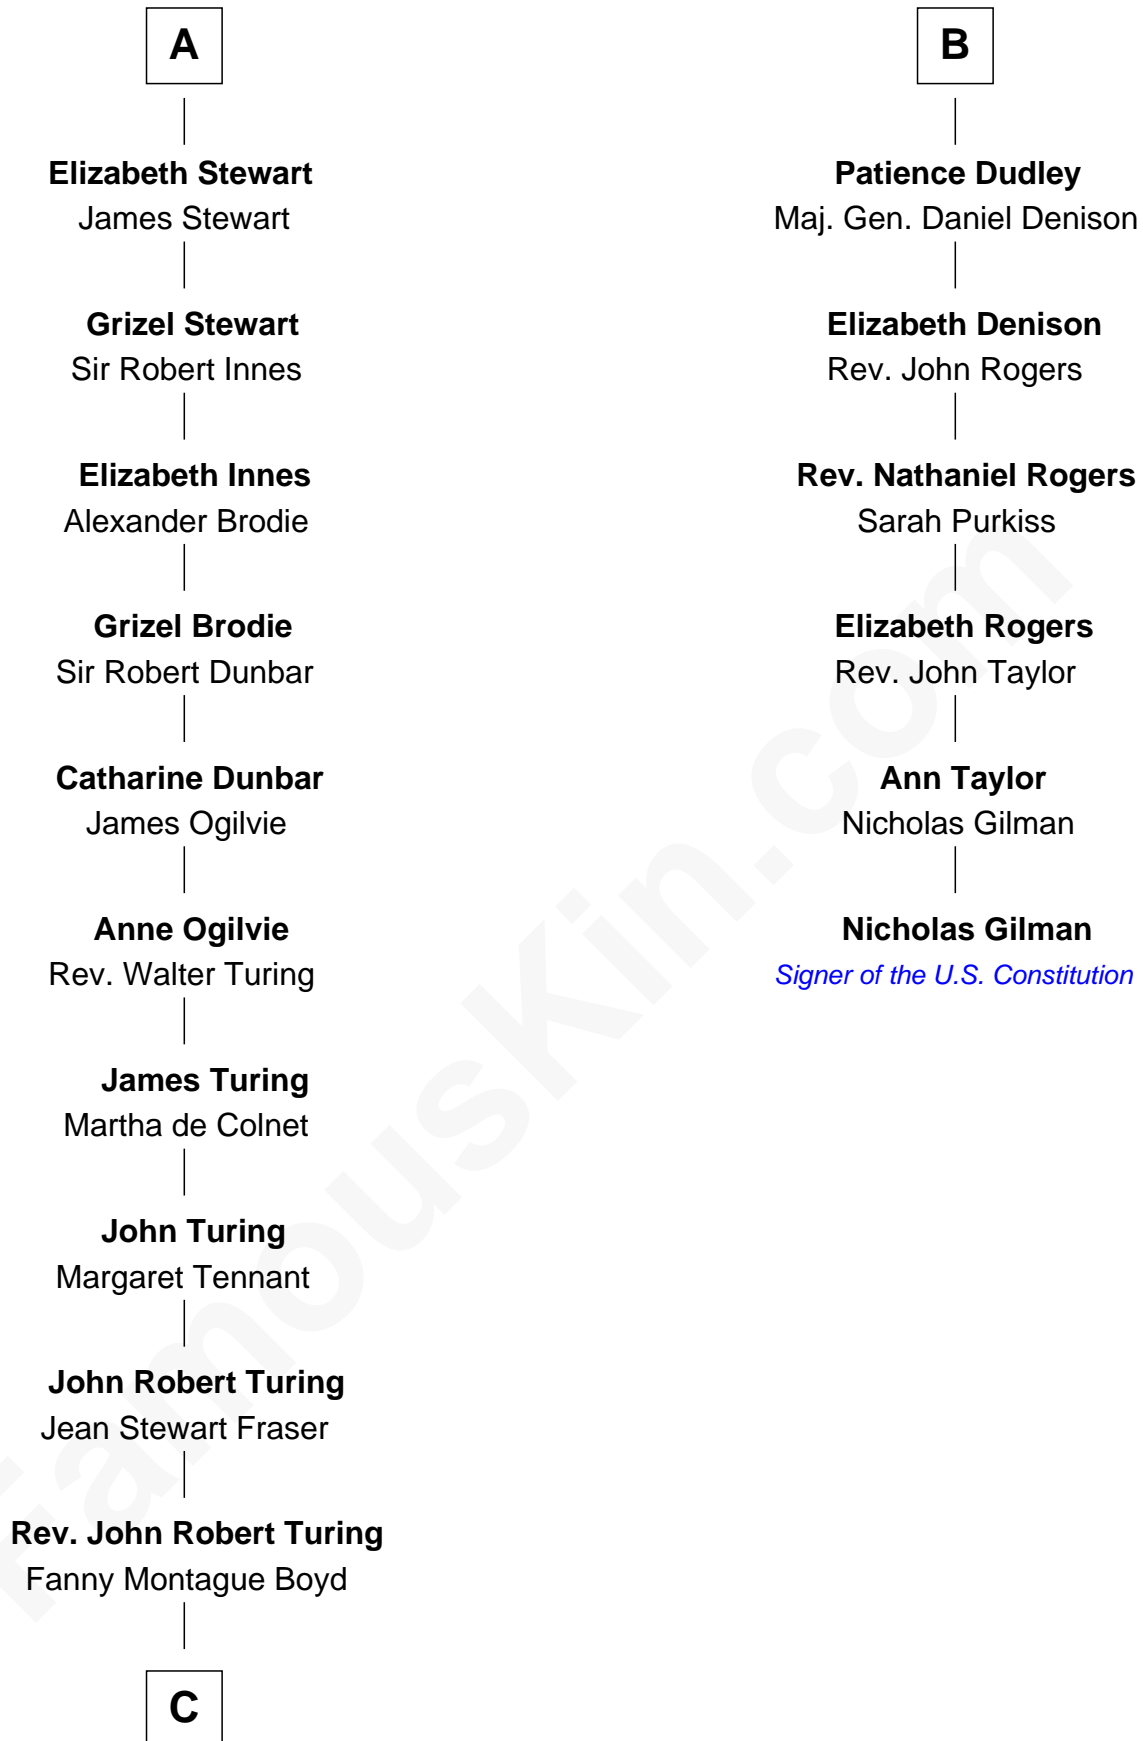

FamousKin.com

Relationship Chart of

Alan Turing

WWII Codebreaker of Nazi Enigma Machine

12th cousin 6 times removed of

Nicholas Gilman

Signer of the U.S. Constitution

C

Julius Matheson Turing

Ethel Sara Stoney

Alan Turing

WWII Codebreaker of Nazi Enigma Machine

FamousKin.com