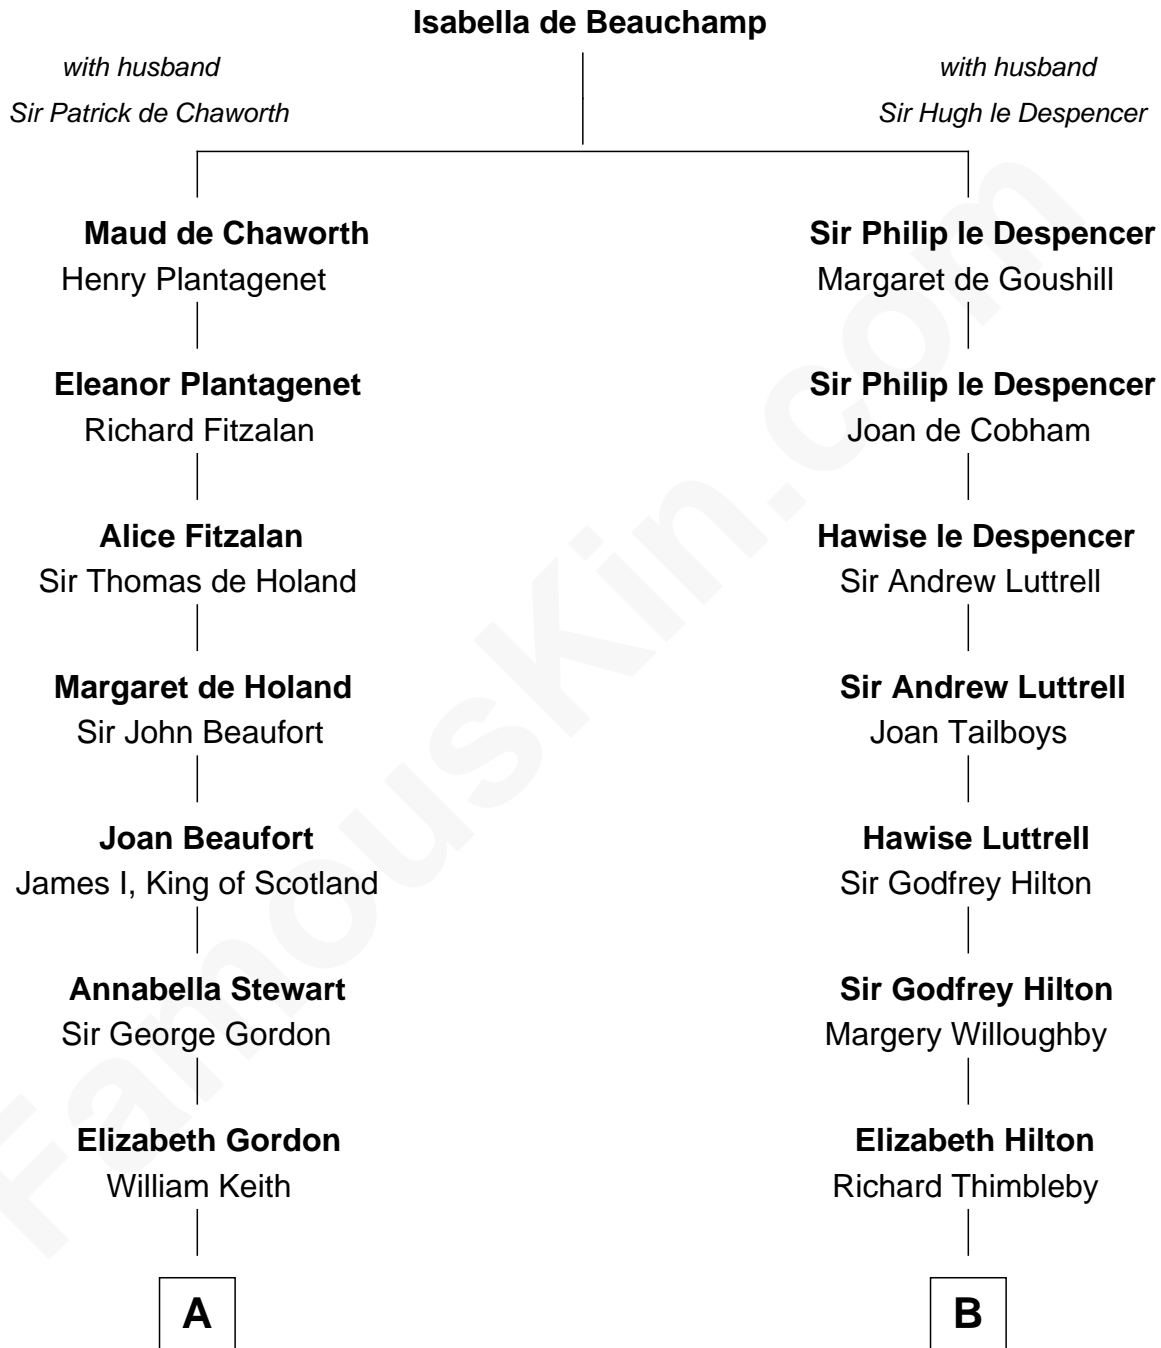

FamousKin.com

Relationship Chart of

Alan Turing

WWII Codebreaker of Nazi Enigma Machine

16th cousin 4 times removed of

Nicholas Gilman

Signer of the U.S. Constitution

C

—
Jean Stewart Fraser

John Robert Turing

—
Rev. John Robert Turing

Fanny Montague Boyd

—
Julius Matheson Turing

Ethel Sara Stoney

—
Alan Turing

WWII Codebreaker of Nazi Enigma Machine