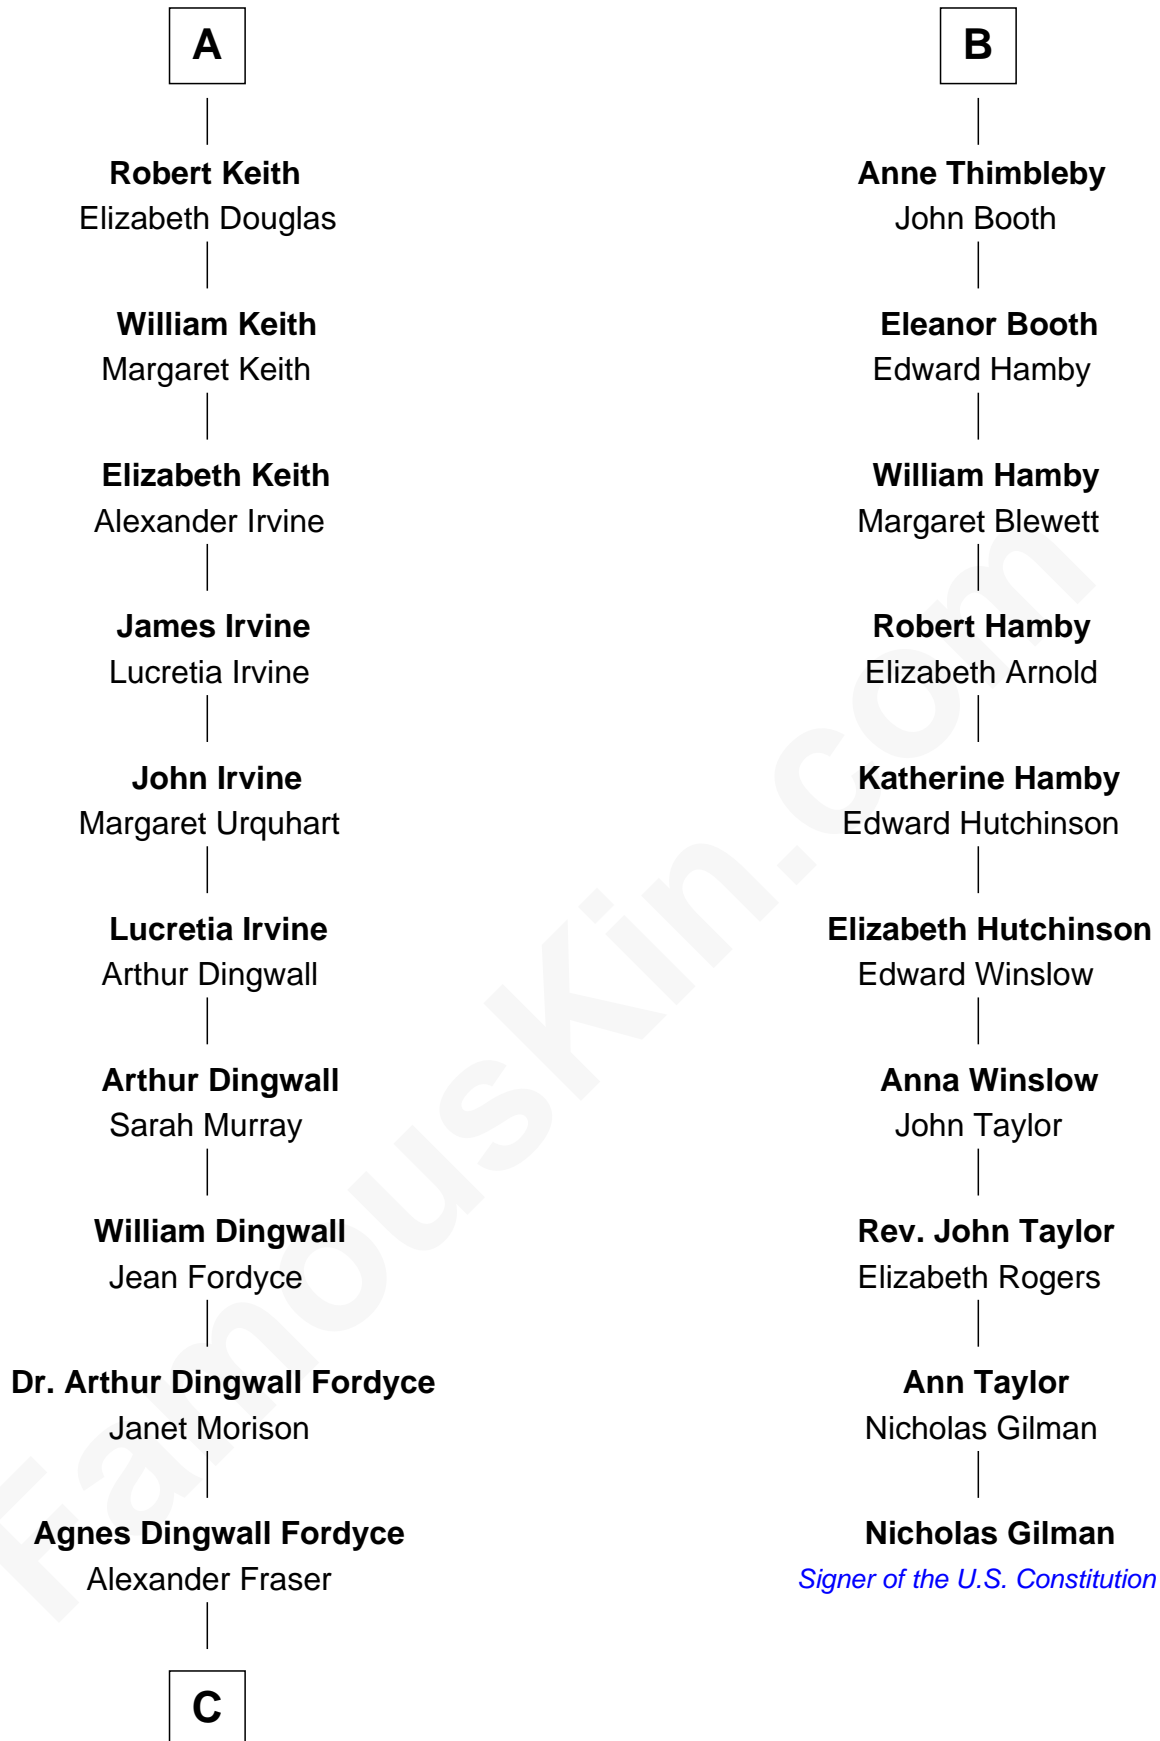

FamousKin.com

Relationship Chart of

Alan Turing

WWII Codebreaker of Nazi Enigma Machine

16th cousin 4 times removed of

Nicholas Gilman

Signer of the U.S. Constitution

C

—
Jean Stewart Fraser

John Robert Turing

—
Rev. John Robert Turing

Fanny Montague Boyd

—
Julius Matheson Turing

Ethel Sara Stoney

—
Alan Turing

WWII Codebreaker of Nazi Enigma Machine