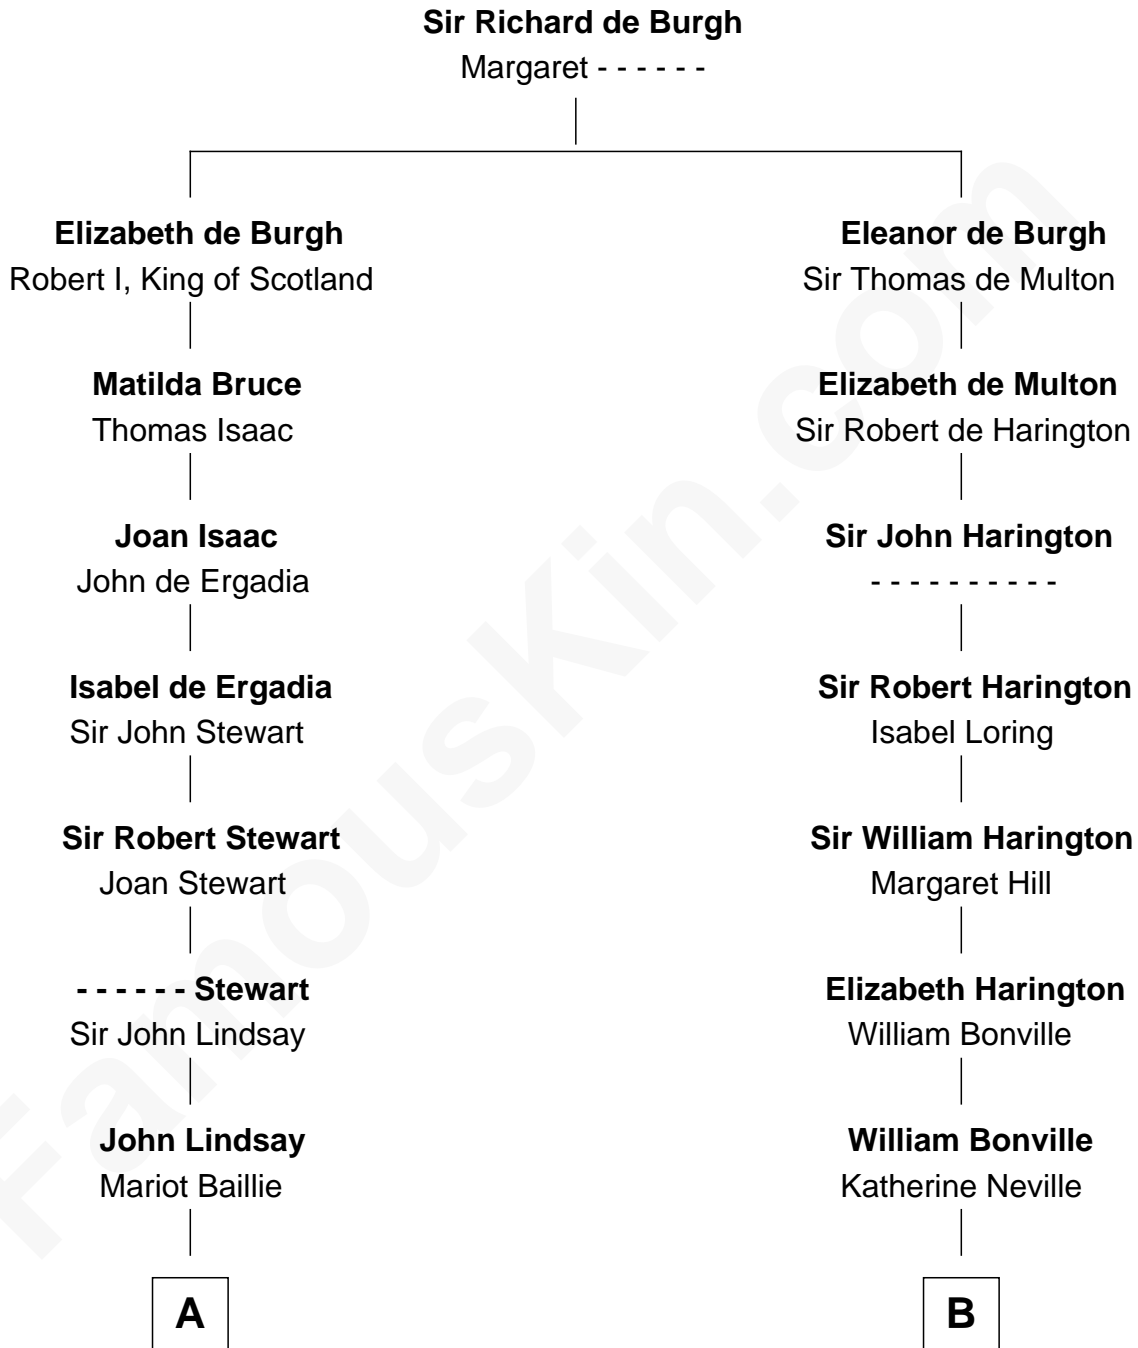

FamousKin.com

Relationship Chart of

Alan Turing

WWII Codebreaker of Nazi Enigma Machine

17th cousin 3 times removed of

Nicholas Gilman

Signer of the U.S. Constitution

C

—
John Robert Turing
Jean Stewart Fraser

—
Rev. John Robert Turing
Fanny Montague Boyd

—
Julius Matheson Turing
Ethel Sara Stoney

—
Alan Turing

WWII Codebreaker of Nazi Enigma Machine

FamousKin.com