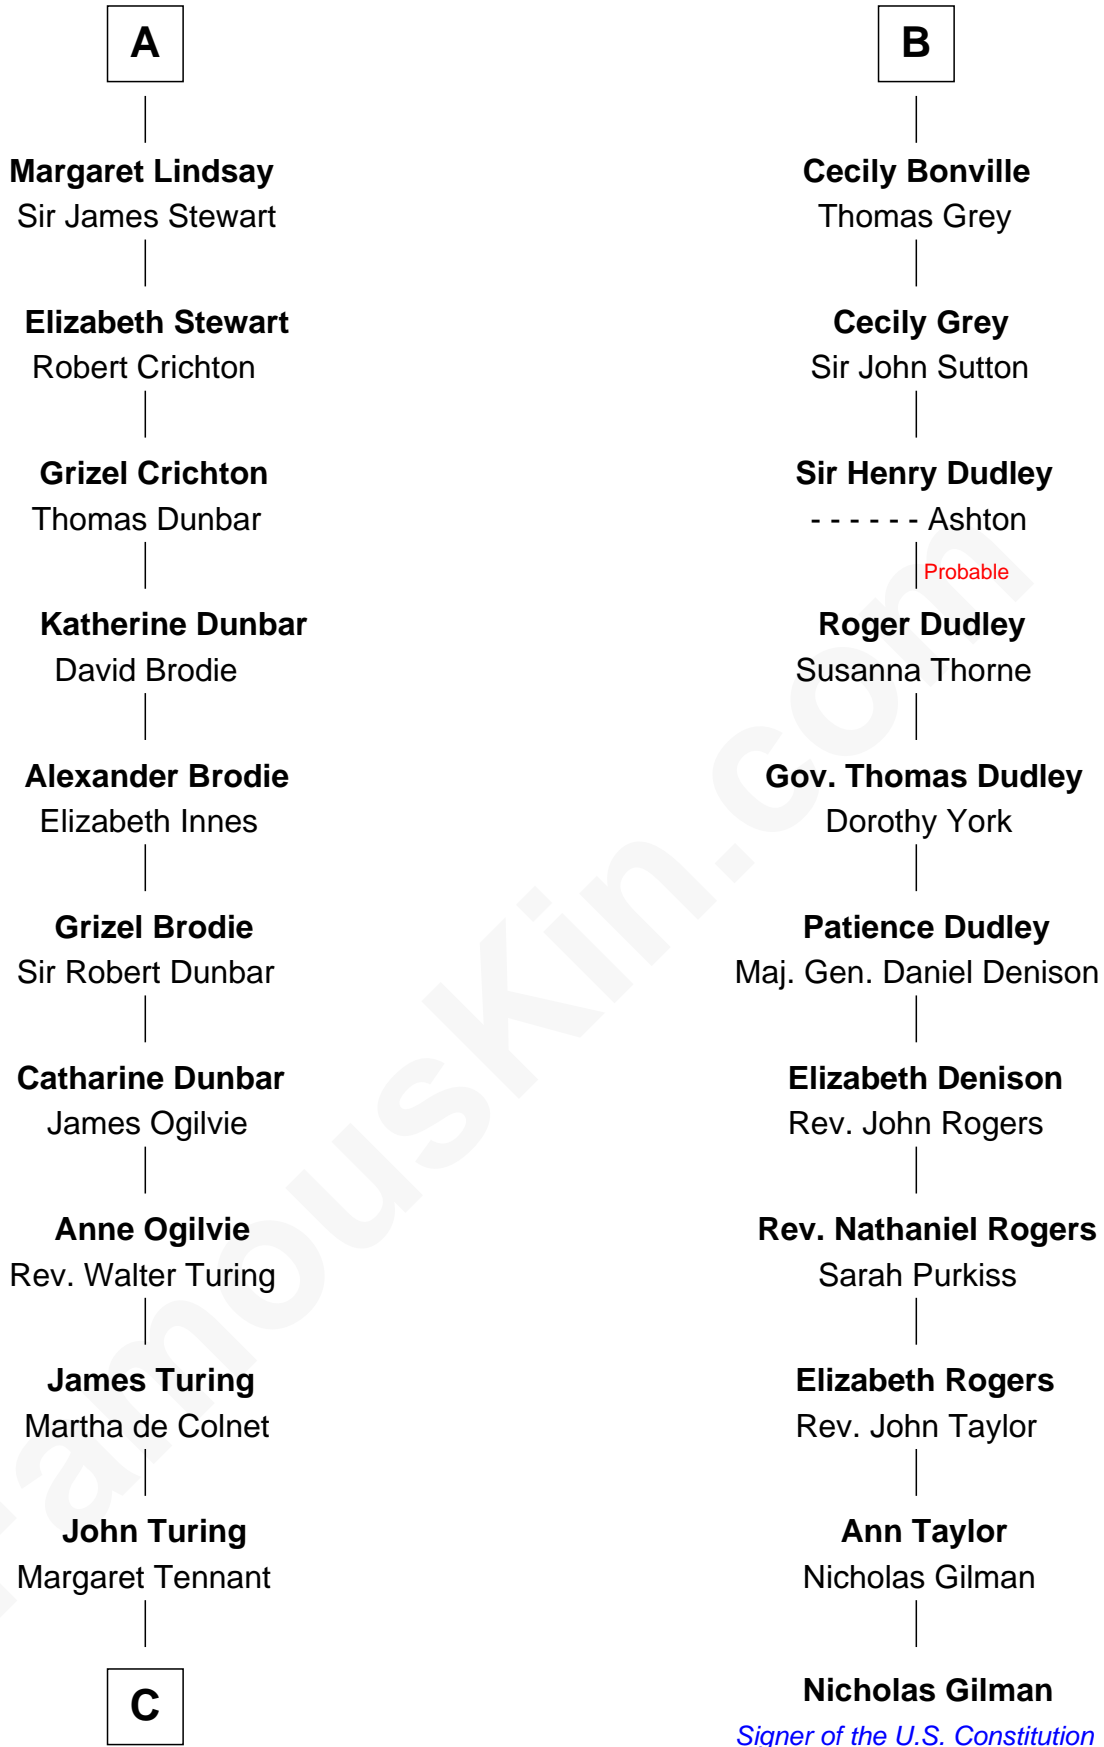

FamousKin.com

Relationship Chart of

Alan Turing

WWII Codebreaker of Nazi Enigma Machine

17th cousin 3 times removed of

Nicholas Gilman

Signer of the U.S. Constitution

C

—
John Robert Turing
Jean Stewart Fraser

—
Rev. John Robert Turing
Fanny Montague Boyd

—
Julius Matheson Turing
Ethel Sara Stoney

—
Alan Turing

WWII Codebreaker of Nazi Enigma Machine

FamousKin.com