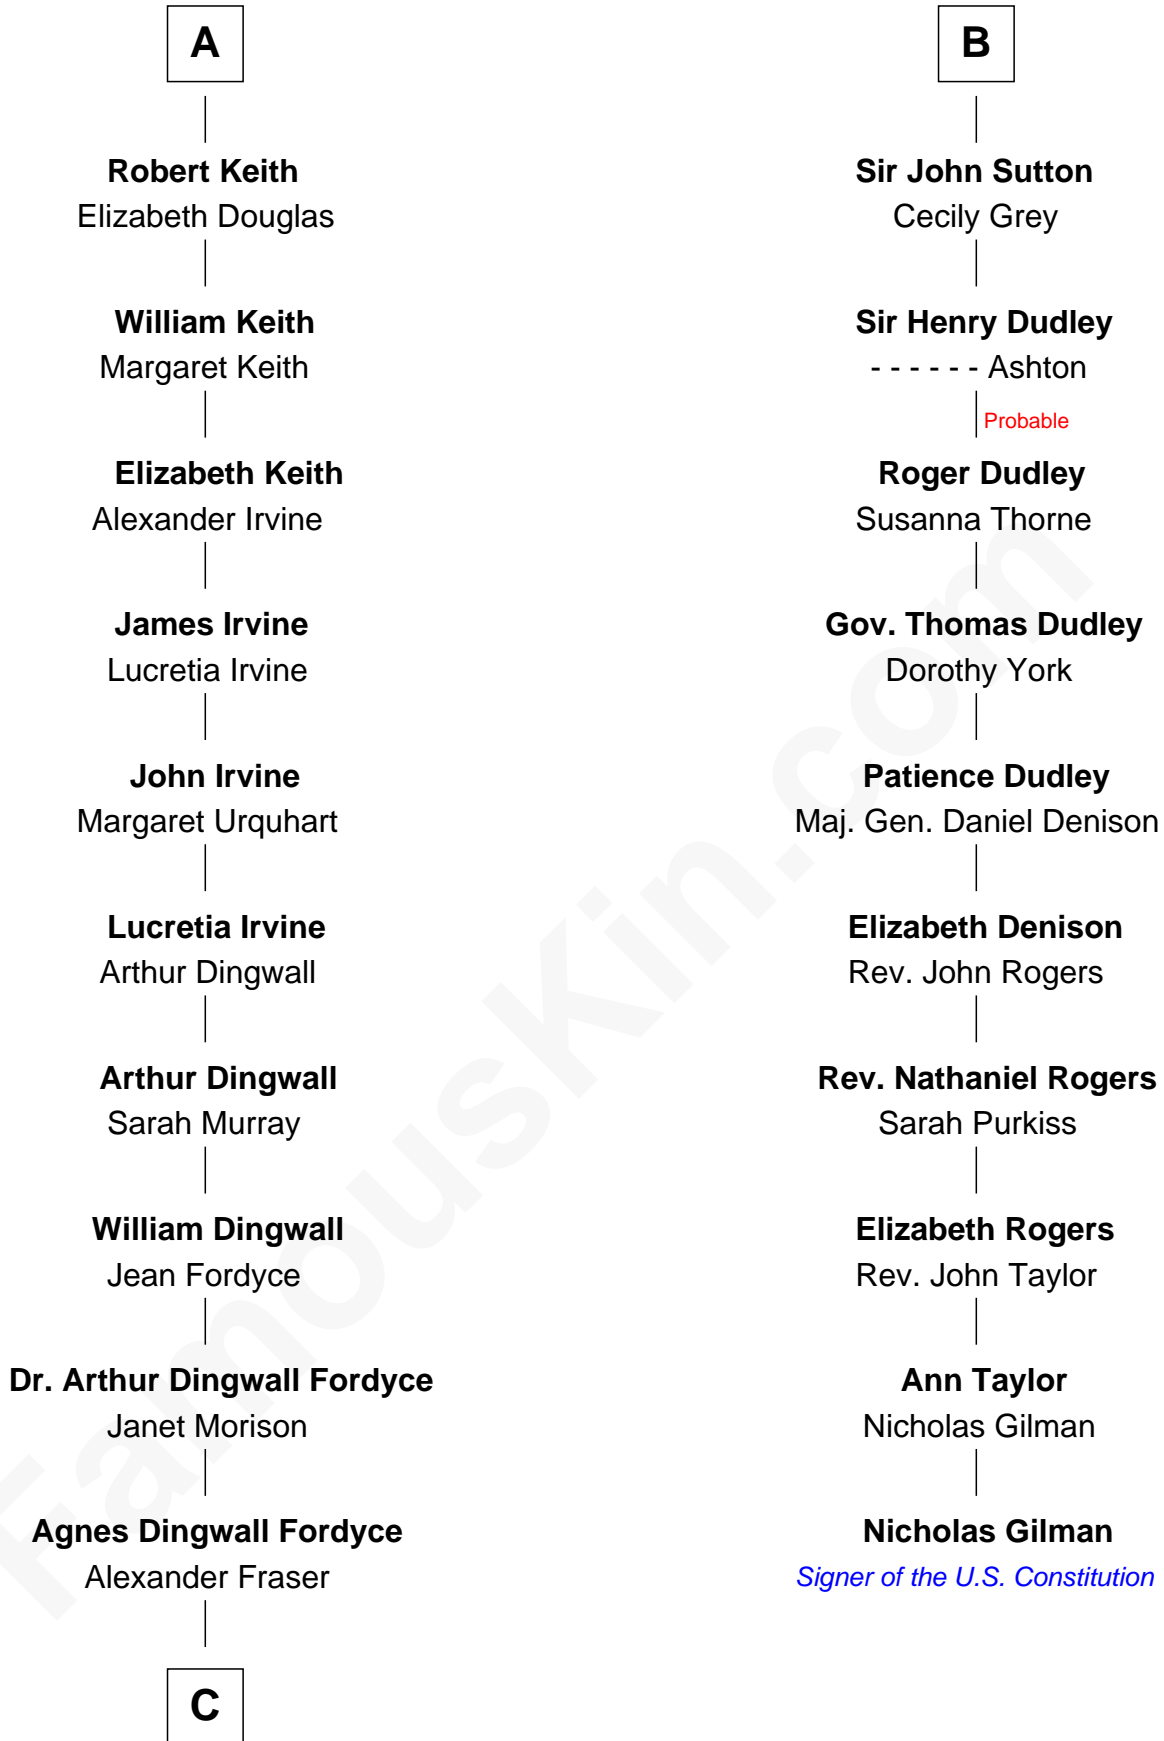

FamousKin.com

Relationship Chart of

Alan Turing

WWII Codebreaker of Nazi Enigma Machine

16th cousin 4 times removed of

Nicholas Gilman

Signer of the U.S. Constitution

C

—
Jean Stewart Fraser

John Robert Turing

—
Rev. John Robert Turing

Fanny Montague Boyd

—
Julius Matheson Turing

Ethel Sara Stoney

—
Alan Turing

WWII Codebreaker of Nazi Enigma Machine