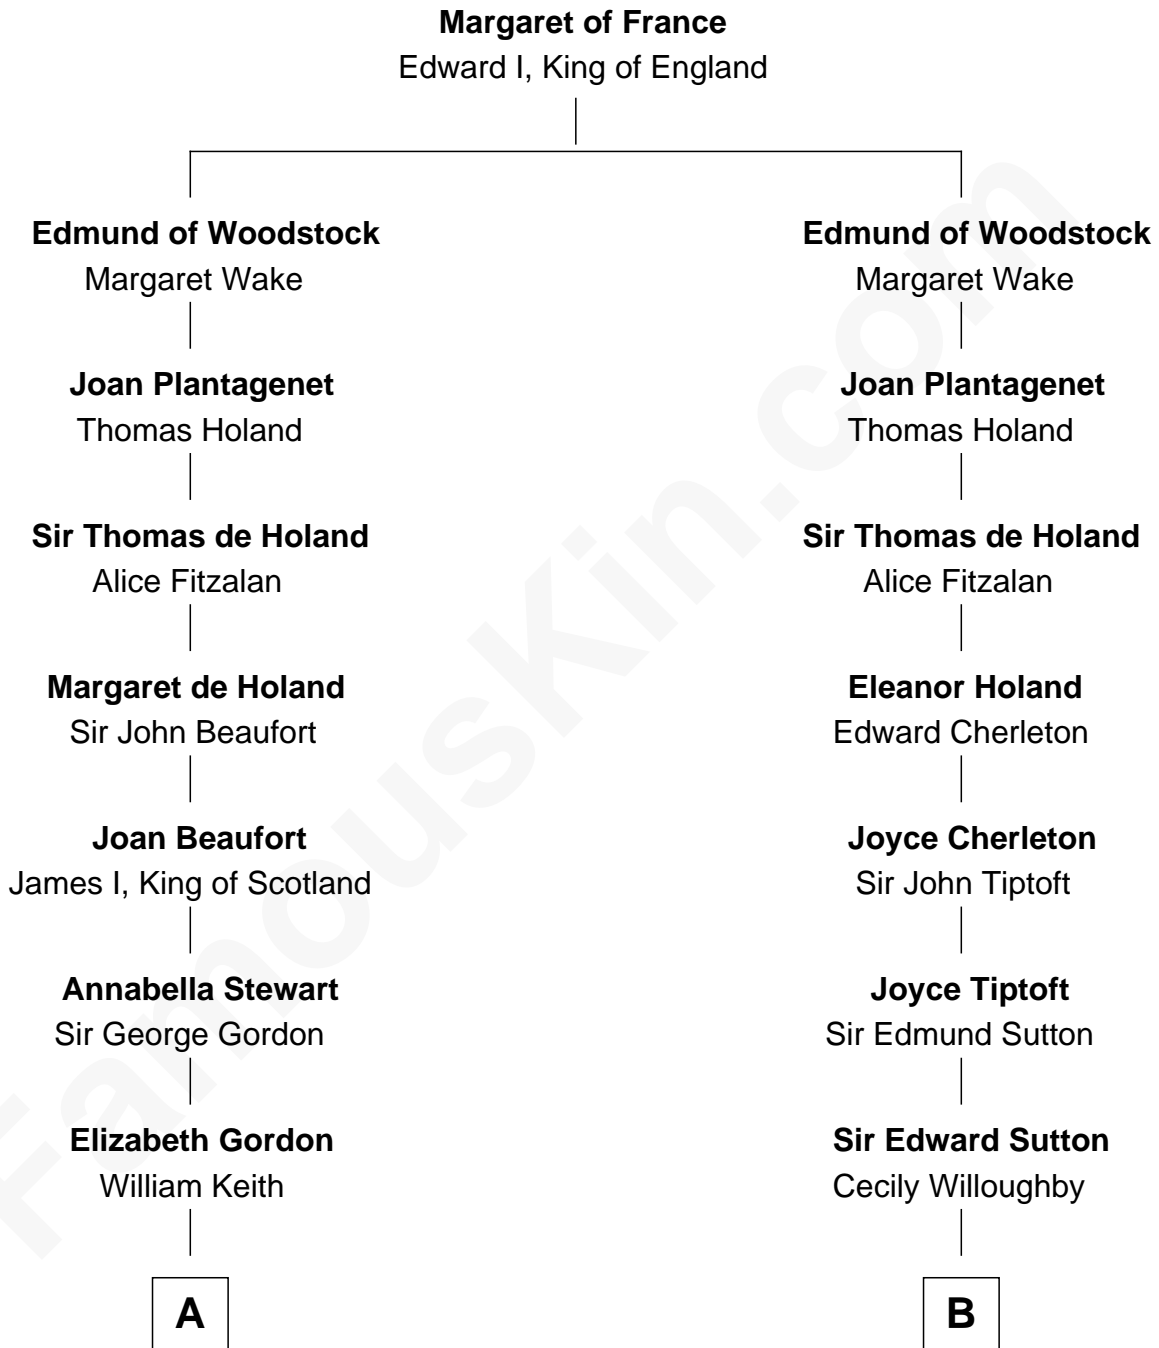

FamousKin.com

Relationship Chart of

Alan Turing

WWII Codebreaker of Nazi Enigma Machine

16th cousin 4 times removed of

Nicholas Gilman

Signer of the U.S. Constitution

C

—
Jean Stewart Fraser

John Robert Turing

—
Rev. John Robert Turing

Fanny Montague Boyd

—
Julius Matheson Turing

Ethel Sara Stoney

—
Alan Turing

WWII Codebreaker of Nazi Enigma Machine