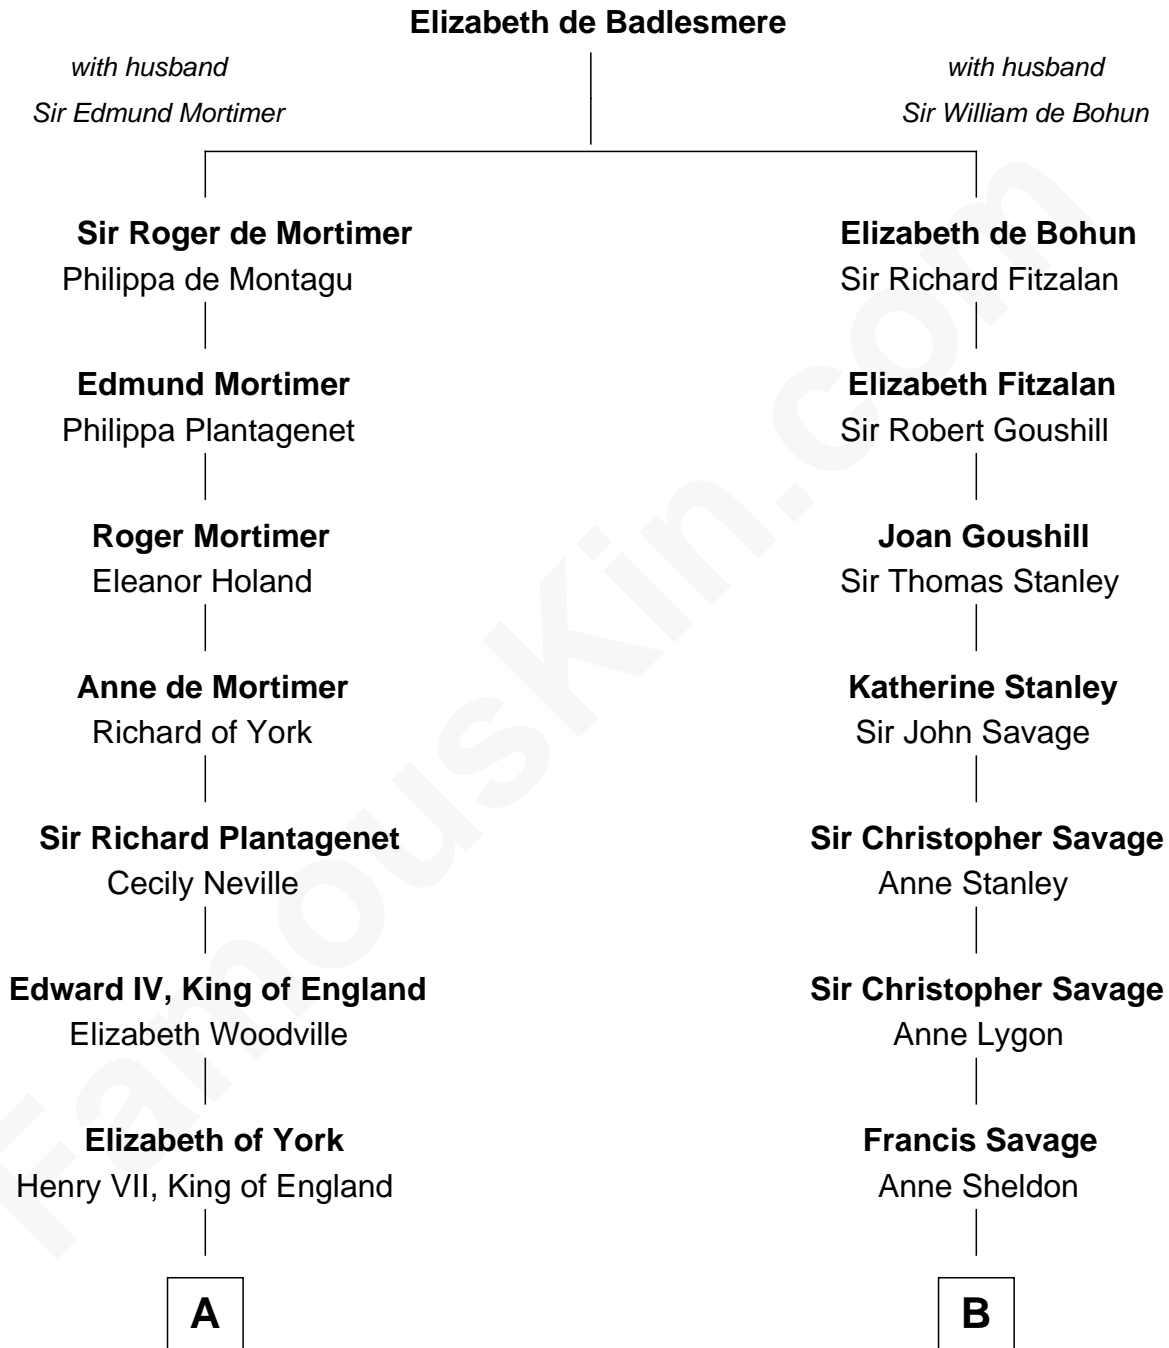

FamousKin.com

Relationship Chart of

Alan Turing

WWII Codebreaker of Nazi Enigma Machine

18th cousin 3 times removed of

Randolph Scott
Movie Actor

C

John Turing
Margaret Tennant

John Robert Turing
Jean Stewart Fraser

Rev. John Robert Turing
Fanny Montague Boyd

Julius Matheson Turing
Ethel Sara Stoney

Alan Turing
WWII Codebreaker of Nazi Enigma Machine

D

Lucy Lionberger Crane
George Grant Scott