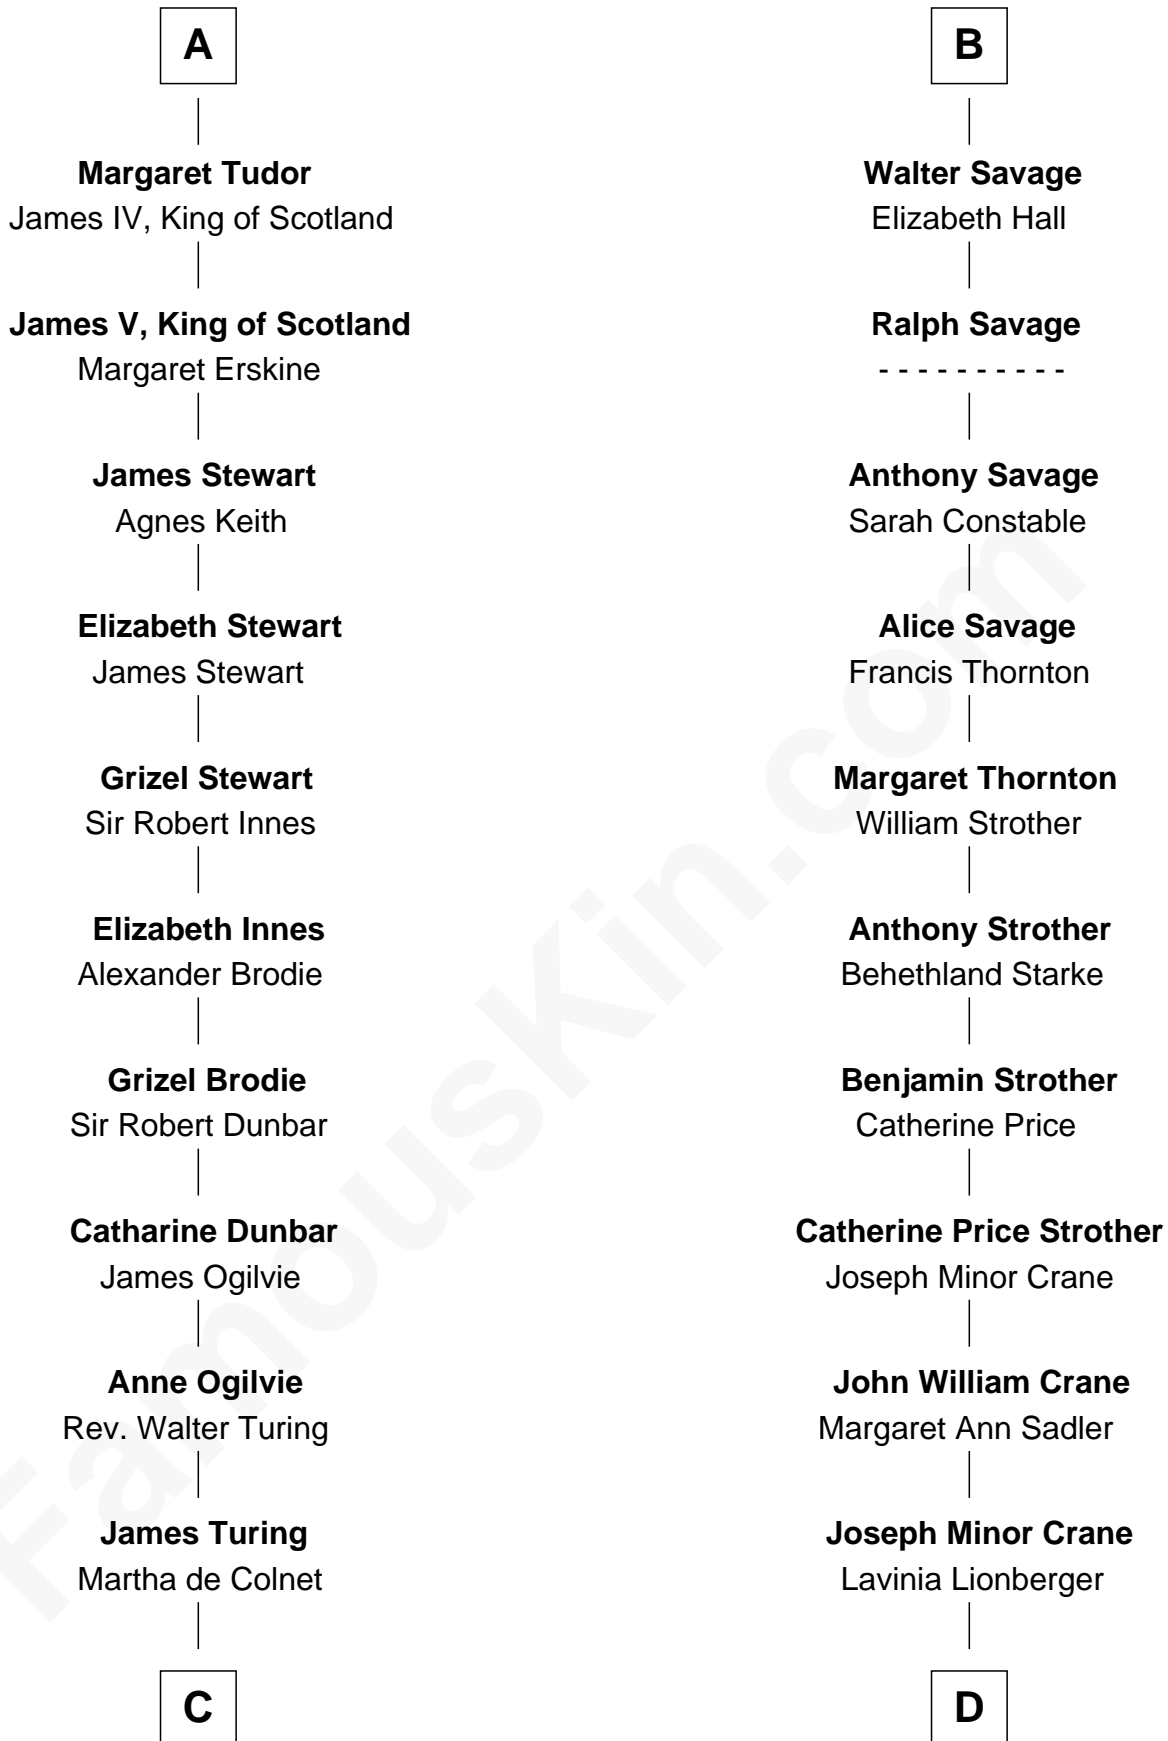

FamousKin.com

Relationship Chart of

Alan Turing

WWII Codebreaker of Nazi Enigma Machine

18th cousin 3 times removed of

Randolph Scott
Movie Actor

C

John Turing
Margaret Tennant

John Robert Turing
Jean Stewart Fraser

Rev. John Robert Turing
Fanny Montague Boyd

Julius Matheson Turing
Ethel Sara Stoney

Alan Turing
WWII Codebreaker of Nazi Enigma Machine

D

Lucy Lionberger Crane
George Grant Scott