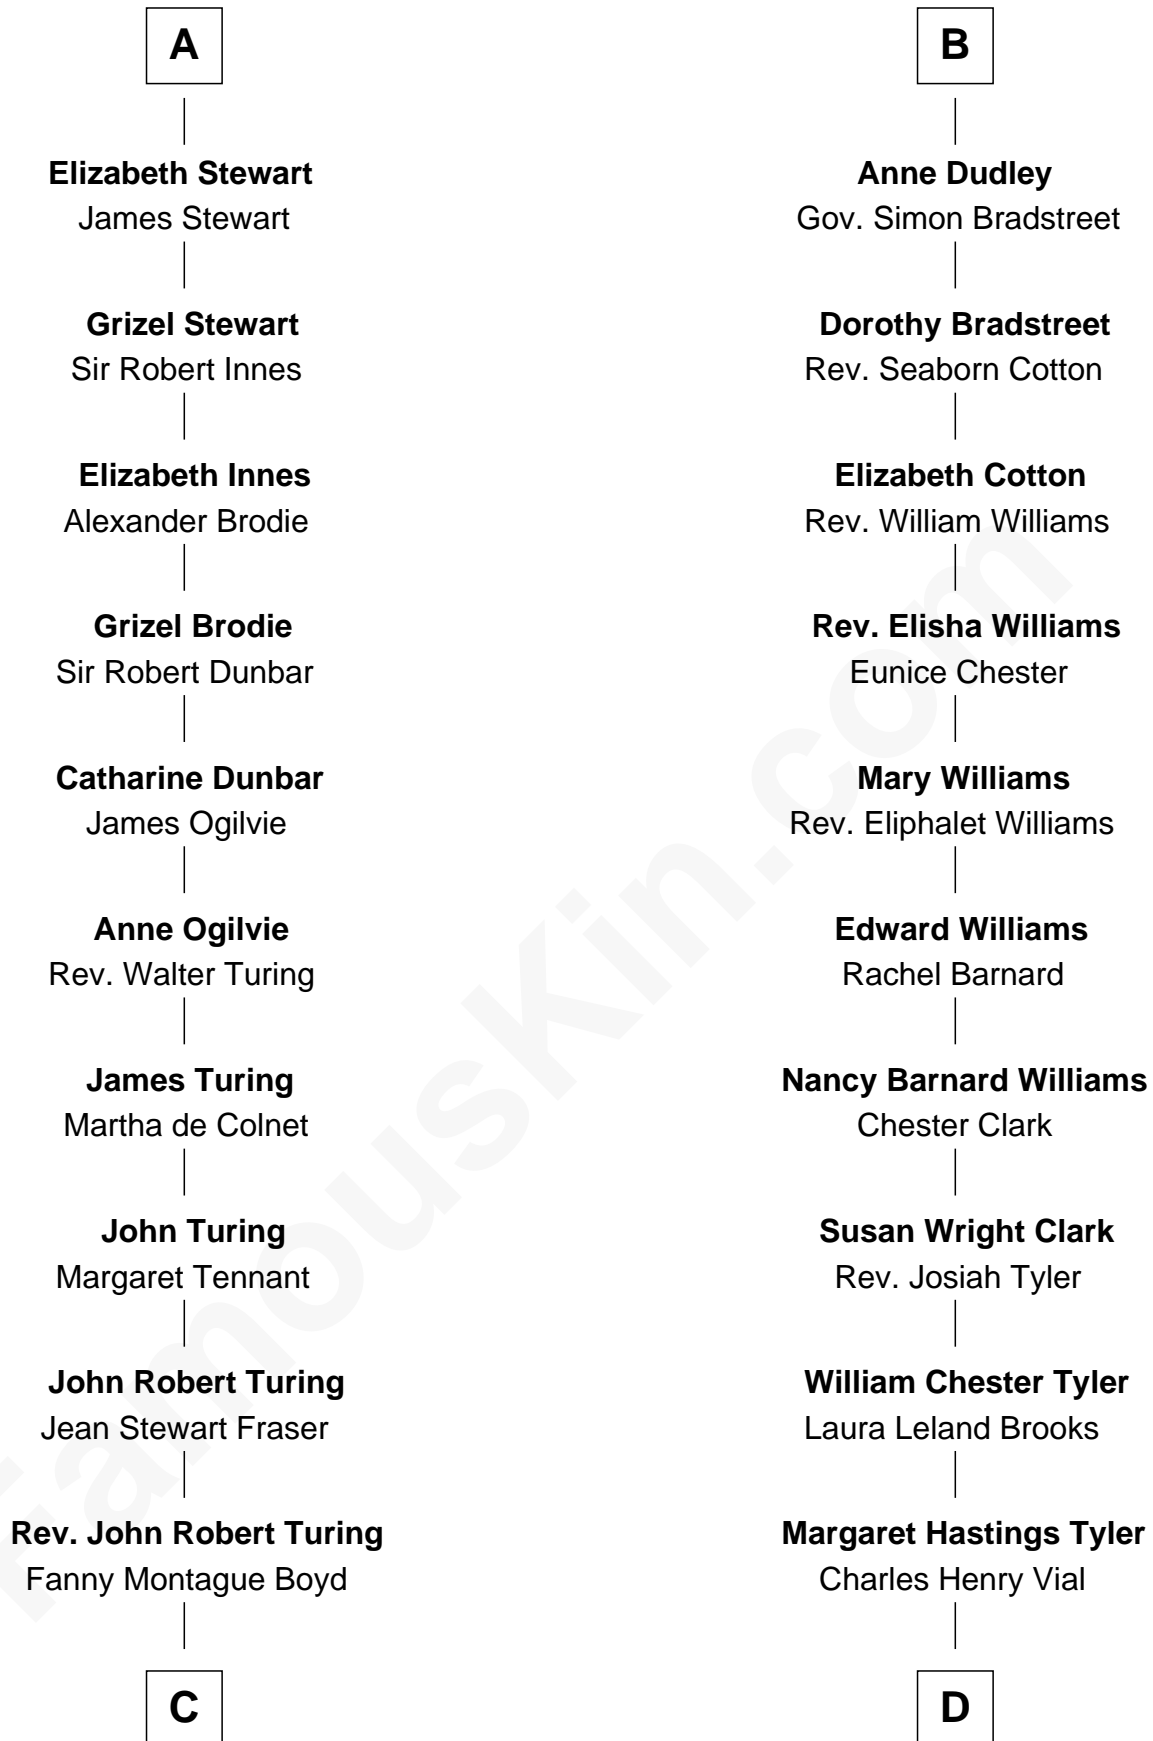

FamousKin.com

Relationship Chart of

Alan Turing

WWII Codebreaker of Nazi Enigma Machine

18th cousin 1 time removed of

Kate Upton

Sports Illustrated Swimsuit Cover Model

C

Julius Matheson Turing

Ethel Sara Stoney

Alan Turing

WWII Codebreaker of Nazi Enigma Machine

D

Elizabeth Brooks Vial

Stephen Edward Upton

Jefferson Matthew Upton