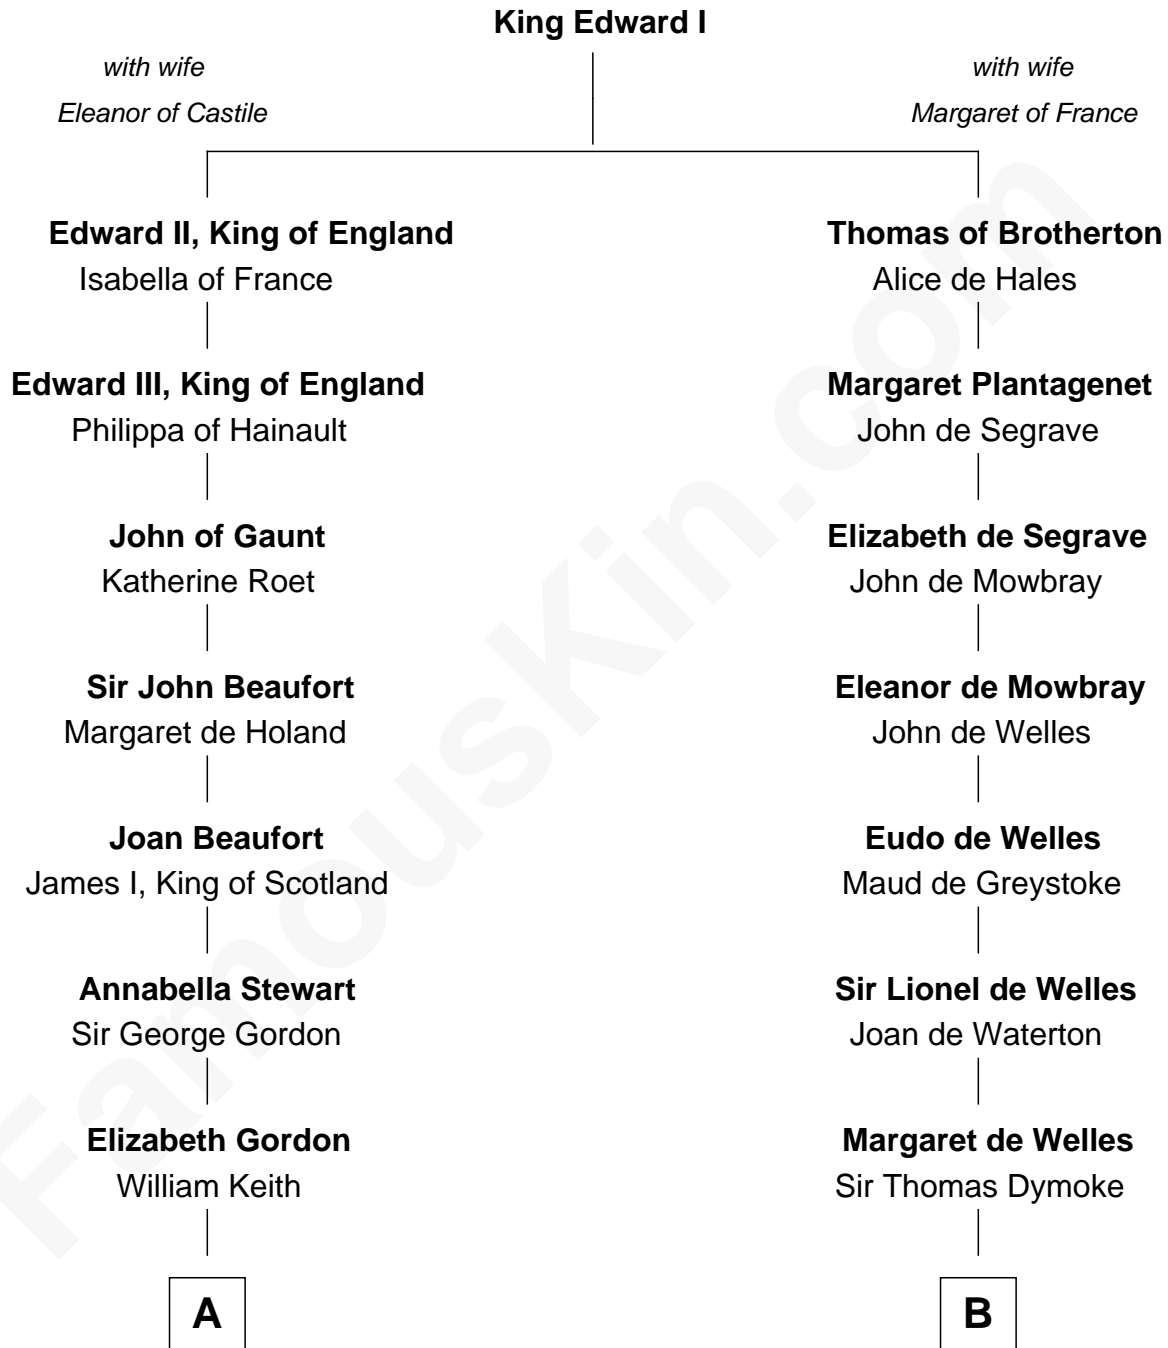

Ray Bradbury

Author of *The Martian Chronicles*