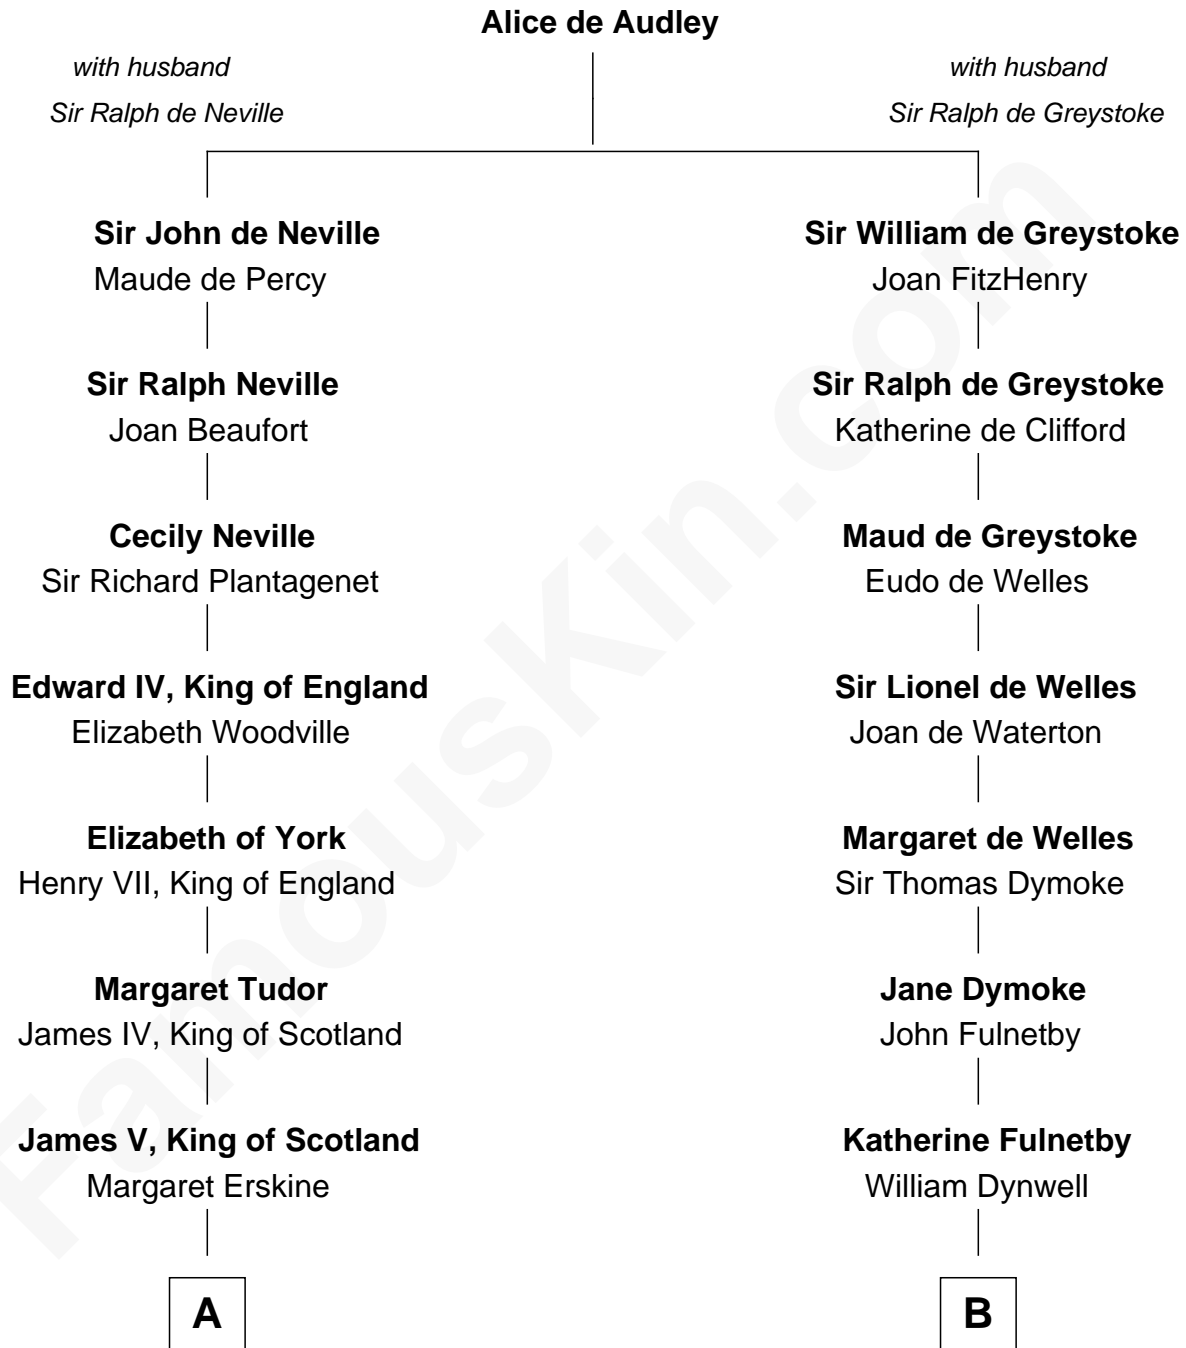

FamousKin.com Relationship Chart of

Alan Turing

WWII Codebreaker of Nazi Enigma Machine

19th cousin of

Ray Bradbury

Author of The Martian Chronicles

C

Rev. John Robert Turing

Fanny Montague Boyd

Julius Matheson Turing

Ethel Sara Stoney

Alan Turing

WWII Codebreaker of Nazi Enigma Machine

D

Samuel Hinkston Bradbury

Minnie Alice Davis